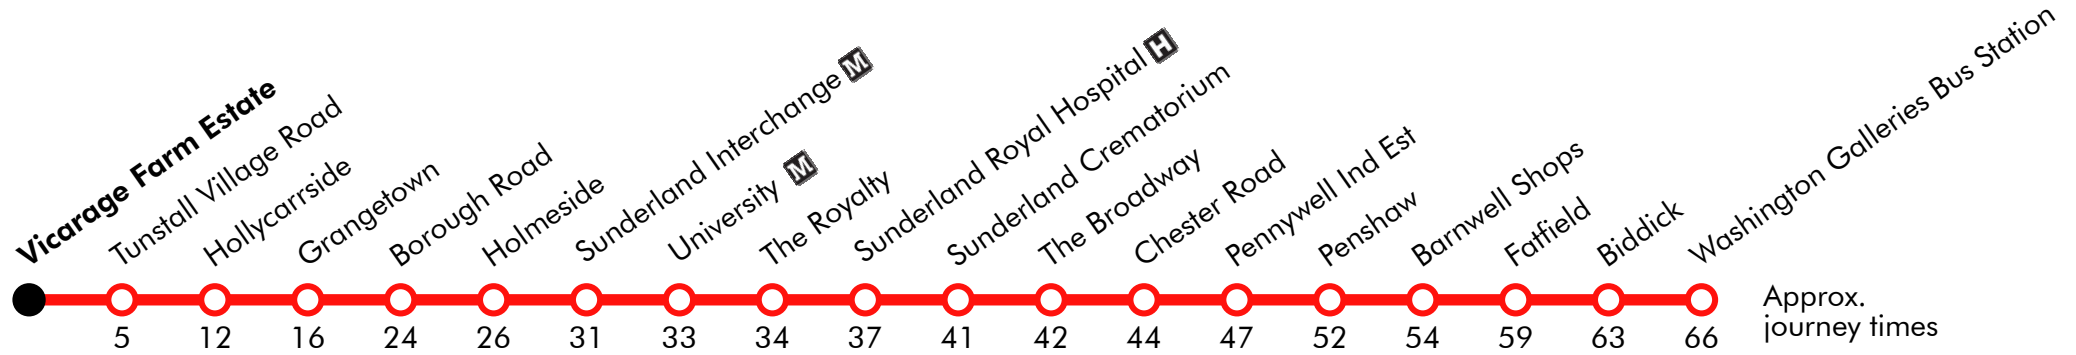

2A

Vicarage Farm Estate - Sunderland - Barnwell - Washington

Go North East: Simplicity

Effective from: 23/07/2017

Monday to Friday

Vicarage Farm Estate		0649	0715	0744	0818	0852	0925	0959	1029	1059	1129	1159	1229	1259	1329	1359	1429
Tunstall Village Road		0654	0720	0749	0823	0857	0930	1004	1034	1104	1134	1204	1234	1304	1334	1404	1434
Hollycarrside		0701	0727	0757	0831	0904	0937	1011	1041	1111	1141	1211	1241	1311	1341	1411	1441
Grangetown		0705	0732	0802	0836	0909	0942	1016	1046	1116	1146	1216	1246	1316	1346	1416	1446
Borough Road		0712	0740	0810	0844	0917	0951	1024	1054	1124	1154	1224	1254	1324	1354	1424	1454
Holmeside		0713	0742	0812	0846	0919	0953	1026	1056	1126	1156	1226	1256	1326	1356	1426	1456
Sunderland Interchange	arr	0715	0744	0814	0848	0921	0955	1028	1058	1128	1158	1228	1258	1328	1358	1428	1458
Sunderland Interchange	dep	0716	0746	0817	0851	0924	0958	1031	1101	1131	1201	1231	1301	1331	1401	1431	1501
University of Sunderland		0717	0747	0818	0853	0925	0959	1032	1102	1133	1203	1233	1303	1333	1403	1433	1503
The Royalty		0718	0748	0819	0854	0926	1000	1033	1103	1134	1204	1234	1304	1334	1404	1434	1504
Sunderland Royal Hospital		0721	0751	0822	0856	0929	1003	1036	1106	1136	1206	1236	1306	1336	1406	1436	1507
Sunderland Crematorium		0724	0755	0826	0900	0933	1007	1040	1110	1140	1210	1240	1310	1340	1410	1440	1511
The Broadway		0725	0756	0827	0901	0934	1008	1041	1111	1141	1211	1241	1311	1341	1411	1441	1512
Chester Road		0727	0758	0829	0903	0936	1010	1043	1113	1143	1213	1243	1313	1343	1413	1443	1515
Pennywell Ind Est		0730	0802	0833	0906	0939	1013	1046	1116	1146	1216	1246	1316	1346	1416	1446	1519
Penshaw		0734	0808	0838	0911	0945	1018	1051	1121	1151	1221	1251	1321	1351	1421	1451	1525
Barnwell Shops		0736	0810	0840	0913	0947	1020	1053	1123	1153	1223	1253	1323	1353	1423	1453	1527
Fatfield		0740	0815	0845	0917	0951	1024	1057	1127	1157	1227	1257	1327	1357	1427	1457	1531
Biddick		0743	0820	0850	0921	0955	1028	1101	1131	1201	1231	1301	1331	1401	1431	1501	1535
Washington Galleries Bus Station		0747	0824	0855	0925	0959	1032	1105	1135	1205	1235	1305	1335	1405	1435	1505	1539