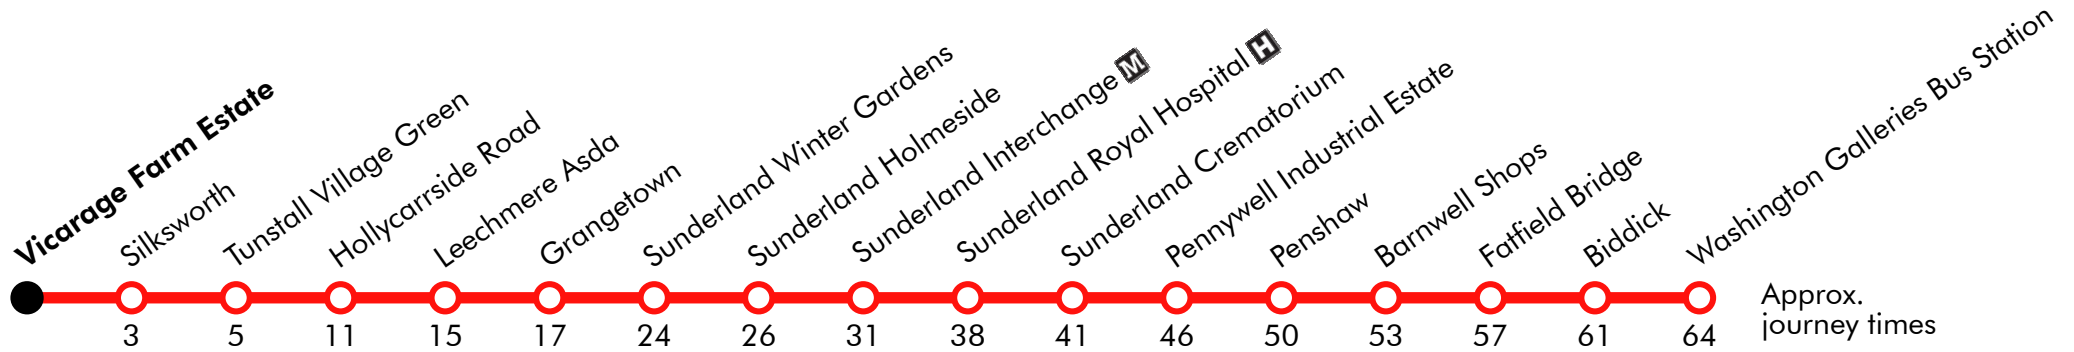

**2A****Washington - Sunderland - Silksworth**

Effective from: 24/07/2022

Go North East

**Sunday**

Washington Galleries Bus Station	0824		24		1724	1811	1903	2003	2103	2203	2303
Biddick	0827		27		1727	1814	1907	2007	2107	2207	2307
Fatfield	0831		31		1731	1818	....	....	....	....	....
Barnwell Shops	0836		36		1736	1823	....	....	....	....	....
Penshaw	0837		37		1737	1824	....	....	....	....	....
Pennywell Industrial Estate	0843	Then at these mins. past the hour	43		1743	1829	....	....	....	....	....
Sunderland Crematorium	0847		47	until	1747	1832	....	....	....	....	....
Sunderland Royal Hospital	0850		50		1750	1835	....	....	....	....	....
University of Sunderland	0853		53		1753	1838	....	....	....	....	....
Sunderland Stockton Road	<i>arr</i> 0856		56		1756	1840	....	....	....	....	....
Sunderland Stockton Road	<i>dep</i> 0857		57		1757	1841	....	....	....	....	....
Sunderland Winter Gardens	<i>arr</i> 0859		59		1759	1843	....	....	....	....	....
Sunderland Winter Gardens	<i>dep</i> 0901		01		1801	1844	....	....	....	....	....
Grangetown	0906		06		1806	1847	....	....	....	....	....
Hollycarrside Road	0910		10		1810	1851	....	....	....	....	....
Tunstall Village Green	0916		16		1816	1856	....	....	....	....	....
Vicarage Farm Estate	0919		19		1819	1859	....	....	....	....	....

Via: Galleries, Police Link Road, Titchfield Road, Easby Road, Parkway, Biddick Lane, Worm Hill Terrace, Station Road, Wensleydale Avenue, Avondale Avenue, Chester Road, Grindon Mill, The Broadway, Chester Road, Stockton Road, Burdon Road, Durham Road, Toward Road, Vilette Road, Ryhope Road, Leechmere Road, Hollycarrside Road, Hewitt Avenue, Ralph Avenue, Leechmere Way, Black Road, Ryhope Street, Tunstall Bank, Tunstall Village Grn, Tunstall Village Road, Silksworth Terrace, Silksworth Road, Church View