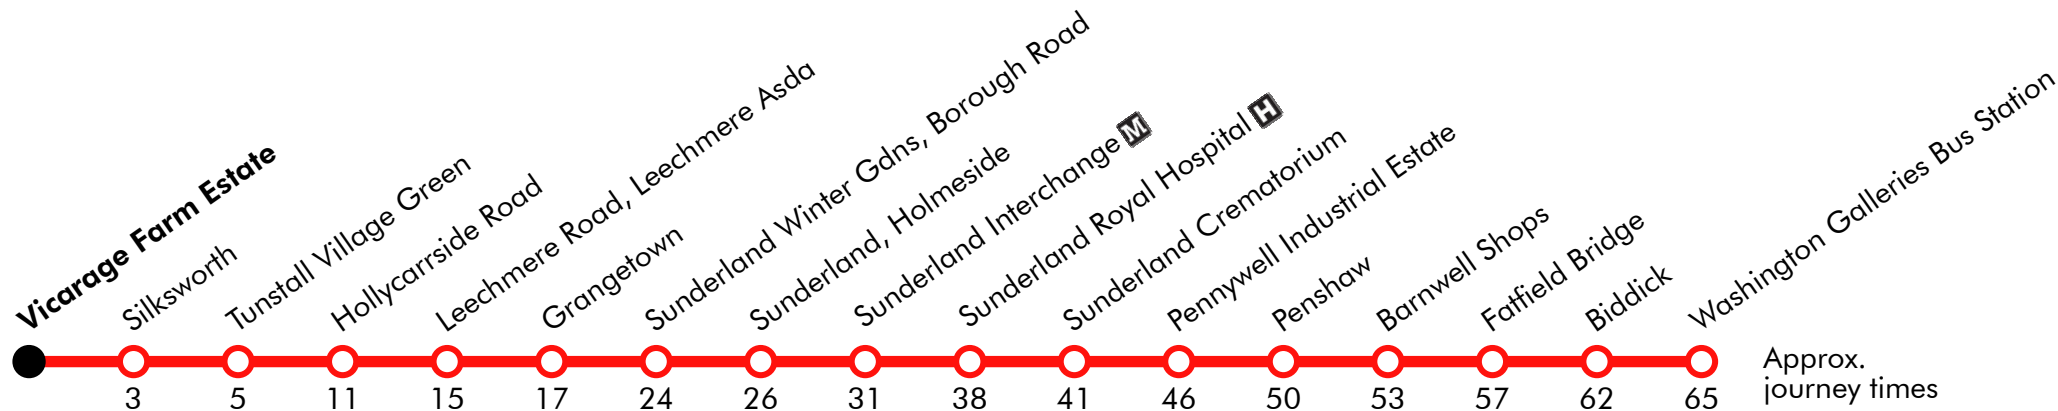

2A

Silksworth - Sunderland - Washington

Effective from: 30/10/2021

Go North East

Monday to Friday

Vicarage Farm Estate		0646	0715	0742	0818	0852	0925	0959	1029	1059	1129	1159	1229	1259	1329	1359
Silksworth		0650	0719	0746	0822	0856	0928	1003	1033	1103	1133	1203	1233	1303	1333	1403
Tunstall Village Green		0652	0721	0748	0824	0858	0930	1005	1035	1105	1135	1205	1235	1305	1335	1405
Hollycarrside Road		0659	0728	0756	0831	0905	0937	1011	1041	1111	1141	1211	1241	1311	1341	1411
Leechmere Road, Leechmere Asda		0703	0732	0801	0836	0909	0941	1015	1045	1115	1145	1215	1245	1315	1345	1415
Grangetown		0705	0734	0803	0838	0911	0943	1017	1047	1117	1147	1217	1247	1317	1347	1417
Sunderland Winter Gdns, Borough Road	arr	0711	0740	0809	0844	0917	0949	1023	1053	1123	1153	1223	1253	1323	1353	1423
Sunderland Winter Gdns, Borough Road	dep	0712	0741	0810	0845	0918	0951	1024	1054	1124	1154	1224	1254	1324	1354	1424
Sunderland, Holmeside		0713	0743	0812	0847	0920	0953	1026	1056	1126	1156	1226	1256	1326	1356	1426
Sunderland Interchange	arr	0715	0745	0814	0849	0922	0955	1028	1058	1128	1158	1228	1258	1328	1358	1428
Sunderland Interchange	dep	0716	0747	0818	0852	0925	0958	1031	1101	1131	1201	1231	1301	1331	1401	1431
Sunderland Royal Hospital		0722	0754	0825	0859	0932	1005	1038	1108	1138	1208	1238	1308	1338	1408	1438
Sunderland Crematorium		0725	0757	0828	0902	0935	1008	1041	1111	1141	1211	1241	1311	1341	1411	1441
Pennywell Industrial Estate		0730	0803	0834	0907	0940	1013	1046	1116	1146	1216	1246	1316	1346	1416	1446
Penshaw		0734	0808	0838	0911	0945	1017	1050	1120	1150	1220	1250	1320	1350	1420	1450
Barnwell Shops		0736	0811	0841	0914	0948	1020	1053	1123	1153	1223	1253	1323	1353	1423	1453
Fatfield Bridge		0740	0816	0846	0918	0952	1024	1057	1127	1157	1227	1257	1327	1357	1427	1457
Biddick		0744	0821	0851	0923	0957	1029	1102	1132	1202	1232	1302	1332	1402	1432	1502
Washington Galleries Bus Station		0747	0825	0856	0926	1000	1032	1105	1135	1205	1235	1305	1335	1405	1435	1505