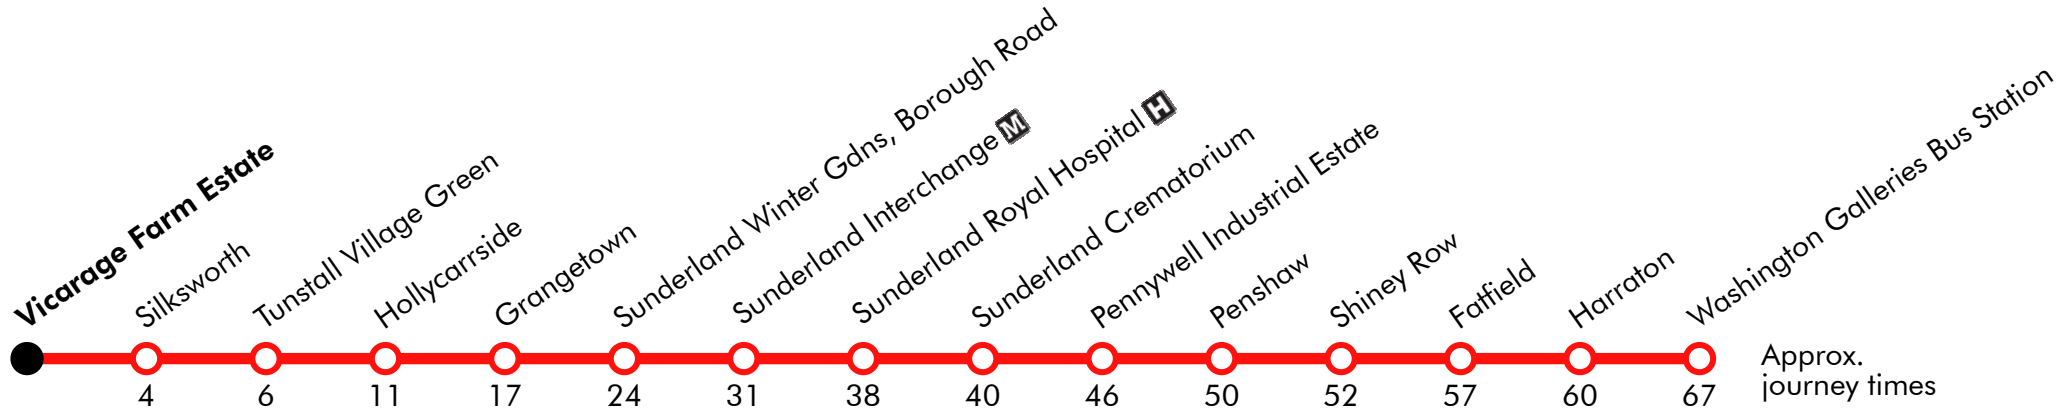

2 Silksworth - Sunderland - Shiney Row - Washington

Go North East

Effective from: 30/10/2021

Monday to Friday

Vicarage Farm Estate		0542	0612	....	0700	0728	0800	0836	0910	0943	1014	1044	1114	1144	1214	1244
Silksworth		0546	0616	....	0704	0732	0804	0840	0914	0947	1018	1048	1118	1148	1218	1248
Tunstall Village Green		0548	0618	....	0706	0734	0806	0842	0916	0949	1020	1050	1120	1150	1220	1250
Hollycarrside		0554	0624	....	0712	0741	0813	0848	0922	0955	1026	1056	1126	1156	1226	1256
Grangetown		0558	0628	....	0718	0747	0820	0854	0928	1001	1032	1102	1132	1202	1232	1302
Sunderland Winter Gdns, Borough Road	arr	0604	0634	....	0724	0753	0826	0900	0934	1007	1038	1108	1138	1208	1238	1308
Sunderland Winter Gdns, Borough Road	dep	0605	0635	0658	0724	0754	0827	0901	0935	1008	1039	1109	1139	1209	1239	1309
Sunderland Interchange	arr	0607	0637	0700	0728	0758	0831	0905	0939	1012	1043	1113	1143	1213	1243	1313
Sunderland Interchange	dep	0608	0638	0701	0730	0800	0834	0908	0942	1015	1046	1116	1146	1216	1246	1316
Sunderland Royal Hospital		0614	0644	0707	0737	0807	0841	0915	0949	1022	1053	1123	1153	1223	1253	1323
Sunderland Crematorium		0616	0646	0710	0740	0810	0844	0918	0952	1025	1056	1126	1156	1226	1256	1326
Pennywell Industrial Estate		0620	0650	0714	0745	0816	0850	0923	0957	1030	1101	1131	1201	1231	1301	1331
Penshaw		0624	0654	0718	0749	0820	0854	0927	1001	1034	1105	1135	1205	1235	1305	1335
Shiney Row		0625	0655	0719	0751	0822	0856	0929	1003	1036	1107	1137	1207	1237	1307	1337
Fatfield		0631	0701	0724	0757	0828	0901	0934	1008	1041	1112	1142	1212	1242	1312	1342
Harraton		0635	0705	0728	0801	0832	0904	0937	1011	1044	1115	1145	1215	1245	1315	1345
Washington Galleries Bus Station		0642	0712	0735	0809	0840	0911	0944	1018	1051	1122	1152	1222	1252	1322	1352