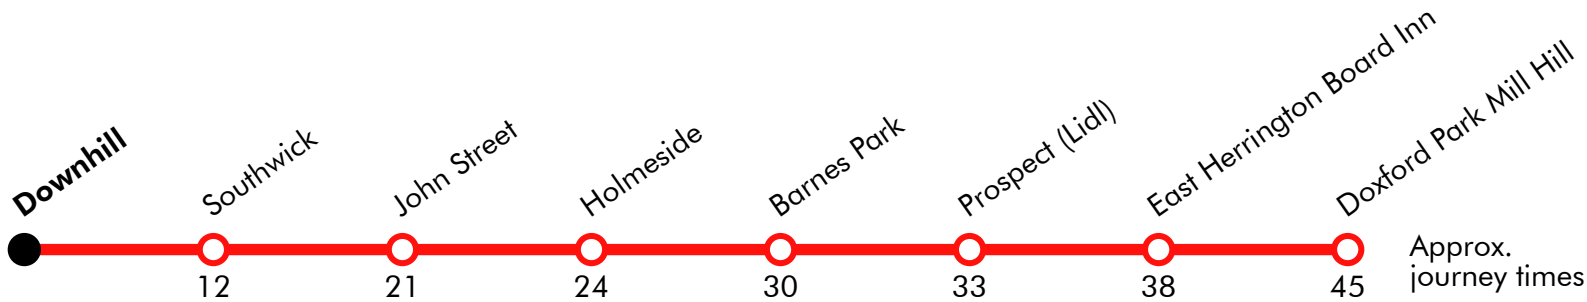

4

Downhill - Southwick - Sunderland - Barnes Pak - Doxford Park Stagecoach

Effective from: 19/11/2017

Monday to Friday

Hylton Castle	....	0515	0545	....	0615	....	....	....	....	....	....	....	....	....	....	....	....
Town End Farm	....	0520	0550	....	0620	....	....	....	....	....	....	....	....	0835	0845	....	....
Downhill	....	0523	0553	....	0623	....	0701	0716	0729	0742	0800	0815	0825	0840	0850	0900	0910
Southwick	....	0534	0604	....	0634	....	0712	0727	0742	0755	0813	0828	0838	0853	0903	0913	0923
John Street	0508	0543	0613	0634	0643	0654	0721	0736	0751	0809	0827	0842	0852	0902	0912	0922	0932
Holmeside	0510	0546	0616	0637	....	0657	0724	0739	0754	0812	0830	0845	0855	0905	0915	0925	....
Barnes Park	0514	0550	0620	0641	....	0701	0728	0746	0801	0819	0837	0852	0902	0912	0922	0932	....
Prospect (Lidl)	0517	0553	0623	0644	....	0704	0731	0749	0804	0822	0840	0855	0905	0915	0925	0935	....
East Herrington Board Inn	0521	0557	0627	0648	....	0709	0736	0754	0809	0827	0845	0900	0910	0920	0930	0940	....
Doxford Park Hall Farm Road	0527	0603	0633	....	....	....	....	....	....	....	....	....	....	....	....	....	....
Doxford Park Mill Hill	....	....	....	0654	....	0716	0743	0801	0816	0834	0852	0907	0917	0927	0937	0947	....

Monday to Friday (continued)

Hylton Castle	....		....	....	....	....	....	....	....	....	....	....	....	....	....	....	....	....		
Town End Farm	....		....	....	....	....	....	....	....	....	1515	1525	1535	....	....	....	....	....		
Downhill	0920	Then at these mins. past the hour	30	40	50	00	10	20		1430	1440	1450	1505	1520	1530	1540	1550	1600	1610	1620
Southwick	0933		43	53	03	13	23	33		1443	1453	1503	1518	1533	1543	1553	1603	1613	1623	1633
John Street	0942		52	02	12	22	32	42		1452	1502	1512	1527	1542	1552	1602	1612	1622	1632	1642
Holmeside	0945		55	05	15	25	....	45	until	1455	1505	1515	1530	1545	1555	1605	1615	1625	1635	1645
Barnes Park	0952		02	12	22	32	....	52		1502	1512	1522	1537	1552	1602	1612	1622	1632	1642	1652
Prospect (Lidl)	0955		05	15	25	35	....	55		1505	1515	1525	1540	1555	1605	1615	1625	1635	1645	1655
East Herrington Board Inn	1000	10	20	30	40	....	00		1510	1520	1530	1545	1600	1610	1620	1630	1640	1650	1700	
Doxford Park Hall Farm Road						....														
Doxford Park Mill Hill	1007		17	27	37	47	....	07		1517	1527	1537	1552	1607	1617	1627	1637	1647	1657	1707