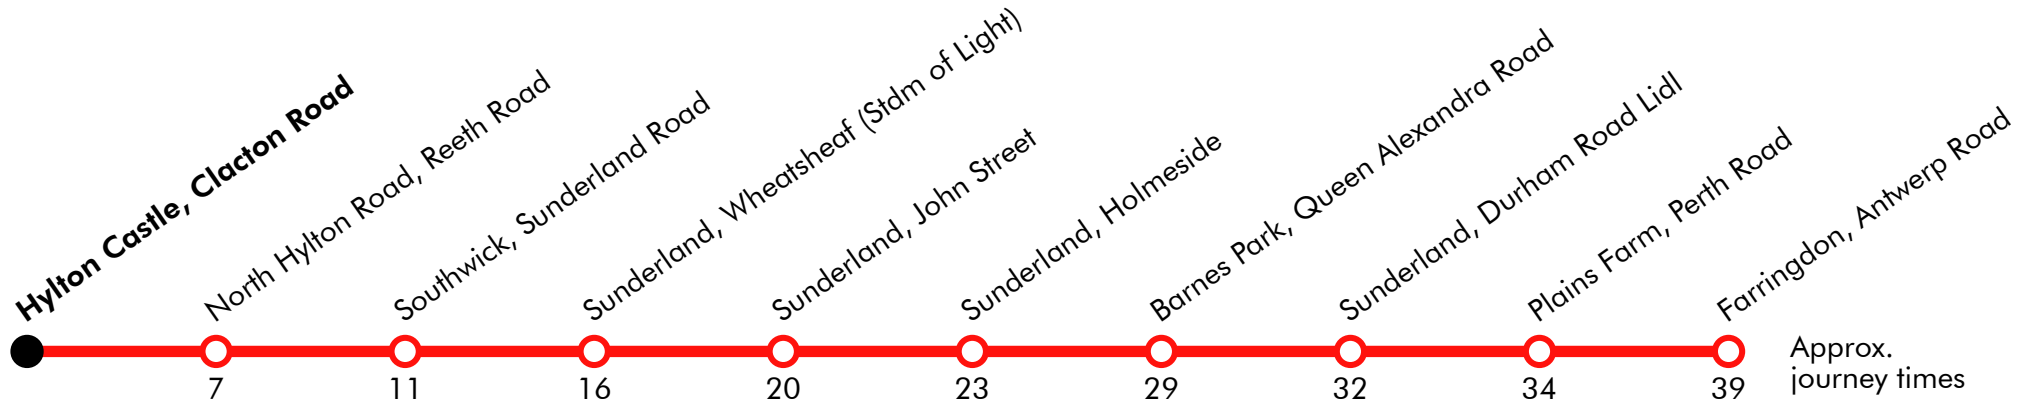

3

Hylton Castle - Southwick - Sunderland - Farringdon

Stagecoach

Effective from: 01/09/2019

Monday to Friday

Hylton Castle, Clacton Road	0651	0711	0721	0731	0746	0801	0811	0821	0831	0846	0901	0911	0921	0931	0941
North Hylton Road, Reeth Road	0701	0721	0731	0741	0756	0811	0821	0831	0841	0856	0911	0921	0931	0941	0951
Southwick, Sunderland Road	0705	0725	0735	0745	0800	0815	0825	0835	0845	0900	0915	0925	0935	0945	0955
Sunderland, Wheatsheaf (Stdm of Light)	0710	0730	0740	0750	0805	0820	0830	0840	0850	0905	0920	0930	0940	0950	1000
Sunderland, John Street	0714	0734	0744	0754	0809	0824	0834	0844	0854	0909	0924	0934	0944	0954	1004
Sunderland, Holmeside	0717	0737	0747	0757	0812	0827	0837	0847	0857	0912	0927	0937	0947	0957	1007
Barnes Park, Queen Alexandra Road	0723	0743	0753	0803	0818	0833	0843	0853	0903	0918	0933	0943	0953	1003	1013
Sunderland, Durham Road Lidl	0727	0747	0757	0807	0822	0837	0847	0857	0907	0922	0937	0947	0957	1007	1017
Plains Farm, Perth Road	0729	0749	0759	0809	0824	0839	0849	0859	0909	0924	0939	0949	0959	1009	1019
Gilley Law, Aldenham Road		0752		0812		0842		0902		0927		0952		1012	
Farringdon, Antwerp Road	0735	....	0805	....	0830	....	0855	....	0915	....	0945	....	1005	....	1025