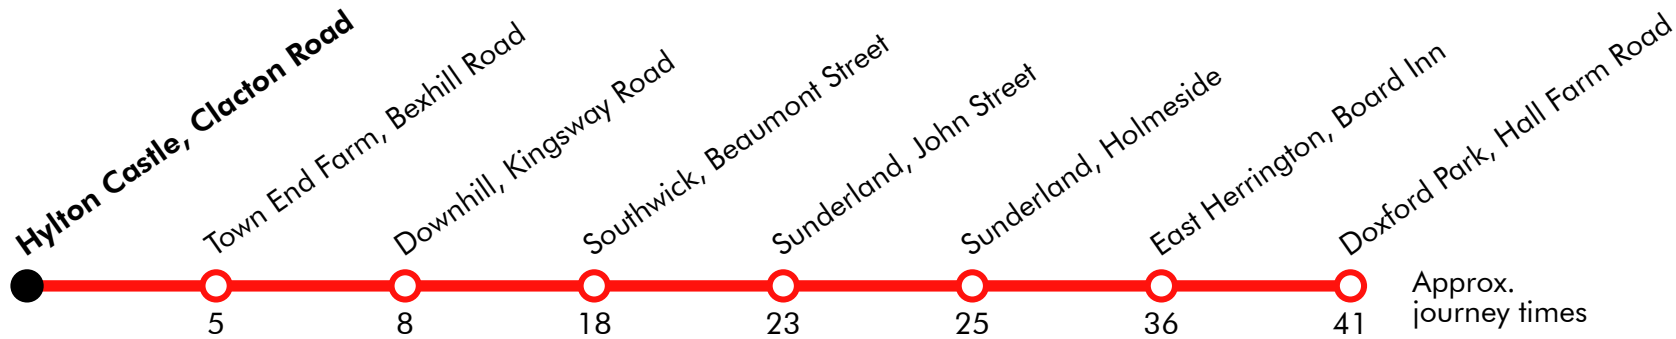

4 Downhill Southwick - Sunderland - Barnes Park - Doxford Park Stagecoach

Effective from: 18/07/2021

Monday to Friday

Hylton Castle, Clacton Road	0515	0545	0615	....	....	....	....	....	....	....	....	....	....	....	....	....	....
Town End Farm, Bexhill Road	0520	0550	0620	....	....	....	....	....	....	....	....	....	0842	....	....	....	....
Downhill, Kingsway Road	0523	0553	0623	....	0655	0710	0725	0738	0750	0806	0818	0830	0847	0854	0906	0918	0930
Southwick, Beaumont Street	0534	0606	0636	....	0706	0721	0738	0751	0803	0819	0831	0843	0900	0907	0919	0931	0943
Sunderland, John Street	0543	0615	0645	0701	0715	0730	0747	0800	0812	0828	0840	0852	0909	0916	0928	0940	0952
Sunderland, Holmeside	0546	0618	....	0704	0718	....	0750	0803	....	0831	0843	0855	0912	0919	....	0943	0955
East Herrington, Board Inn	0557	0629	....	0716	0730	....	0805	0818	....	0846	0858	0910	0927	0934	....	0958	1010
Doxford Park, Hall Farm Road	0603	0635	....	|	|	....	|	|	....	|	|	|	|	|	....	|	|
Doxford Park Mill Hill	....	....	....	0723	0737	....	0812	0825	....	0853	0905	0917	0934	0941	....	1005	1017

Monday to Friday (continued)

Hylton Castle, Clacton Road	....	....	....	....	....	....	....	....	....	....	....	....	....	....	....	....	....
Town End Farm, Bexhill Road	....	....	....	....	....	....	....	....	....	....	....	....	....	....	....	....	....
Downhill, Kingsway Road	0942	0954	1006	1018	1030	1042	1054	1106	1118	1130	1142	1154	1206	1218	1230	1242	1254
Southwick, Beaumont Street	0955	1007	1019	1031	1043	1055	1107	1119	1131	1143	1155	1207	1219	1231	1243	1255	1307
Sunderland, John Street	1004	1016	1028	1040	1052	1104	1116	1128	1140	1152	1204	1216	1228	1240	1252	1304	1316
Sunderland, Holmeside	1007	1019	....	1043	1055	1107	1119	....	1143	1155	1207	1219	1231	1243	1255	1307	1319
East Herrington, Board Inn	1022	1034	....	1058	1110	1122	1134	....	1158	1210	1222	1234	1246	1258	1310	1322	1334
Doxford Park, Hall Farm Road	|	|	....	|	|	|	|	....	|	|	|	|	|	|	|	|	|
Doxford Park Mill Hill	1029	1041	....	1105	1117	1129	1141	....	1205	1217	1229	1241	1253	1305	1317	1329	1341