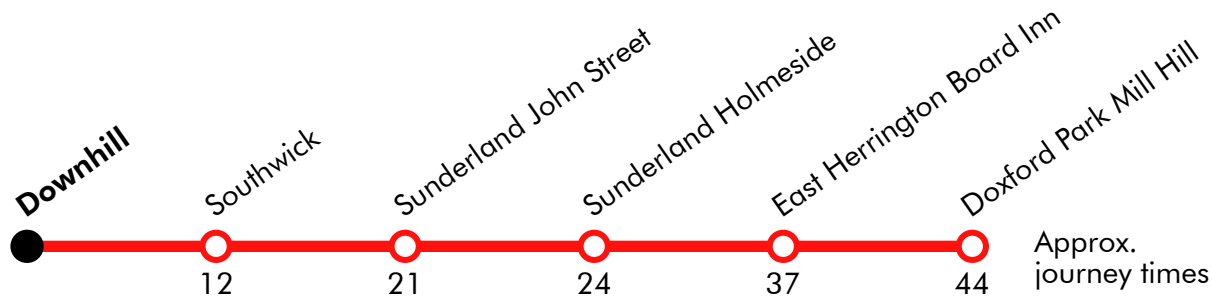

4 Downhill - Southwick - Sunderland - Barnes Park - Doxford Park Stagecoach

Effective from: 02/09/2018

Monday to Friday

Hylton Castle	....	0515	0545	0615	....	....	....	....	....	....	....	....	....	....	....	....	....
Town End Farm	....	0520	0550	0620	....	....	....	....	....	....	....	....	....	....	0830	0845	....
Downhill	....	0523	0553	0623	....	....	0701	0715	0725	0735	0745	0755	0805	0820	0835	0850	0900
Southwick	....	0534	0606	0636	....	....	0712	0727	0738	0748	0758	0808	0818	0833	0848	0903	0913
Sunderland John Street	0508	0543	0615	0645	0634	0651	0721	0736	0750	0800	0810	0822	0832	0847	0857	0912	0922
Sunderland Holmeside	0510	0546	0618	....	0637	0654	0724	0739	0753	....	0813	0825	0835	0850	0900	0915	0925
East Herrington Board Inn	0521	0557	0629	....	0648	0706	0736	0754	0808	....	0828	0840	0850	0905	0915	0930	0940
Doxford Park Hall Farm Road	0527	0603	0635	....	|	|	|	|	|	....	|	|	|	|	|	|	|
Doxford Park Mill Hill	....	....	....	....	0654	0713	0743	0801	0815	....	0835	0847	0857	0912	0922	0937	0947

Monday to Friday (continued)

Hylton Castle	....	....	....	....	....	....	....	....	....	....	....	....	....	....	....	....	....
Town End Farm	....	....	....	....	....	....	....	....	....	....	....	....	....	....	....	....	....
Downhill	0910	0920	0930	0940	0950	1000	1010	1020	1030	1040	1050	1100	1110	1120	1130	1140	1150
Southwick	0923	0933	0943	0953	1003	1013	1023	1033	1043	1053	1103	1113	1123	1133	1143	1153	1203
Sunderland John Street	0932	0942	0952	1002	1012	1022	1032	1042	1052	1102	1112	1122	1132	1142	1152	1202	1212
Sunderland Holmeside	....	0945	0955	1005	1015	1025	....	1045	1055	1105	1115	1125	....	1145	1155	1205	1215
East Herrington Board Inn	....	1000	1010	1020	1030	1040	....	1100	1110	1120	1130	1140	....	1200	1210	1220	1230
Doxford Park Hall Farm Road	....	|	|	|	|	|	....	|	|	|	|	|	....	|	|	|	|
Doxford Park Mill Hill	....	1007	1017	1027	1037	1047	....	1107	1117	1127	1137	1147	....	1207	1217	1227	1237