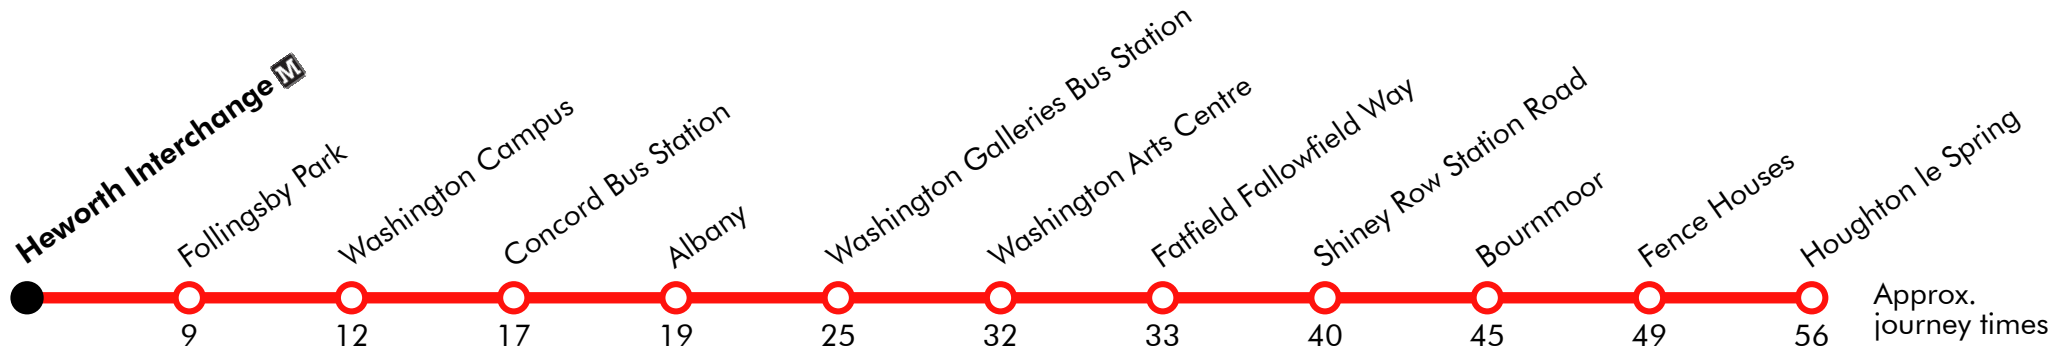

4

Heworth Metro - Washington Galleries - Houghton

Go North East

Effective from: 03/09/2023

Monday to Friday

Heworth Interchange	....	....	0537	....	0610	0630	0646	0701	0715	0729	0746	0802	0820	0837	0855	0913	
Follingsby Park	0510	0525	0547	0600	0620	0640	0656	0711	0725	0739	0756	0812	0830	0847	0905	0923	
Washington Campus	0513	0528	0550	0603	0623	0643	0659	0714	0728	0742	0759	0815	0833	0850	0908	0926	
Concord Bus Station	<i>arr</i>	0516	0531	0553	0606	0626	0646	0703	0719	0733	0747	0804	0820	0838	0855	0913	0931
Concord Bus Station	<i>dep</i>	0516	0531	0554	0607	0627	0647	0704	0720	0734	0749	0806	0822	0839	0856	0914	0932
Albany	0518	0533	0556	0609	0629	0649	0706	0722	0736	0751	0808	0824	0841	0858	0916	0934	
Washington Galleries Bus Station	<i>arr</i>	0521	0536	0559	0612	0632	0652	0710	0726	0740	0755	0812	0828	0845	0902	0920	0938
Washington Galleries Bus Station	<i>dep</i>	0521	....	0601	....	0634	0654	0712	0728	0742	0757	0816	0831	0847	0904	0922	0940
Washington Arts Centre	0527	....	0607	....	0640	0700	0719	0735	0749	0804	0825	0840	0856	0911	0929	0947	
Fatfield Fallowfield Way	0528	....	0608	....	0641	0701	0720	0736	0750	0805	0826	0841	0857	0912	0930	0948	
Shiney Row Station Road	0533	....	0614	....	0647	0707	0726	0743	0757	0812	0833	0848	0904	0919	0937	0955	
Bournmoor	0537	....	0618	....	0652	0713	0732	0749	0803	0818	0838	0853	0909	0924	0942	1000	
Fence Houses	0540	....	0622	....	0657	0718	0737	0754	0808	0823	0843	0858	0914	0929	0947	1005	
Houghton le Spring	0546	....	0628	....	0703	0725	0745	0802	0816	0831	0851	0906	0921	0936	0954	1012