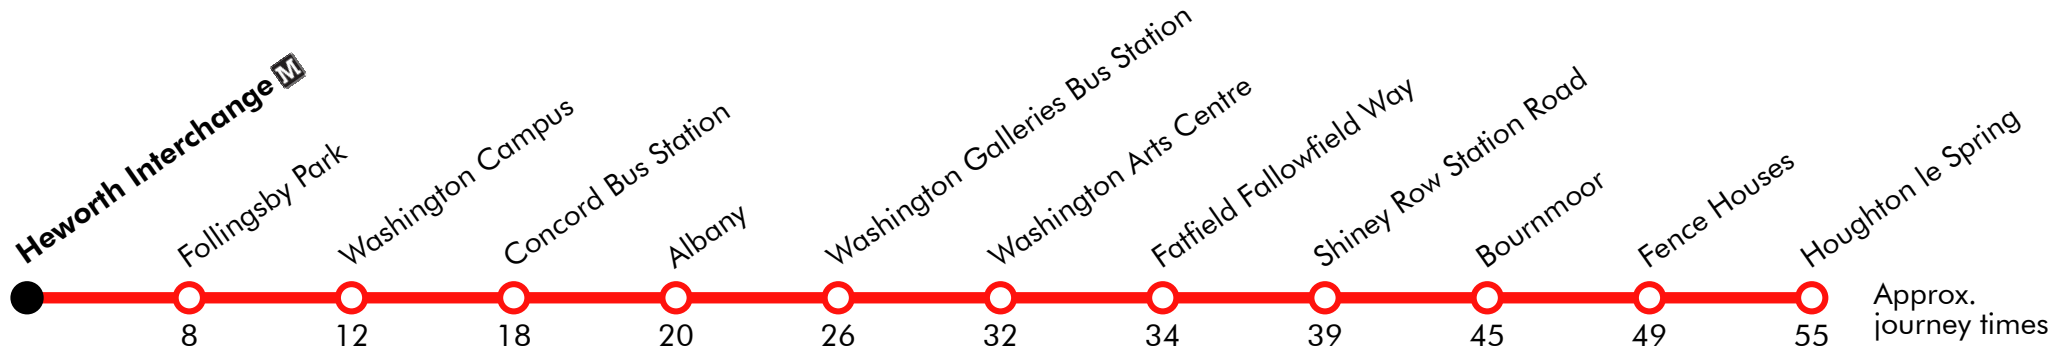

4

Heworth Metro - Washington Galleries - Houghton

Go North East

Effective from: 24/07/2022

Monday to Friday

Heworth Interchange	....	....	0537	....	0610	0630	0646	0701	0715	0730	0745	0802	0820	0836	0854	0913	
Follingsby Park	0510	0525	0545	0600	0618	0638	0654	0709	0723	0739	0754	0811	0829	0845	0903	0922	
Washington Campus	0513	0528	0548	0603	0622	0642	0658	0713	0726	0743	0758	0815	0833	0849	0907	0926	
Concord Bus Station	<i>arr</i>	0518	0533	0553	0608	0627	0647	0703	0718	0731	0748	0803	0820	0838	0854	0912	0931
Concord Bus Station	<i>dep</i>	0518	0533	0554	0609	0628	0648	0704	0719	0732	0750	0805	0822	0839	0855	0913	0932
Albany	0520	0535	0556	0611	0630	0650	0706	0721	0734	0752	0808	0825	0842	0858	0916	0935	
Washington Galleries Bus Station	<i>arr</i>	0524	0539	0600	0615	0634	0654	0710	0725	0738	0756	0812	0829	0846	0902	0920	0939
Washington Galleries Bus Station	<i>dep</i>	0524	....	0602	....	0636	0656	0712	0727	0740	0758	0816	0832	0848	0904	0922	0941
Washington Arts Centre	0529	....	0607	....	0641	0701	0717	0732	0745	0804	0823	0838	0854	0910	0928	0947	
Fatfield Fallowfield Way	0531	....	0609	....	0643	0703	0719	0734	0747	0806	0825	0840	0856	0912	0930	0949	
Shiney Row Station Road	0536	....	0614	....	0648	0708	0725	0740	0753	0812	0831	0846	0901	0917	0935	0954	
Bournmoor	0541	....	0619	....	0653	0713	0730	0745	0759	0818	0837	0852	0907	0923	0941	1000	
Fence Houses	0545	....	0623	....	0657	0717	0734	0749	0803	0822	0841	0856	0911	0927	0945	1004	
Houghton le Spring	0551	....	0629	....	0703	0723	0740	0755	0810	0830	0850	0905	0920	0935	0952	1011