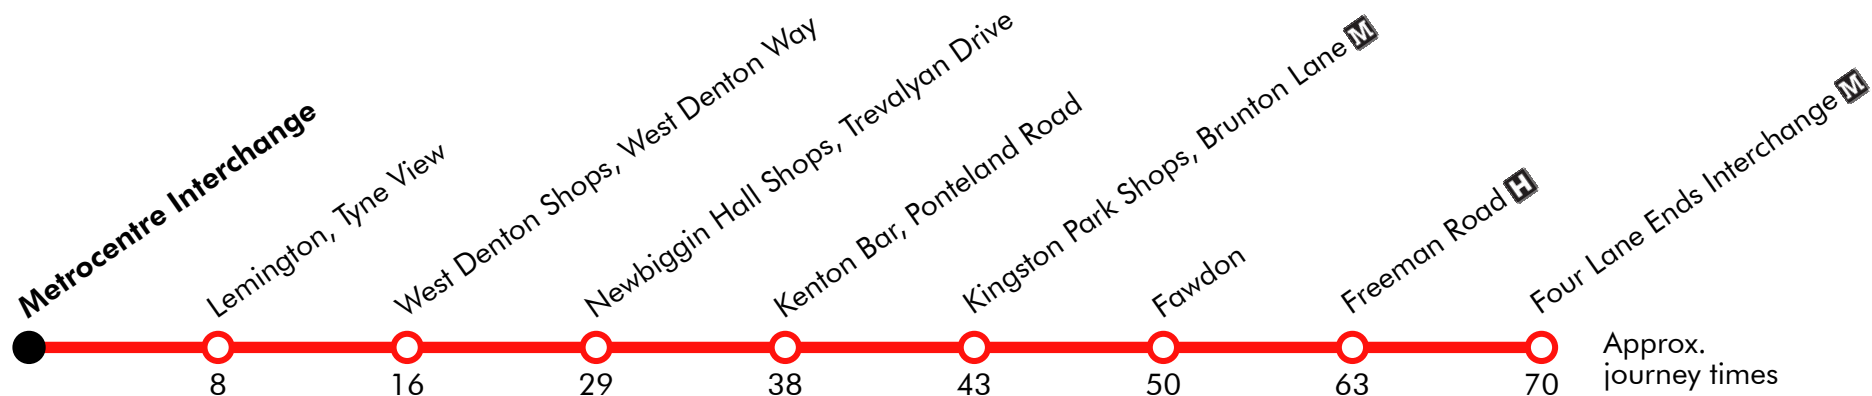

Via: Four Lane Ends Interchange, Benton Road, Dovedale Gardens, Cleveland Gardens, Newton Road, Freeman Road, Station Road, Church Avenue, Church Road, Gosforth High Street, Salters Road, Jubilee Road, Fawdon Lane, Windsor Way, Brunton Lane, Ponteland Road, Blakelaw Road, Cragston Avenue, Etal Lane, Trevelyan Drive, Bedeburn Road, Newbiggin Lane, Stamfordham Road, West Denton Way, Hillhead Road, Union Hall Road, Tyne View, Scotswood Road, Derwenthaugh Road, Riverside Way, Scotswood View

6

Metrocentre - Four Lane Ends

Effective from: 11/04/2021

Stagecoach

Monday to Friday

Metrocentre Interchange	0812	0907	1012	1112	1212	1312	1412	1512	1602	1712
Lemington, Tyne View	0705	0820	0915	1020	1120	1220	1320	1420	1520	1610	1720
West Denton Shops, West Denton Way	0714	0829	0924	1029	1129	1229	1329	1429	1534	1624	1729
Newbiggin Hall Shops, Trevalyan Drive	0727	0842	0937	1042	1142	1242	1342	1442	1547	1637	1742
Kenton Bar, Ponteland Road	0738	0853	0948	1053	1153	1253	1353	1453	1558	1648	1753
Kingston Park Shops, Brunton Lane	0742	0902	0952	1057	1157	1257	1357	1457	1607	1657	1802
Fawdon	0749	0909	0959	1104	1204	1304	1404	1504	1614	1704	1809
Freeman Road	0812	0928	1013	1118	1218	1318	1418	1518	1633	1723	1823
Four Lane Ends Interchange	0824	0936	1021	1126	1226	1326	1426	1526	1641	1731	1829

6

Metrocentre - Four Lane Ends

Effective from: 11/04/2021

Stagecoach

Saturday

Metrocentre Interchange	0921	1112	1212	1312	1412	1512	1612	1712
Lemington, Tyne View	0929	1120	1220	1320	1420	1520	1620	1720
West Denton Shops, West Denton Way	0935	1029	1129	1229	1329	1429	1529	1629	1729
Newbiggin Hall Shops, Trevalyan Drive	0946	1042	1142	1242	1342	1442	1542	1642	1742
Kenton Bar, Ponteland Road	0953	1053	1153	1253	1353	1453	1553	1653	1753
Kingston Park Shops, Brunton Lane	0957	1057	1157	1257	1357	1457	1557	1657	1757
Fawdon	1004	1104	1204	1304	1404	1504	1604	1704	1804
Freeman Road	1018	1118	1218	1318	1418	1518	1618	1718	1818
Four Lane Ends Interchange	1026	1126	1226	1326	1426	1526	1626	1726	1824