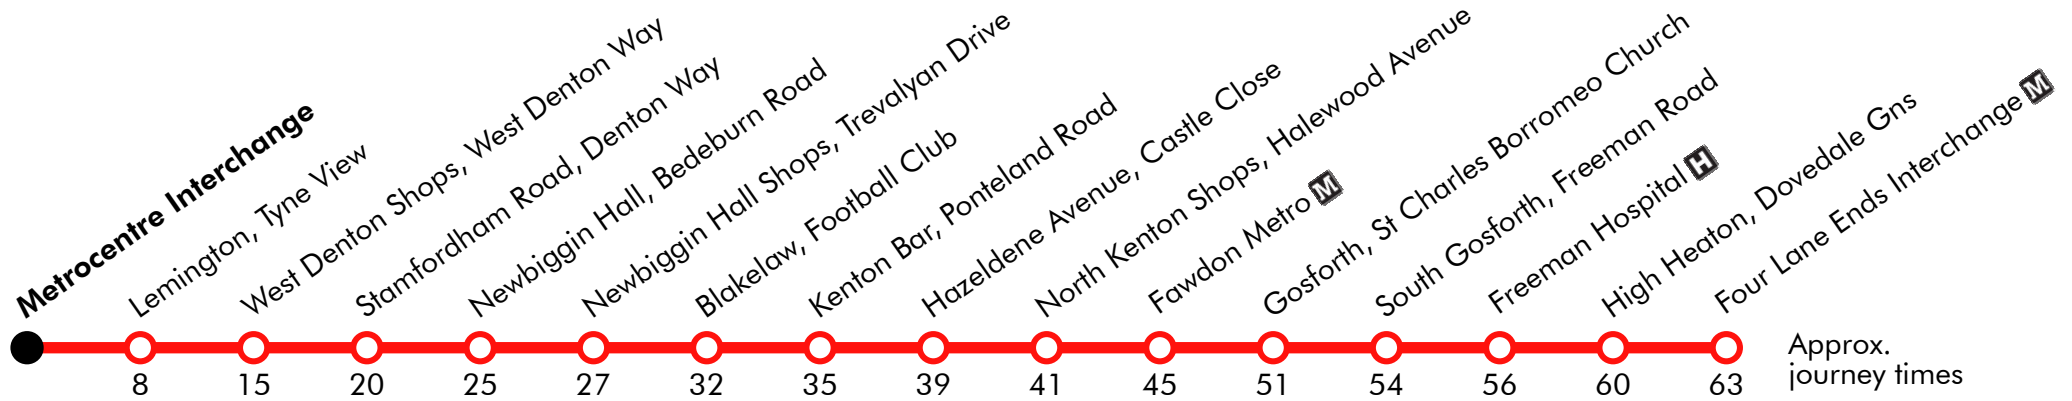

7 Metrocentre - West Denton - Freeman Hospital - Four Lane Ends Stagecoach

Effective from: 07/07/2019

Monday to Friday

Metrocentre Interchange	....	0932	0952		32 52		1332	1352	1432	1452	1537	1627	1652	1742	1810
Lemington, Tyne View	0725	0940	1000		40 00		1340	1400	1440	1500	1545	1635	1700	1750	1818
West Denton Shops, West Denton Way	0734	0949	1009		49 09		1349	1409	1449	1509	1559	1644	1709	1759	1824
Stamfordham Road, Denton Way	0739	0954	1014		54 14		1354	1414	1454	1514	1604	1649	1714	1804	1828
Newbiggin Hall, Bedeburn Road	0745	1000	1020		00 20		1400	1420	1500	1520	1610	1655	1720	1810	1833
Newbiggin Hall Shops, Trevalyan Drive	0747	1002	1022	Then at these mins. past the hour	02 22		1402	1422	1502	1522	1612	1657	1722	1812	1835
Blakelaw, Football Club	0752	1007	1027		07 27		1407	1427	1507	1527	1617	1702	1727	1817	1839
Kenton Bar, Ponteland Road	0758	1013	1033		13 33	until	1413	1433	1513	1533	1623	1708	1733	1821	1842
Hazeldene Avenue, Castle Close	0802	1017	1037		17 37		1417	1437	1517	1537	1627	1712	1737	1824	....
North Kenton Shops, Halewood Avenue	0810	1020	1040		20 40		1420	1440	1525	1545	1635	1720	1745	1832	....
Fawdon Metro	0814	1024	1044		24 44		1424	1444	1529	1549	1639	1724	1749	1836	....
Gosforth, St Charles Borromeo Church	0821	1031	1051		31 51		1431	1451	1536	1556	1646	1731	1756	1842	....
South Gosforth, Freeman Road	0830	1034	1054		34 54		1434	1454	1539	1603	1653	1738	1803	1845	....
Freeman Hospital	0836	1037	1057		37 57		1437	1457	1542	1607	1657	1742	1807	1848	....
High Heaton, Dovedale Gns	0842	1041	1101		41 01		1441	1501	1546	1611	1701	1746	1811	1851	....
Four Lane Ends Interchange	0849	1046	1106		46 06		1446	1506	1551	1616	1706	1751	1816	1855	....