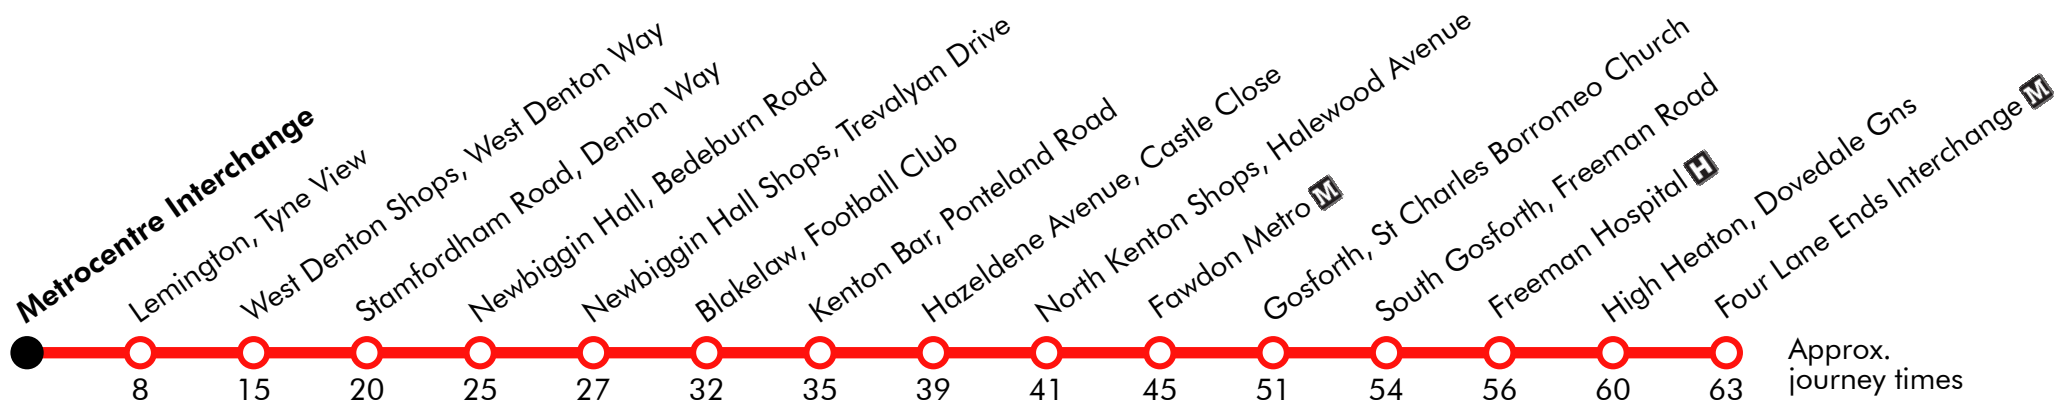

# Four Lane Ends - Freeman Hospital - West Denton - Metrocentre Stagecoach

Effective from: 24/03/2019

# 7 Metrocentre - West Denton - Freeman Hospital - Four Lane Ends Stagecoach

Effective from: 24/03/2019

# Metrocentre - West Denton - Freeman Hospital - Four Lane Ends Stagecoach

Effective from: 24/03/2019