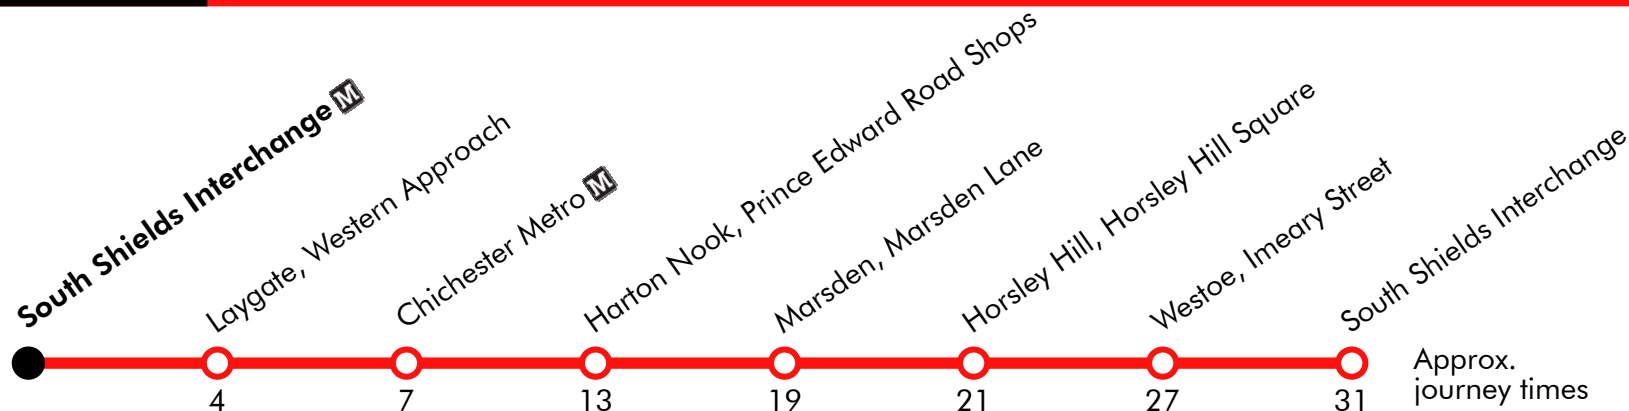

## South Shields - Chichester - Marsden - Westoe - South Shields Stagecoach

Effective from: 07/03/2021