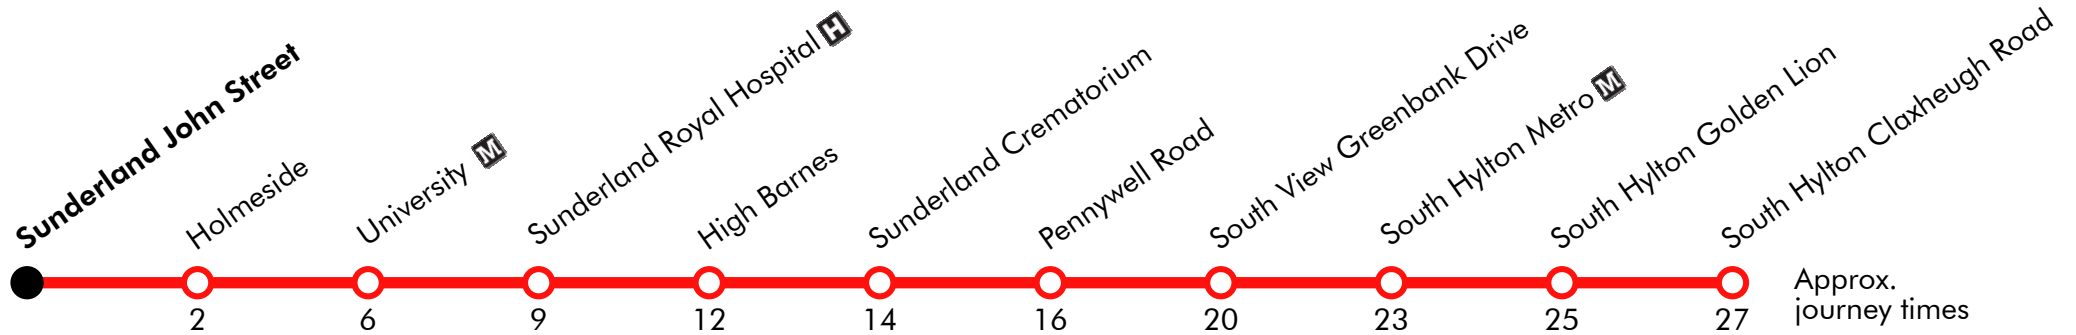

8X

Sunderland - Pennywell-South Hylton

Effective from: 23/07/2017

Compass Community Transport

Monday to Friday

Sunderland John Street	....	1936	2036	2136	2236
Holmeside	....	1938	2038	2138	2238
Sunderland University	....	1942	2042	2142	2242
Sunderland Royal Hospital	....	1945	2045	2145	2245
High Barnes	....	1948	2048	2148	2248
Sunderland Crematorium	....	1950	2050	2150	2250
Pennywell Road	1847	1952	2052	2152	2252
South View Greenbank Drive	1851	1956	2056	2156	2256
South Hylton Metro	1854	1959	2059	2159	2259
South Hylton Golden Lion	1856	2001	2101	2201	2301
South Hylton Claxheugh Road	1858	2003	2103	2203	2303