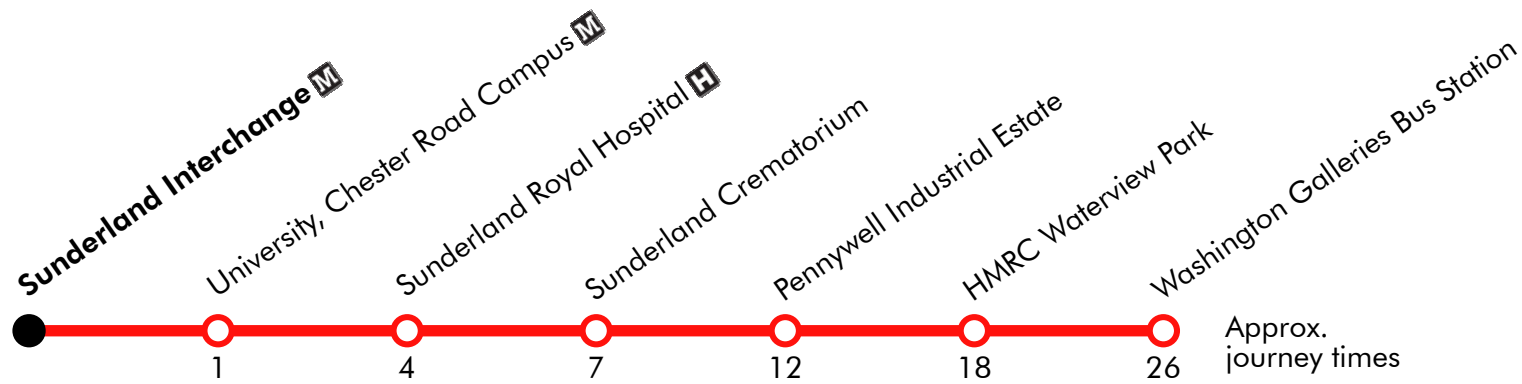

8A

Sunderland - Washington

Effective from: 05/09/2021

Go North East

Monday to Friday

Sunderland Interchange	0656
University, Chester Road Campus	0657
Sunderland Royal Hospital	0700
Sunderland Crematorium	0703
Pennywell Industrial Estate	0708
HMRC Waterview Park	0714
Washington Galleries Bus Station	0722

Via: Park Lane, Green Terrace, Chester Road, The Royalty, Western Hill, Chester Road, The Broadway, Chester Road, Pattinson Road, Mandarin Way, Pattinson Road, Sunderland Highway, Town Centre Access Road, Galleries