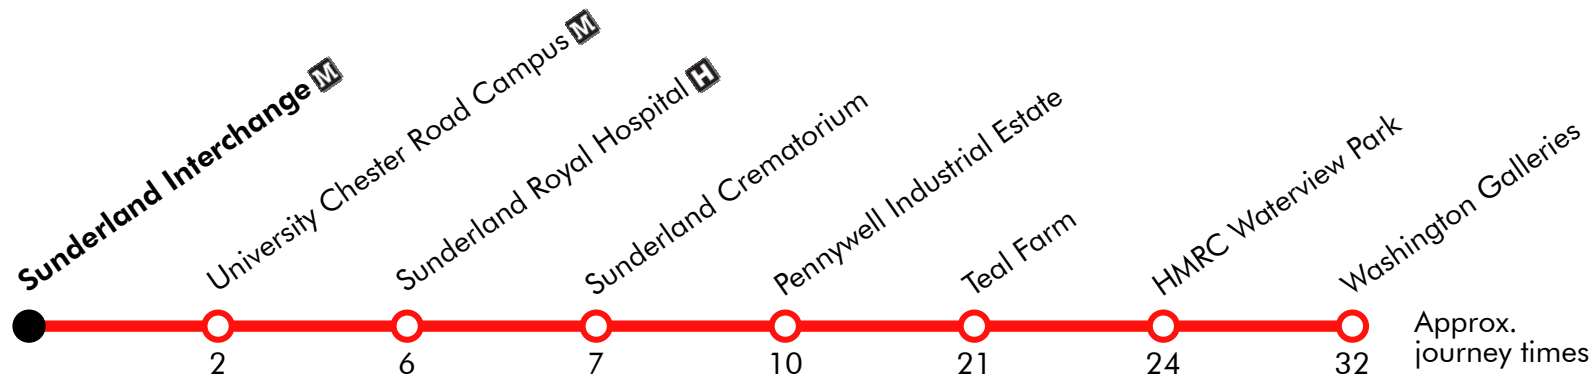

8A

Sunderland - Washington

Effective from: 12/11/2023

Go North East

Monday to Friday

Sunderland Interchange	0658
University Chester Road Campus	0700
Sunderland Royal Hospital	0704
Sunderland Crematorium	0705
Pennywell Industrial Estate	0708
Teal Farm	0719
HMRC Waterview Park	0722
Washington Galleries	0730

Via: Park Lane, Green Terrace, Chester Road, The Royalty, Western Hill, Chester Road, The Broadway, Chester Road, Pattinson Road, Mandarin Way, Pattinson Road, Sunderland Highway, Town Centre Access Road, Galleries