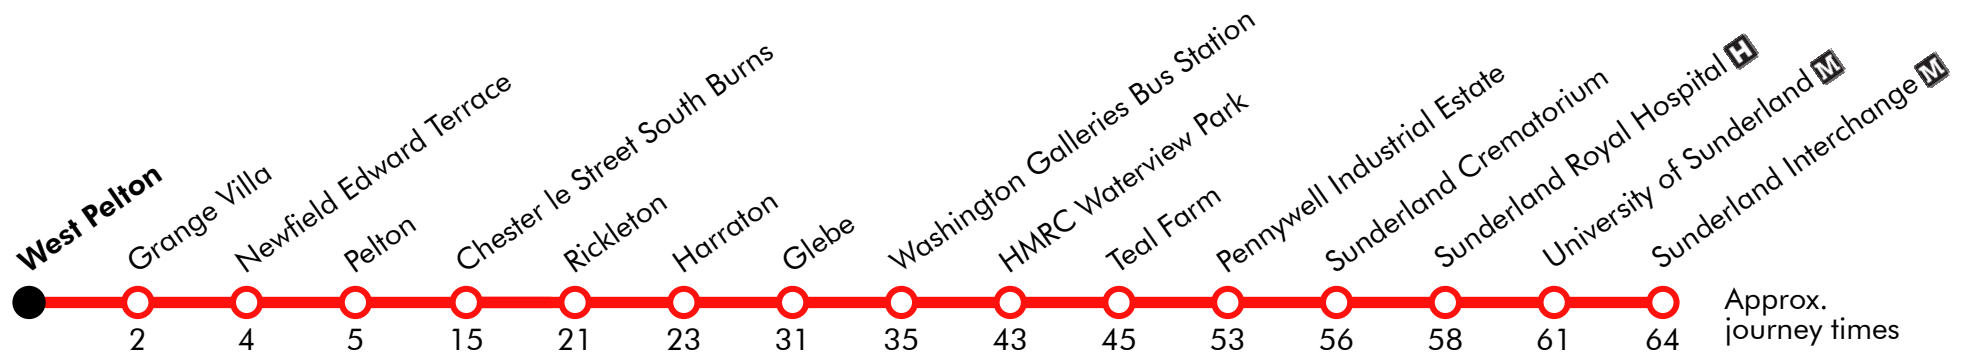

8A

West Pelton - Chester-le-Street - Washington - Sunderland

Go North East

Effective from: 12/11/2023

Monday to Friday

West Pelton	....	0558	....
Grange Villa	....	0600	....
Newfield Edward Terrace	....	0602	....
Pelton	....	0603	....
Chester le Street South Burns	arr	....	0611
Chester le Street South Burns	dep	0525	0615 0704
Rickleton		0532	0622 0712
Harraton		0534	0624 0714
Glebe		0541	0631 0722
Washington Galleries Bus Station	arr	0543	0633 0724
Washington Galleries Bus Station	dep	0545	0635 0727
HMRC Waterview Park		0552	0642 0735
Teal Farm		0554	0644 0737
Pennywell Industrial Estate		0602	0652 0745
Sunderland Crematorium		0605	0655 0748
Sunderland Royal Hospital		0607	0657 0750
University of Sunderland		0609	0659 0752
Sunderland Interchange		0612	0702 0755