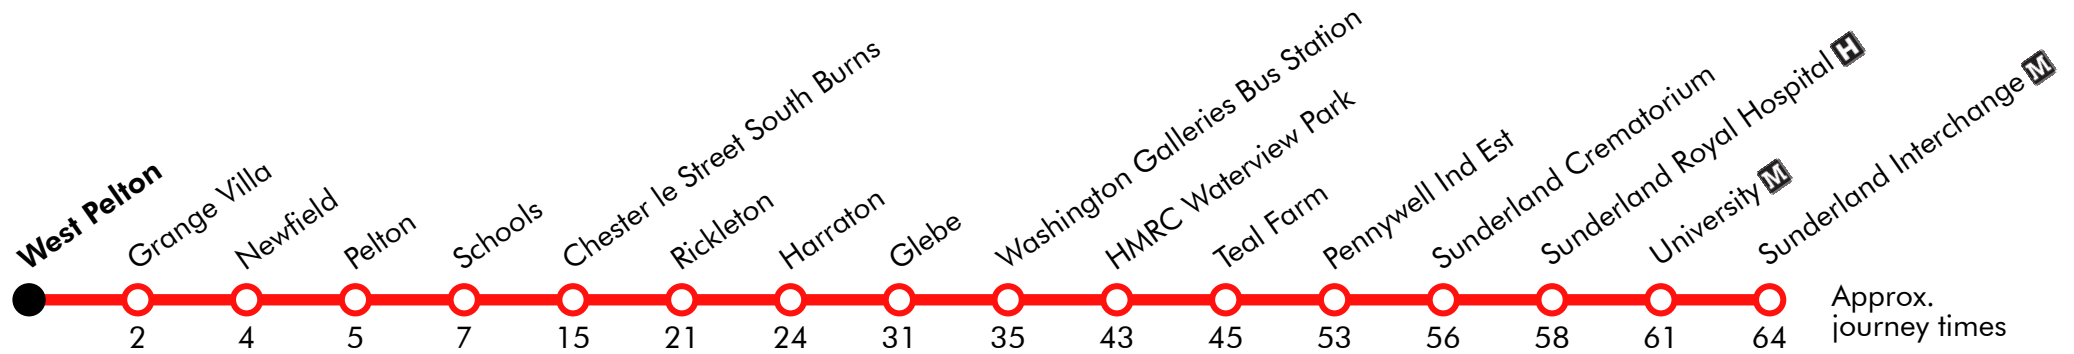

8A

Sunderland - Washington

Effective from: 24/07/2022

Go North East

Monday to Friday

Sunderland Interchange	0656
University Chester Road Campus	0658
Sunderland Royal Hospital	0702
Sunderland Crematorium	0703
Pennywell Industrial Estate	0704
Teal Farm	0711
HMRC Waterview Park	0714
Washington Galleries	0722

Via: Park Lane, Green Terrace, Chester Road, The Royalty, Western Hill, Chester Road, The Broadway, Chester Road, Pattinson Road, Mandarin Way, Pattinson Road, Sunderland Highway, Town Centre Access Road, Galleries

8A**West Pelton - Chester-le-Street - Washington - Sunderland**

Go North East

Effective from: 24/07/2022

**Monday to Friday**

West Pelton	0619
Grange Villa	0621
Newfield Edward Terrace	0623
Pelton	0624
Schools	0626
Chester le Street South Burns	0525	0547	0634
Rickleton	0531	0553	0641
Harraton	0533	0556	0644
Glebe	0540	0603	0651
Washington Galleries Bus Station	<i>arr</i> 0542	0605	0653
Washington Galleries Bus Station	<i>dep</i> 0544	0607	0655
HMRC Waterview Park	0552	0615	0703
Teal Farm	0554	0617	0705
Pennywell Industrial Estate	0601	0624	0714
Sunderland Crematorium	0603	0626	0717
Sunderland Royal Hospital	0605	0628	0719
University of Sunderland	0608	0631	0722
Sunderland Interchange	0611	0634	0726

Via: St. Pauls Terrace, Stone Row, Pelton Lane, Edward Terrace, The Parade, Front Street, Pelton Lane, Market Place, Picktree Lane, A167, Picktree Lane, Vigo Lane, Bone Mill Lane, Biddick Lane, Fatfield Road, Parkway, Newstead Court, Police Link Road, Galleries, Town Centre Access Road, Sunderland Highway, Pattinson Road, Mandarin Way, Pattinson Road, Sunderland Highway, Chester Road, Grindon Mill, The Broadway, Chester Road, Park Lane