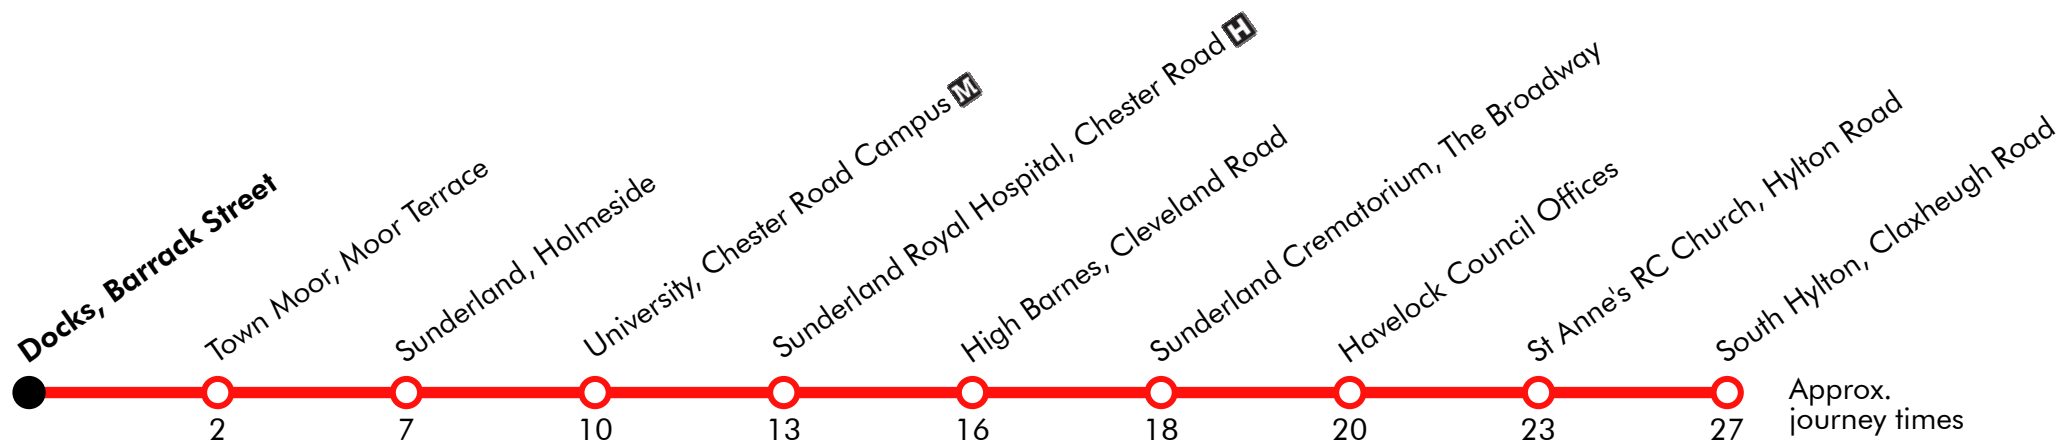

Via: John Street, Holmeside, Green Terrace, Chester Road, The Royalty, Western Hill, Chester Road, Ormonde Street, Cleveland Road, Woodville Crescent, The Broadway, Nookside, Holborn Road, Hylton Road, Grindon Lane, Hylton Bank, South Hylton, Riverside Park

Via: Riverside Park, Hylton Bank, Greenbank Drive, Hylton Road, Holborn Road, The Broadway, Wavendon Crescent, Woodland Drive, Killingworth Drive, Woodville Crescent, Ettrick Grove, Cleveland Road, Ormonde Street, Chester Road, St Mary's Boulevard, John Street

8

Docks - Sunderland - Royal Hospital - South Hylton

Gateshead Central Taxis

Effective from: 16/05/2021

Monday to Friday

Docks, Barrack Street	1903	2003	2103	2203	2303
Town Moor, Moor Terrace	1905	2005	2105	2205	2305
Sunderland, Holmeside	1910	2010	2110	2210	2310
University, Chester Road Campus	1913	2013	2113	2213	2313
Sunderland Royal Hospital, Chester Road	1916	2016	2116	2216	2316
High Barnes, Cleveland Road	1919	2019	2119	2219	2319
Sunderland Crematorium, The Broadway	1921	2021	2121	2221	2321
Havelock Council Offices	1923	2023	2123	2223	2323
St Anne's RC Church, Hylton Road	1926	2026	2126	2226	2326
South Hylton, Claxheugh Road	1930	2030	2130	2230	2330

Via: Barrack Street, Prospect Row, Moor Terrace, Lawrence Street, West Lawrence Street, Borough Road, Holmeside, Green Terrace, Chester Road, The Royalty, Western Hill, Chester Road, Ormonde Street, Cleveland Road, Woodville Crescent, The Broadway, Nookside, Holborn Road, Hylton Road, Grindon Lane, Hylton Bank, South Hylton, Riverside Park