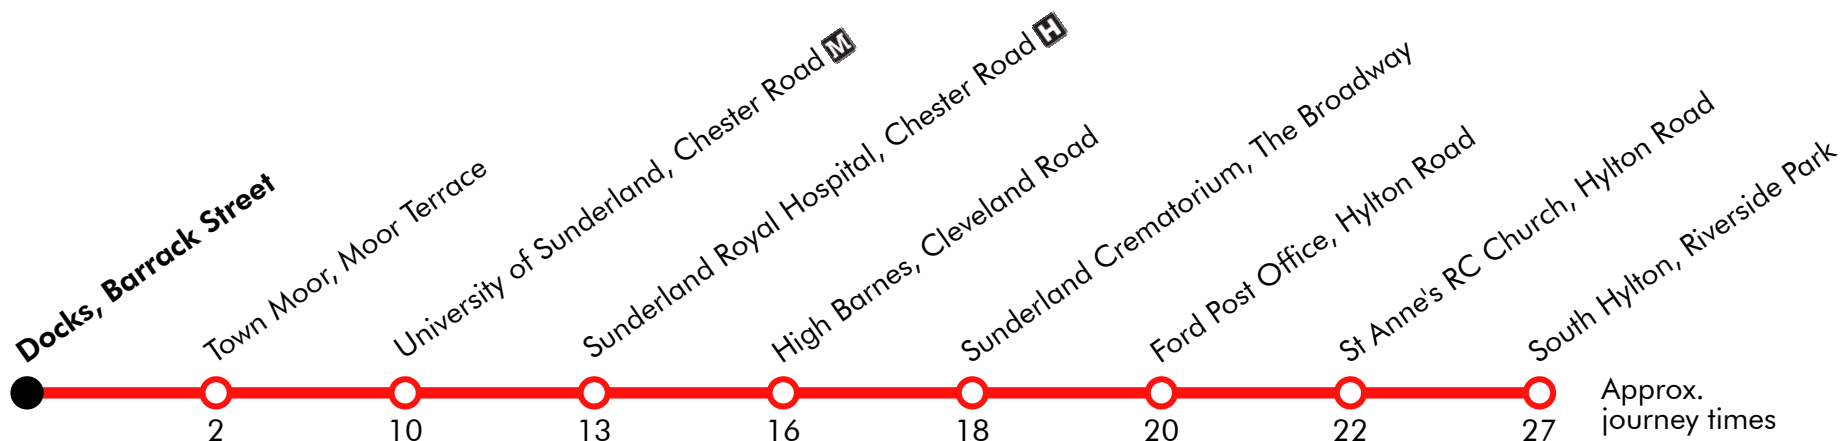

8

Docks - Sunderland - Royal Hospital - South Hylton

Effective from: 19/05/2019

Gateshead Central Taxis

Monday to Friday

Docks, Barrack Street	1902	2002	2102	2202	2302
Town Moor, Moor Terrace	1904	2004	2104	2204	2304
University of Sunderland, Chester Road	1912	2012	2112	2212	2312
Sunderland Royal Hospital, Chester Road	1915	2015	2115	2215	2315
High Barnes, Cleveland Road	1918	2018	2118	2218	2318
Sunderland Crematorium, The Broadway	1920	2020	2120	2220	2320
Ford Post Office, Hylton Road	1922	2022	2122	2222	2322
St Anne's RC Church, Hylton Road	1924	2024	2124	2224	2324
South Hylton, Riverside Park	1929	2029	2129	2229	2329

Saturday

Docks, Barrack Street	1902	2002	2102	2202	2302
Town Moor, Moor Terrace	1904	2004	2104	2204	2304
University of Sunderland, Chester Road	1912	2012	2112	2212	2312
Sunderland Royal Hospital, Chester Road	1915	2015	2115	2215	2315
High Barnes, Cleveland Road	1918	2018	2118	2218	2318
Sunderland Crematorium, The Broadway	1920	2020	2120	2220	2320
Ford Post Office, Hylton Road	1922	2022	2122	2222	2322
St Anne's RC Church, Hylton Road	1924	2024	2124	2224	2324
South Hylton, Riverside Park	1929	2029	2129	2229	2329