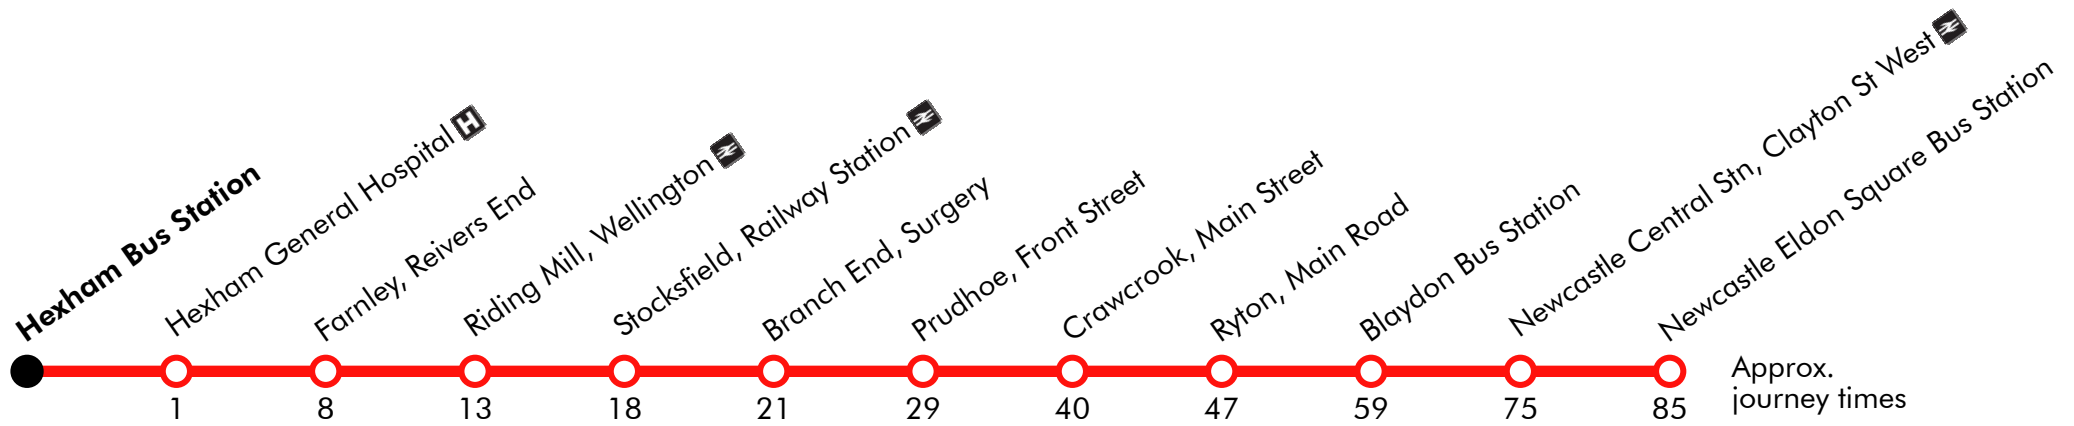

10X

Prudhoe Rail Station - Crawcrook - Ryton - Blaydon - Newcastle

Go North East

Effective from: 07/04/2019

Monday to Friday

Notes:	Sch	nSch	Sch	nSch	Sch	nSch
Hexham Bus Station	....	....	....	....	0708	0710
Hexham General Hospital	....	....	....	....	0709	0711
Farnley, Reivers End	....	....	....	....	0716	0718
Riding Mill, Wellington	....	....	....	....	0721	0723
Stocksfield, Railway Station	....	....	....	....	0726	0728
Branch End, Surgery	....	....	....	....	0729	0731
Prudhoe Railway Station	0704	0706	0716	0718		
Prudhoe, Front Street	0707	0709	0719	0721	0737	0739
Crawcrook, Main Street	0718	0720	0730	0732	0748	0750
Ryton, Main Road	0725	0727	0737	0739	0755	0757
Blaydon Bus Station	0738	0738	0750	0750	0808	0808
Newcastle Central Stn, Clayton St West	0756	0753	0808	0805	0826	0823
Newcastle Eldon Square Bus Station	0806	0803	0818	0815	0836	0833

nSch Does not operate on School days
Sch Operates on School days only

Via: Dene Avenue, A695, West Road, Front Street, B6395, Stonyflat Bank, B6395, Hexham Road, Main Road, Main Street, Main Road, Stella Bank, Stella Road, Blaydon Bus Station, Chainbridge Road, Scotswood Road, William Armstrong Drive, Scotswood Road, Railway Street, Clayton Street West, Newgate Street, Percy Street