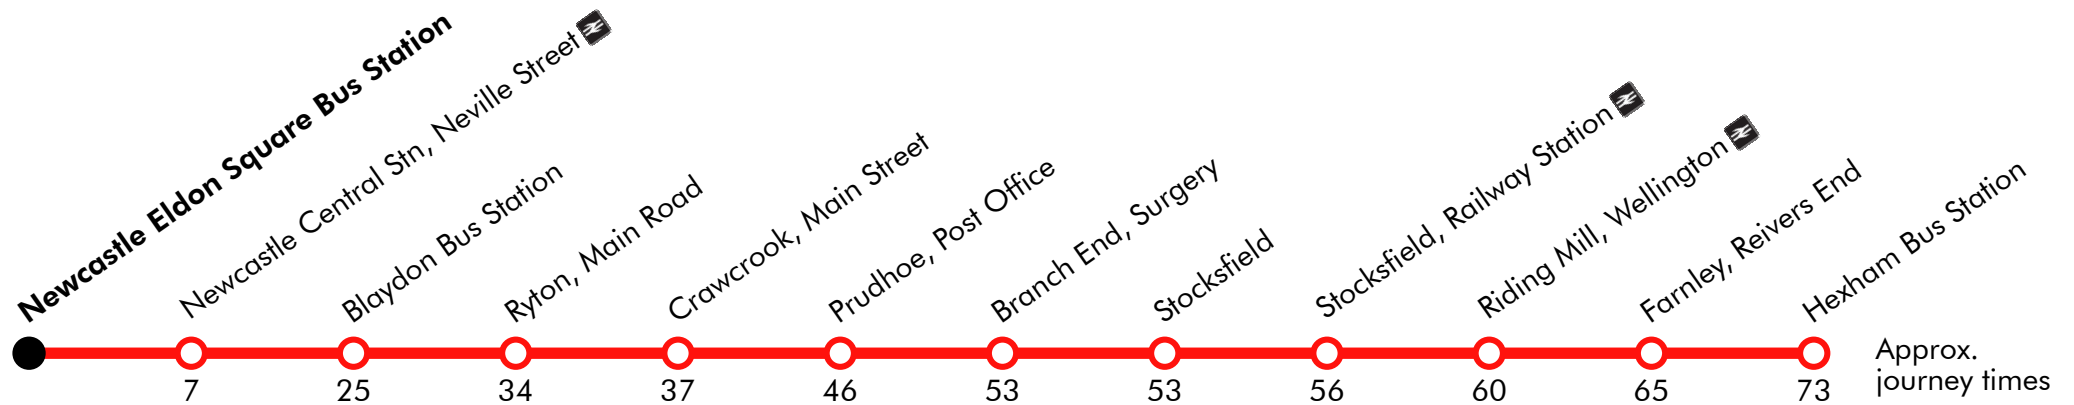

10X

Newcastle - Blaydon - Ryton - Crawcrook - Prudhoe Rail Station

Go North East

Effective from: 07/04/2019

Monday to Friday

Newcastle Eldon Square Bus Station	1652	1724
Newcastle Central Stn, Neville Street	1659	1731
Blaydon Bus Station	1719	1749
Ryton, Main Road	1728	1758
Crawcrook, Main Street	1731	1801
Prudhoe, Post Office	1741	1810
Prudhoe Railway Station	1744	
Branch End, Surgery	....	1817
Stocksfield	....	1817
Stocksfield, Railway Station	....	1820
Riding Mill, Wellington	....	1824
Farnley, Reivers End	....	1829
Hexham Bus Station	....	1837

Via: Percy Street, Newgate Street, Neville Street, Railway Street, Scotswood Road, William Armstrong Drive, Scotswood Road, Chainbridge Road, Bus Station Link Road, Blaydon Bus Station, Bridge Street, Stella Road, Main Road, Main Street, Stoneylea Close, Hexham Road, B6395, Stonyflat Bank, B6395, Front Street, West Road, A695, Dene Avenue