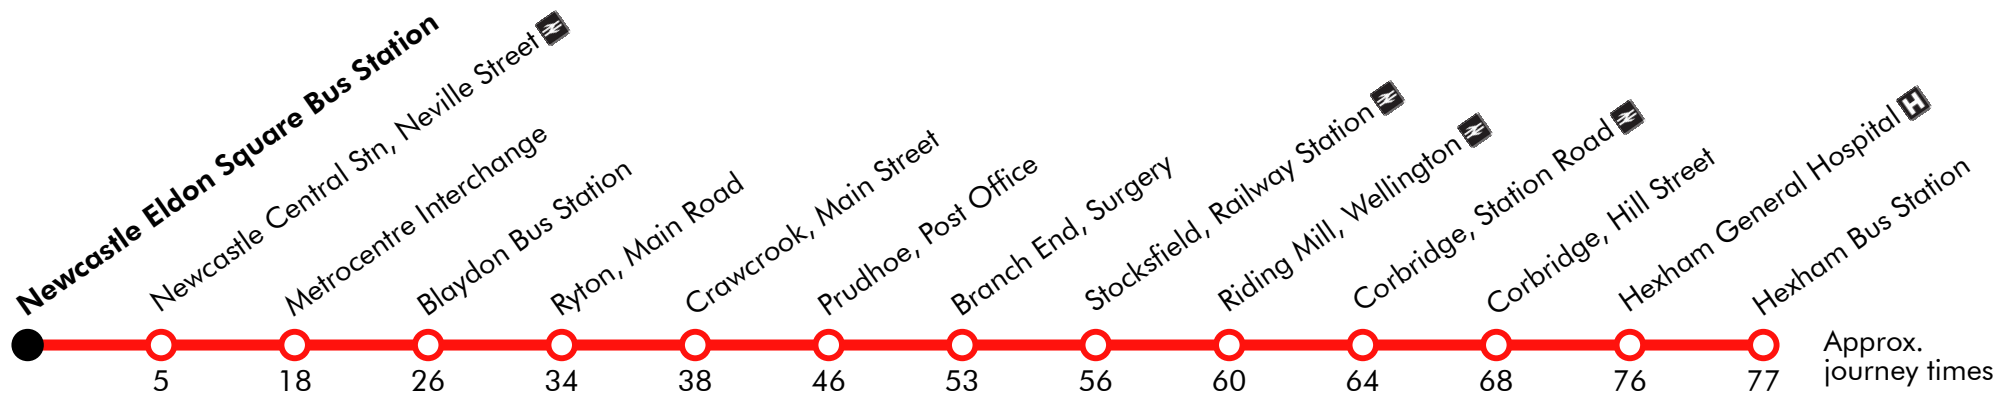

10

Newcastle - Blaydon - Hexham

Effective from: 07/04/2019

Go North East: Tyne Valley Ten

Monday to Friday

Notes:

			+	+	+	+	+	+	+		+	+		+	+	+	+	
Newcastle Eldon Square Bus Station	....	0623	0645	0715	0745	0815	0855	0925	0955		25	55		1325	1355	1425	1455	
Newcastle Central Stn, Neville Street	....	0628	0651	0721	0751	0821	0901	0931	1001		31	01		1331	1401	1431	1501	
Metrocentre Interchange	arr	....	0637	0701	0731	0801	0831	0911	0942	1012		42	12		1342	1412	1442	1512
Metrocentre Interchange	dep	....	0638	0703	0733	0803	0833	0913	0944	1014		44	14		1344	1414	1444	1514
Blaydon Bus Station		0600	0645	0711	0742	0813	0843	0923	0954	1024	Then at these mins. past the hour	54	24		1354	1424	1455	1525
Ryton, Main Road		0607	0652	0718	0750	0821	0851	0930	1002	1032		02	32		1402	1432	1503	1533
Crawcrook, Main Street		0611	0656	0722	0754	0825	0855	0934	1006	1036		06	36	until	1406	1436	1508	1538
Prudhoe, Post Office		0618	0704	0732	0804	0836	0906	0946	1016	1046	16	46			1416	1446	1518	1548
Branch End, Surgery		0624	0710	0739	0811	0843	0913	0953	1023	1053		23	53		1423	1453	1525	1555
Stocksfield, Railway Station		0627	0713	0742	0814	0846	0916	0956	1026	1056		26	56		1426	1456	1528	1558
Riding Mill, Wellington		0631	0717	0746	0818	0850	0920	1000	1030	1100		30	00		1430	1500	1532	1602
Corbridge, Station Road		0635	0721	0751	0823	0855	0925	1005	1035	1105		35	05		1435	1505	1537	1607
Corbridge, Hill Street		0639	0725	0756	0828	0900	0930	1010	1040	1110		40	10		1440	1510	1542	1612
Hexham General Hospital		0646	0732	0803	0836	0908	0938	1018	1048	1118		48	18		1448	1518	1550	1620
Hexham Bus Station		0647	0734	0805	0838	0910	0940	1020	1050	1120		50	20		1450	1520	1552	1622

+ Operates non-stop between Newcastle Central Station and Handy Drive/Mandela Way