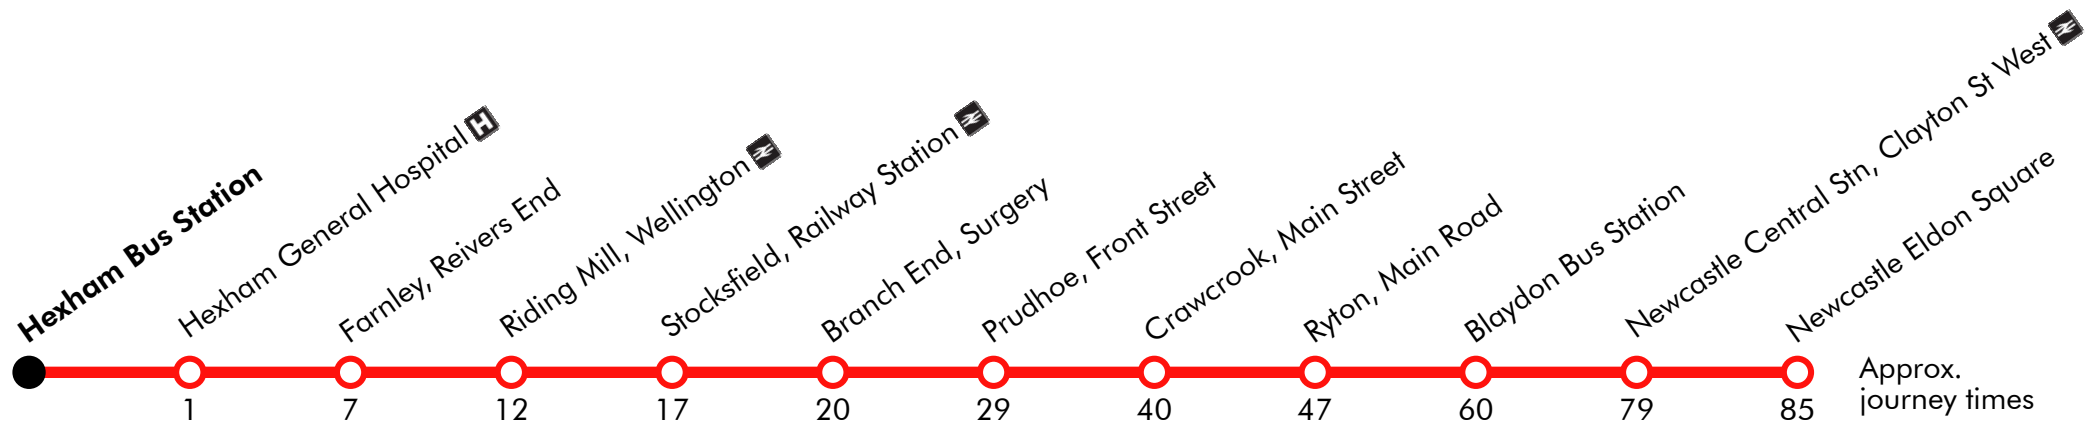

10X

Prudhoe Rail Station - Crawcrook - Ryton - Blaydon - Newcastle

Go North East

Effective from: 21/07/2019

Monday to Friday

Hexham Bus Station	....	....	0715
Hexham General Hospital	....	....	0716
Farnley, Reivers End	....	....	0722
Riding Mill, Wellington	....	....	0727
Stocksfield, Railway Station	....	....	0732
Branch End, Surgery	....	....	0735
Prudhoe Railway Station	0711	0723	
Prudhoe, Front Street	0714	0726	0744
Crawcrook, Main Street	0725	0737	0755
Ryton, Main Road	0735	0744	0802
Blaydon Bus Station	0745	0757	0815
Newcastle Central Stn, Clayton St West	0804	0816	0834
Newcastle Eldon Square	0810	0822	0840

Via: Dene Avenue, A695, West Road, Front Street, B6395, Stonyflat Bank, B6395, Hexham Road, Main Road, Main Street, Main Road, Stella Bank, Stella Road, Blaydon Bus Station, Chainbridge Road, Scotswood Road, William Armstrong Drive, Scotswood Road, Railway Street, Clayton Street West, Newgate Street, Percy Street