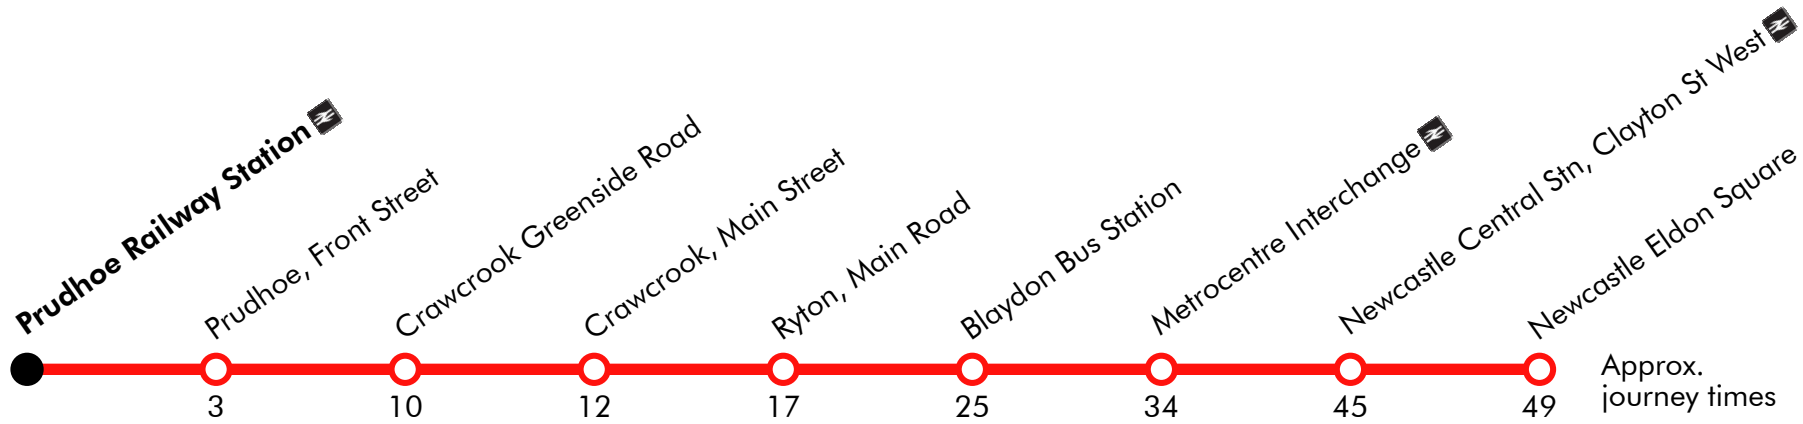

10B

Prudhoe-Blaydon-Newcastle

Effective from: 21/07/2019

Go North East: Tyne Valley Ten

Monday to Friday

Notes:	*	*	+	+	+	+	+	+	+	+	+	+	+	+	+	+
Prudhoe Railway Station	0631	0753	0833	0914	0945	1017	1047	1117	1147	1217	1247	1317	1347	1417	1449	1523
Prudhoe, Front Street	0634	0756	0836	0917	0948	1020	1050	1120	1150	1220	1250	1320	1350	1420	1452	1526
Crawcrook Greenside Road	0642	0805	0844	0926	0957	1029	1059	1129	1159	1229	1259	1329	1359	1429	1501	1535
Crawcrook, Main Street	0644	0809	0847	0929	1000	1032	1102	1132	1202	1232	1302	1332	1402	1432	1504	1538
Ryton, Main Road	0649	0816	0853	0934	1005	1037	1107	1137	1207	1237	1307	1337	1407	1437	1509	1543
Blaydon Bus Station	0657	0829	0904	0945	1015	1047	1117	1147	1217	1247	1317	1347	1417	1447	1519	1553
Metrocentre Interchange <i>arr</i>	0704	0837	0912	0953	1023	1055	1125	1155	1225	1255	1325	1355	1425	1455	1527	1601
Metrocentre Interchange <i>dep</i>	0706	0839	0914	0955	1025	1057	1127	1157	1227	1257	1327	1357	1427	1457	1529	1603
Newcastle Quayside, The Close	0715	0848														
Newcastle Central Stn, Clayton St West	0718	0852	0925	1006	1036	1108	1138	1208	1238	1308	1338	1408	1438	1508	1540	1614
Newcastle Eldon Square	0724	0858	0931	1011	1041	1113	1143	1213	1243	1313	1343	1413	1443	1513	1545	1619

* Operates via Centrelink and Swing Bridge to Newcastle Clayton Street

+ Operates non-stop between Handy Drive/Mandela Way and Newcastle Clayton Street