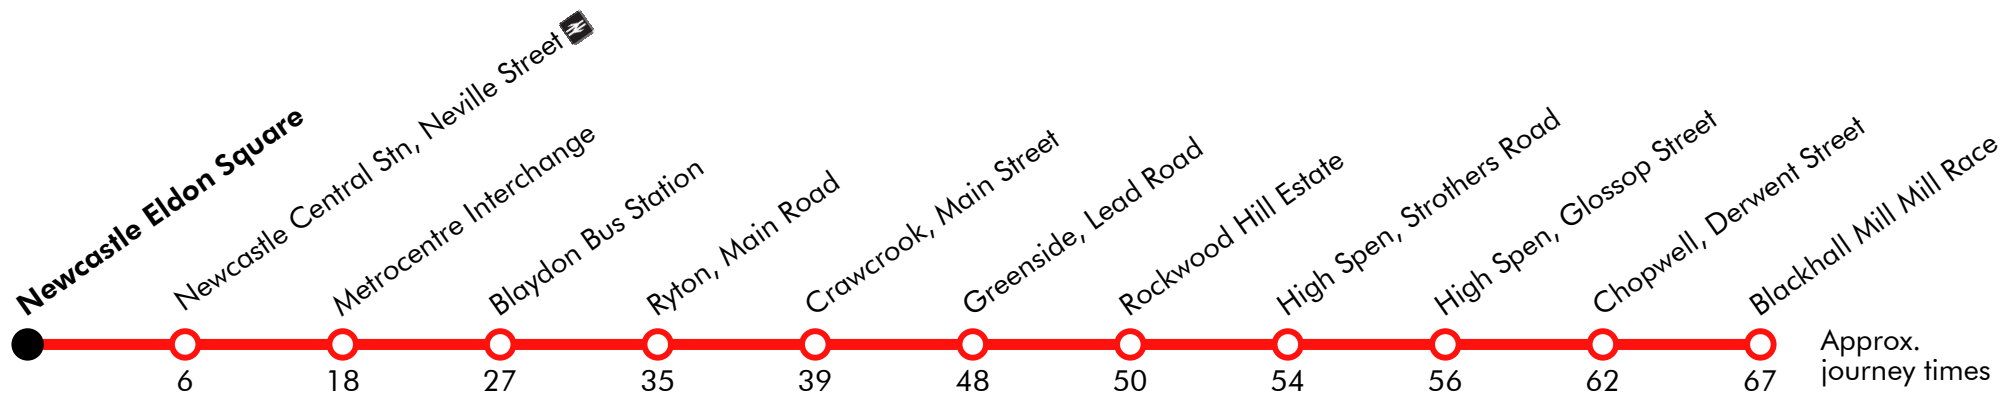

10A

Newcastle - Blaydon - Rockwood Hill Estate/Blackhall Mill

Go North East: Tyne Valley Ten

Effective from: 21/07/2019

Monday to Friday

Notes:

			+	+	+		+	+		+	+	+	+	+	+	+	+
Newcastle Eldon Square	....	0730	0830	0910	0940		10	40		1310	1340	1410	1440	1510	1544	1615	1650
Newcastle Central Stn, Neville Street	....	0736	0836	0916	0946		16	46		1316	1346	1416	1446	1516	1551	1622	1657
Metrocentre Interchange	arr	....	0746	0846	0926	0956	26	56		1326	1356	1426	1456	1526	1601	1633	1708
Metrocentre Interchange	dep	....	0748	0848	0928	0958	28	58		1328	1358	1428	1458	1528	1603	1635	1710
Blaydon Bus Station	0658	0757	0858	0938	1008	Then at these mins. past the hour	38	08		1338	1408	1438	1509	1539	1615	1647	1722
Ryton, Main Road	0705	0805	0905	0946	1016		46	16		1346	1416	1446	1517	1547	1623	1655	1730
Crawcrook, Main Street	0709	0809	0909	0950	1020		50	20	until	1350	1420	1451	1522	1552	1628	1659	1734
Woodside, Woodside Lane			0915	0956	1026		56	26		1356	1426	1457	1528	1558	1634	1705	1740
Greenside, Lead Road	0718	0818	0920	1001	1031		01	31		1401	1431	1502	1533	1603	1639	1710	1745
Rockwood Hill Estate	0720	0820	0922	1003	1033		03	33		1403	1433	1504	1535	1605	1641	1712	1747
High Spen, Strothers Road	0724	0824	....	1007	....		07	....		1407	....	1508	....	1609	....	1716	....
High Spen, Glossop Street	0726	0826	....	1009	....		09	....		1409	....	1510	....	1611	....	1718	....
Chopwell, Derwent Street	0732	0832	....	1016	....		16	....		1416	....	1517	....	1618	....	1725	....
Blackhall Mill Mill Race	0737	0837	....	1021	....		21	....		1421	....	1522	....	1623	....	1730	....

+ Operates non-stop between Newcastle Central Station and Handy Drive/Mandela Way