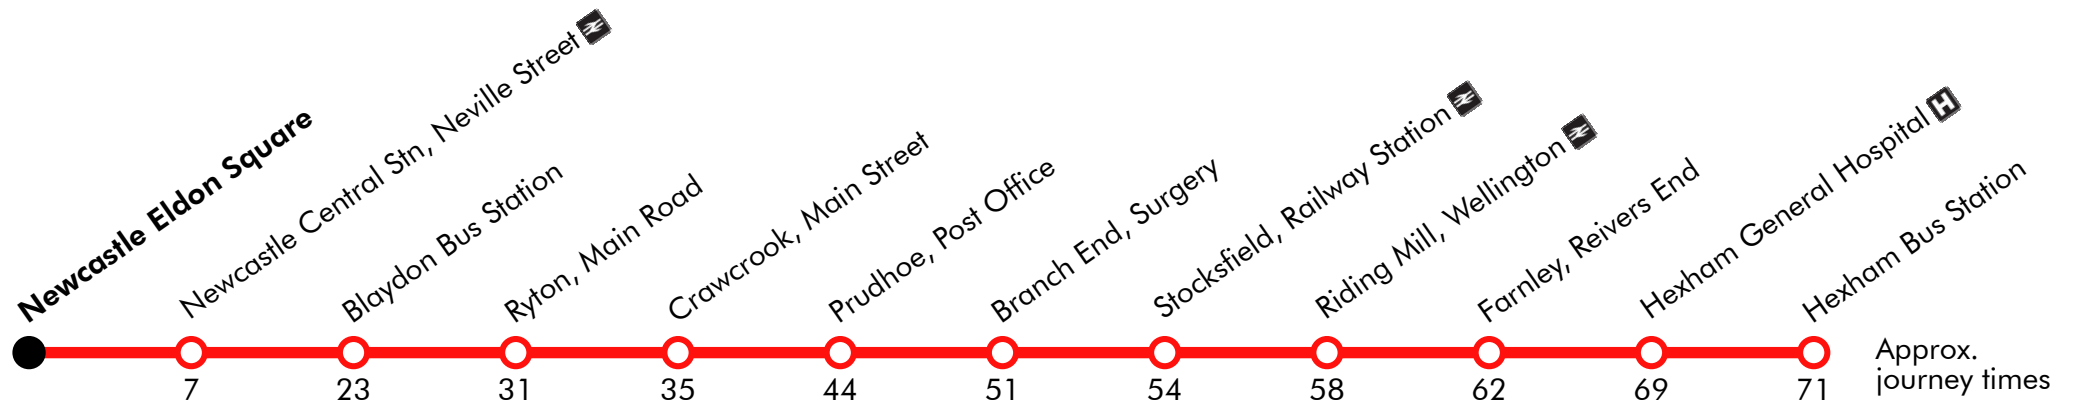

10X

Newcastle - Blaydon - Ryton - Crawcrook - Prudhoe Rail Station

Go North East

Effective from: 21/07/2019

Monday to Friday

Newcastle Eldon Square	1645	1725
Newcastle Central Stn, Neville Street	1652	1732
Blaydon Bus Station	1708	1748
Ryton, Main Road	1716	1756
Crawcrook, Main Street	1720	1800
Prudhoe, Post Office	1730	1809
Prudhoe Railway Station	1733	
Branch End, Surgery	....	1816
Stocksfield, Railway Station	....	1819
Riding Mill, Wellington	....	1823
Farnley, Reivers End	....	1827
Hexham General Hospital	....	1834
Hexham Bus Station	....	1836

Via: Percy Street, Newgate Street, Neville Street, Railway Street, Scotswood Road, William Armstrong Drive, Scotswood Road, Chainbridge Road, Bus Station Link Road, Blaydon Bus Station, Bridge Street, Stella Road, Main Road, Main Street, Stoneylea Close, Hexham Road, B6395, Stonyflat Bank, B6395, Front Street, West Road, A695, Dene Avenue

This information is provided by Nexus on behalf of Local Authorities, and is updated as and when changes occur. Nexus can accept no liability for any errors or omissions herein