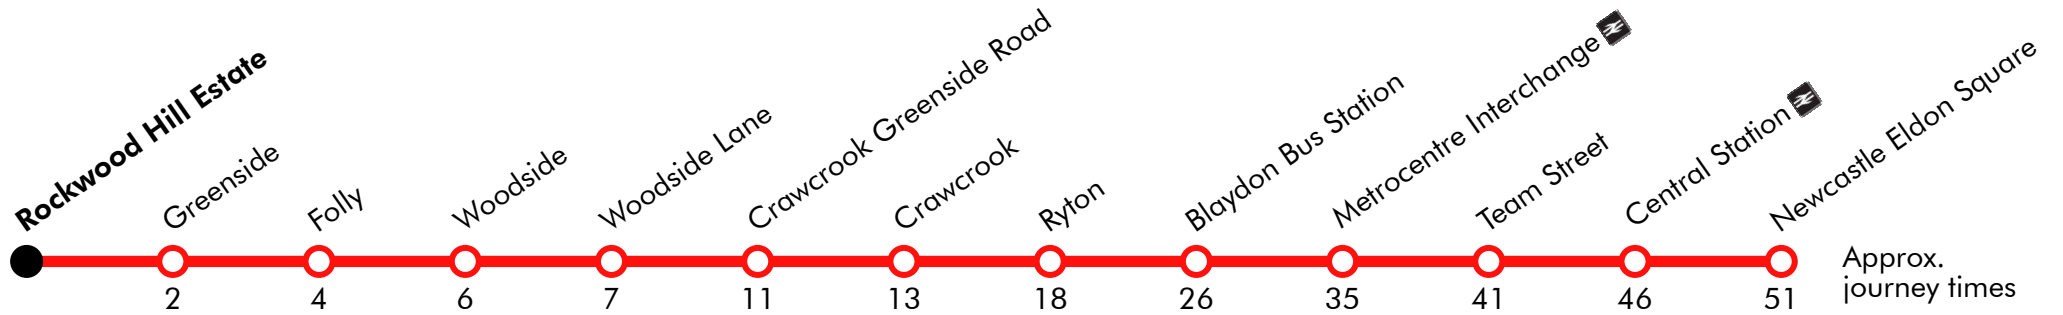

10A

Blackhall Mill - Rockwood Hill - Blaydon - Metrocentre - Newcastle

Go North East

Effective from: 05/09/2021

Monday to Friday

Notes:

					*	*	*	*									
Blackhall Mill Mill Race	....	....	....	0538	....	0636	0659	0729	....	0837	....	0941	....	1041	....	1141	....
Chopwell	....	....	....	0543	....	0641	0705	0735	....	0843	....	0947	....	1047	....	1147	....
Chopwell East Street	....	....	....	0547	....	0645	0709	0739	....	0847	....	0951	....	1051	....	1151	....
High Spen	....	....	....	0557	....	0655	0719	0749	....	0857	....	1001	....	1101	....	1201	....
High Spen	....	....	....	0559	....	0657	0721	0751	....	0859	....	1003	....	1103	....	1203	....
Rockwood Hill Estate	....	....	0531	0604	0635	0702	0726	0756	0835	0904	0937	1008	1038	1108	1138	1208	1238
Greenside	....	....	0533	0606	0637	0704	0728	0758	0837	0906	0939	1010	1040	1110	1140	1210	1240
Folly	....	....	0535	0608	0641	0706	0732	0802	0839	0908	0941	1012	1042	1112	1142	1212	1242
Woodside	....	....	0537	0610	0643	0708	0734	0804	0841	0910	0943	1014	1044	1114	1144	1214	1244
Woodside Lane	....	....	0538	0611	0644	0709	0735	0805	0842	0911	0944	1015	1045	1115	1145	1215	1245
Crawcrook Greenside Road	0502	0522	0541	0616	0651	0715	0742	0812	0847	0916	0949	1020	1050	1120	1150	1220	1250
Crawcrook	0503	0523	0543	0618	0653	0717	0744	0814	0849	0918	0951	1022	1052	1122	1152	1222	1252
Ryton	0508	0528	0548	0623	0700	0722	0752	0822	0855	0924	0957	1028	1058	1128	1158	1228	1258
Blaydon Bus Station	0516	0536	0556	0631	0708	0730	0801	0831	0903	0932	1005	1036	1106	1136	1206	1236	1306
Metrocentre Interchange <i>arr</i>	0523	0543	0603	0638	0715	0738	0809	0839	0911	0941	1013	1044	1114	1144	1214	1244	1314
Metrocentre Interchange <i>dep</i>	0524	0544	0604	0639	0716	0740	0811	0841	0913	0943	1015	1046	1116	1146	1216	1246	1316
Team Street	0528	0548	0608	0645	0720	0744	0815	0845	0919	0950	1022	1053	1123	1153	1223	1253	1323
Newcastle Quayside The Close					0725	0749	0820	0850									
Central Station	0533	0553	0613	0650	0729	0753	0824	0854	0925	0956	1028	1059	1129	1159	1229	1259	1329
Newcastle Eldon Square	0537	0557	0617	0655	0735	0759	0830	0900	0930	1001	1033	1104	1134	1204	1234	1304	1334

* Operates via Centrelink and Swing Bridge to Newcastle Clayton Street