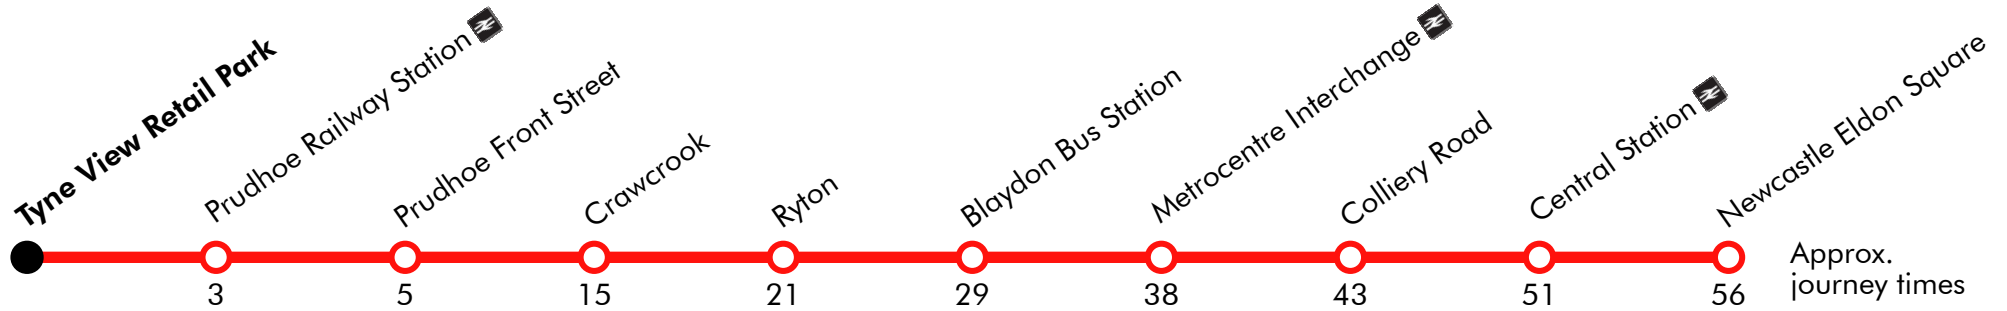

10B

Prudhoe - Blaydon - Newcastle

Effective from: 05/09/2021

Go North East

Monday to Friday

Notes:

* * *

Tyne View Retail Park	0617	0709	0739	0809	0843	0913	0945	1016	1046	Then at these mins. past the hour	16	46	until	1416	1446	1518	1549	
Prudhoe Railway Station	0620	0712	0742	0812	0846	0916	0948	1019	1049		19	49		1419	1449	1521	1552	
Prudhoe Front Street	0622	0714	0744	0814	0848	0918	0950	1021	1051		21	51		1421	1451	1523	1554	
Crawcrook	0633	0725	0755	0825	0859	0929	1001	1032	1102		32	02		1432	1502	1534	1605	
Ryton	0638	0732	0802	0832	0905	0935	1007	1038	1108		38	08		1438	1508	1540	1610	
Blaydon Bus Station	0646	0740	0811	0841	0913	0943	1015	1046	1116		46	16		1446	1516	1548	1618	
Metrocentre Interchange <i>arr</i>	0653	0748	0819	0849	0921	0951	1023	1054	1124		54	24		1454	1524	1556	1626	
Metrocentre Interchange <i>dep</i>	0654	0750	0821	0851	0923	0953	1025	1056	1126		56	26		1456	1526	1558	1628	
Colliery Road	0658	0754	0825	0855	0927	0957	1029	1100	1130		00	30		1500	1530	1602	1632	
Newcastle Quayside The Close		0800	0831	0901														
Central Station	0705	0803	0834	0904	0936	1006	1038	1109	1139	09	39	1509	1539	1611	1641			
Newcastle Eldon Square	0710	0809	0840	0909	0941	1011	1043	1114	1144	14	44	1514	1544	1616	1646			

* Operates via Centrelink and Swing Bridge to Newcastle Clayton Street