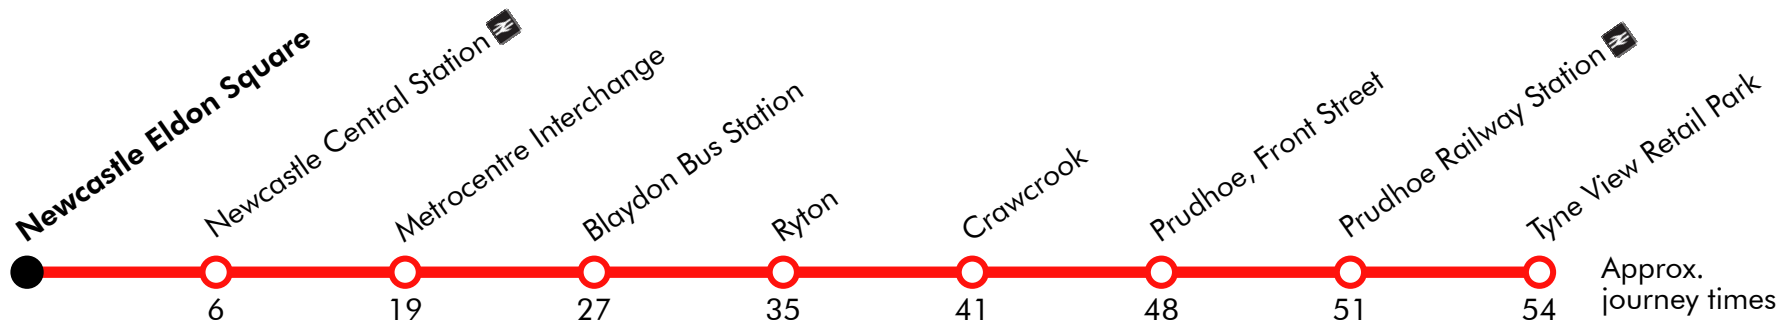

10B

Newcastle - Blaydon - Prudhoe

Effective from: 05/09/2021

Go North East

Monday to Friday

Newcastle Eldon Square	0600	0700	0810	0840		10	40		1310	1340	1410	1440	1510	1540	1613	1645	1715	1745
Newcastle Central Station	0605	0706	0816	0846		16	46		1316	1346	1416	1446	1516	1547	1620	1652	1722	1752
Metrocentre Interchange	<i>arr</i> 0615	0718	0828	0858	Then at these mins. past the hour	28	58	until	1328	1358	1428	1458	1528	1559	1632	1703	1733	1803
Metrocentre Interchange	<i>dep</i> 0615	0720	0830	0900		30	00		1330	1400	1430	1500	1530	1601	1634	1705	1735	1805
Blaydon Bus Station	0622	0728	0838	0908		38	08		1338	1408	1438	1508	1538	1610	1643	1715	1744	1814
Ryton	0629	0736	0846	0916		46	16		1346	1416	1446	1516	1546	1618	1651	1723	1752	1822
Crawcrook	0635	0742	0852	0922		52	22		1352	1422	1452	1523	1553	1625	1657	1729	1758	1828
Prudhoe, Front Street	0642	0749	0859	0929		59	29		1359	1429	1459	1530	1600	1632	1704	1736	1805	1835
Prudhoe Railway Station	0645	0752	0902	0932		02	32		1402	1432	1502	1533	1603	1635	1707	1739	1808	1838
Tyne View Retail Park	0648	0755	0905	0935		05	35		1405	1435	1505	1536	1606	1638	1710	1742	1811	1841