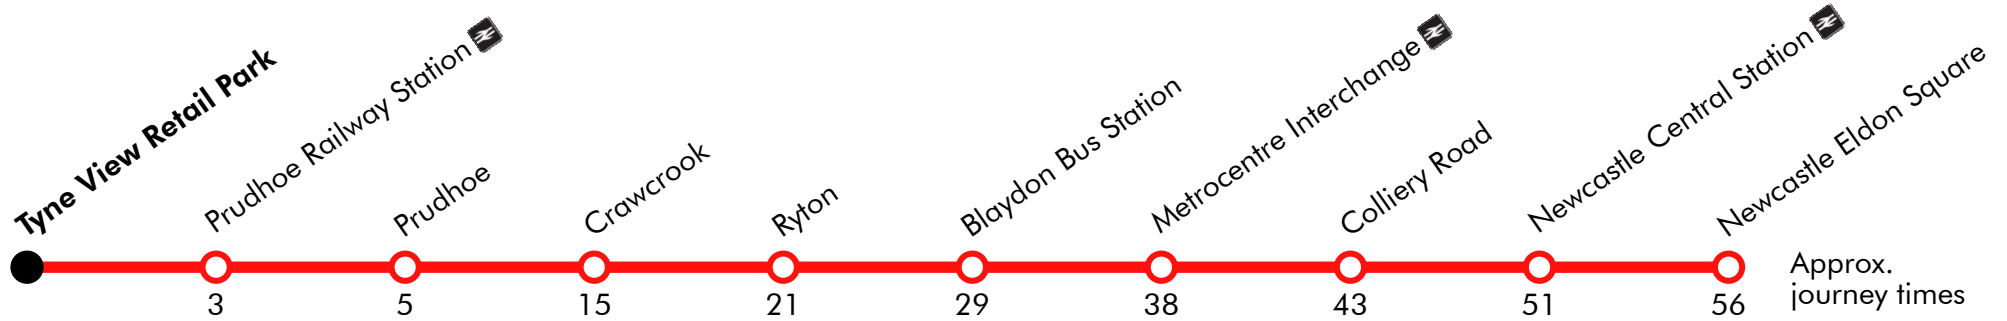

10B

Prudhoe - Blaydon - Newcastle

Effective from: 05/09/2021

Go North East

Monday to Friday

Notes:

* * *

Tyne View Retail Park	0617	0709	0739	0809	0843	0913	0945	1016	1046	Then at these mins. past the hour	16 46	until	1416	1446	1518	1549	1619
Prudhoe Railway Station	0620	0712	0742	0812	0846	0916	0948	1019	1049		19 49		1419	1449	1521	1552	1622
Prudhoe	0622	0714	0744	0814	0848	0918	0950	1021	1051		21 51		1421	1451	1523	1554	1624
Crawcrook	0633	0725	0755	0825	0859	0929	1001	1032	1102		32 02		1432	1502	1534	1605	1635
Ryton	0638	0732	0802	0832	0905	0935	1007	1038	1108		38 08		1438	1508	1540	1610	1640
Blaydon Bus Station	0646	0740	0811	0841	0913	0943	1015	1046	1116		46 16		1446	1516	1548	1618	1648
Metrocentre Interchange <i>arr</i>	0653	0748	0819	0849	0921	0951	1023	1054	1124		54 24		1454	1524	1556	1626	1656
Metrocentre Interchange <i>dep</i>	0654	0750	0821	0851	0923	0953	1025	1056	1126		56 26		1456	1526	1558	1628	1658
Colliery Road	0658	0754	0825	0855	0927	0957	1029	1100	1130		00 30		1500	1530	1602	1632	1702
Newcastle Quayside		0800	0831	0901													
Newcastle Central Station	0705	0803	0834	0904	0936	1006	1038	1109	1139	09 39	1509	1539	1611	1641	1711		
Newcastle Eldon Square	0710	0809	0840	0909	0941	1011	1043	1114	1144	14 44	1514	1544	1616	1646	1716		

* Operates via Centrelink and Swing Bridge to Newcastle Clayton Street