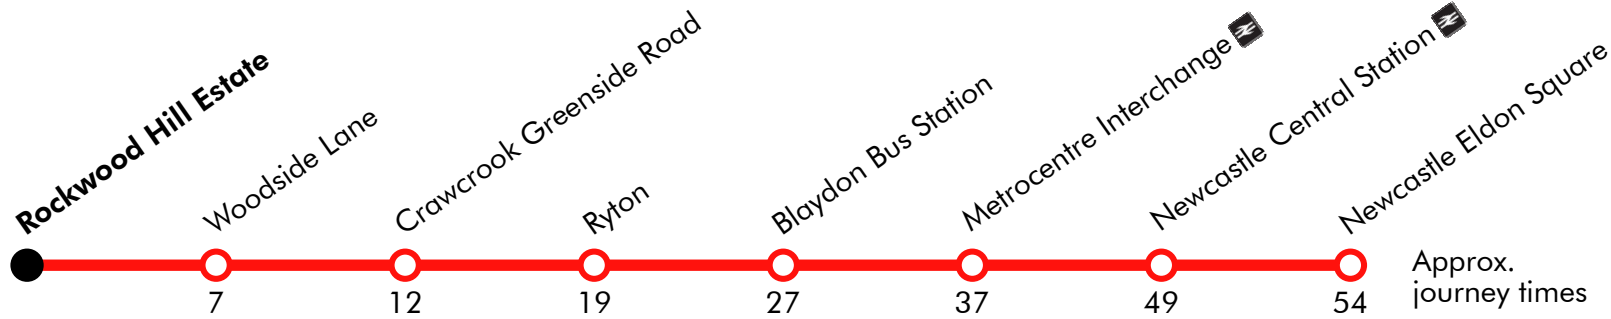

10A

Blackhall Mill - Rockwood Hill - Blaydon - Metrocentre - Newcastle

Go North East

Effective from: 24/07/2022

Monday to Friday

Notes:

					*	*	*	*										
Blackhall Mill Mill Race	....	....	....	0536	....	0647	0709	0739	....	0847		....	47		....	1551	....	1652
Chopwell East Street	....	....	....	0545	....	0656	0719	0749	....	0857		....	57		....	1601	....	1702
High Spen	....	....	....	0557	....	0708	0731	0801	....	0909		....	09		....	1613	....	1714
Rockwood Hill Estate	....	....	0529	0602	0635	0713	0736	0806	0844	0914	Then at these mins. past the hour	44	14		1544	1618	1648	1719
Woodside Lane	....	....	0536	0609	0644	0720	0745	0815	0851	0921		51	21		1551	1625	1655	1726
Crawcrook Greenside Road	0502	0522	0539	0614	0651	0726	0752	0822	0856	0926		56	26		1556	1630	1700	1731
Ryton	0508	0528	0546	0621	0700	0733	0802	0832	0904	0934		04	34	until	1604	1638	1708	1738
Blaydon Bus Station	0516	0536	0554	0629	0708	0741	0811	0841	0912	0942		12	42		1612	1646	1716	1746
Metrocentre Interchange <i>arr</i>	0523	0543	0601	0636	0715	0750	0820	0850	0921	0951		21	51		1621	1655	1725	1755
Metrocentre Interchange <i>dep</i>	0524	0544	0602	0637	0716	0752	0822	0852	0923	0953		23	53		1623	1657	1727	1757
Newcastle Quayside					0725	0801	0831	0901										
Newcastle Central Station	0533	0553	0612	0648	0729	0805	0835	0905	0936	1006		36	06		1636	1710	1740	1810
Newcastle Eldon Square	0537	0557	0617	0653	0735	0811	0841	0911	0941	1011		41	11		1641	1715	1745	1815

* Operates via Centrelink and Swing Bridge to Newcastle Clayton Street