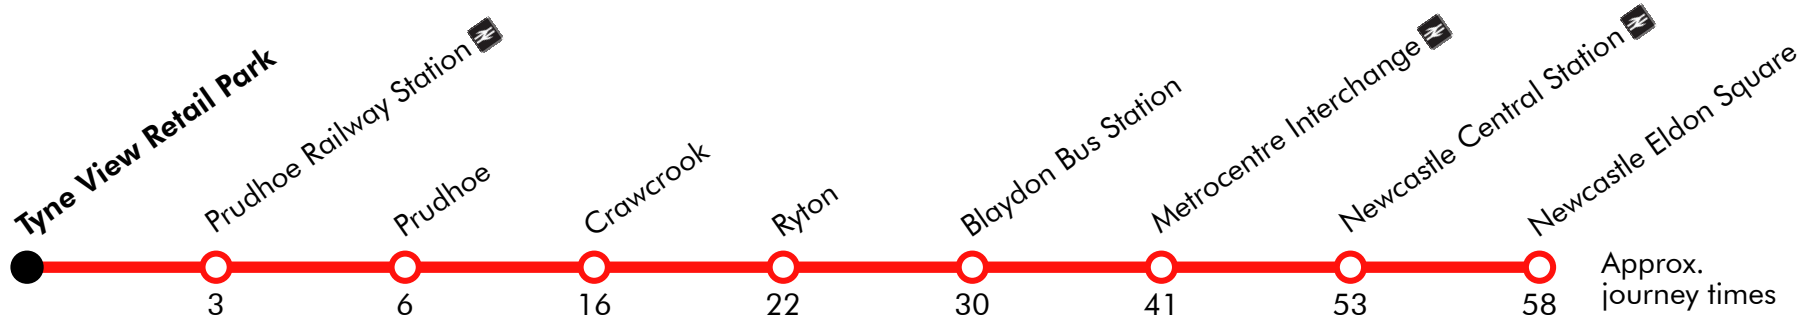

10B

Prudhoe - Blaydon - Newcastle

Effective from: 24/07/2022

Go North East

Monday to Friday

Notes:

* * * *

Tyne View Retail Park	....	....	0719	....	0819	0851	0921	0951	Then at these mins. past the hour	21	51	until	1521	1551	1625	1655	1728	1803
Prudhoe Railway Station	0618	0650	0722	0751	0822	0854	0924	0954		24	54		1524	1554	1628	1658	1731	1806
Prudhoe	0621	0653	0726	0755	0826	0858	0928	0958		28	58		1528	1558	1632	1702	1735	1809
Crawcrook	0631	0703	0736	0805	0836	0908	0938	1008		38	08		1538	1608	1642	1712	1745	1818
Ryton	0636	0710	0743	0812	0843	0914	0944	1014		44	14		1544	1614	1648	1718	1750	1823
Blaydon Bus Station	0644	0718	0751	0821	0851	0922	0952	1022		52	22		1552	1622	1656	1726	1758	1831
Metrocentre Interchange <i>arr</i>	0651	0726	0800	0830	0900	0931	1001	1031		01	31		1601	1631	1705	1735	1806	1838
Metrocentre Interchange <i>dep</i>	0652	0728	0802	0832	0902	0933	1003	1033		03	33		1603	1633	1707	1737	1808	1840
Newcastle Quayside		0737	0811	0841	0911													
Newcastle Central Station	0703	0741	0815	0845	0915	0946	1016	1046		16	46		1616	1646	1720	1750	1820	1851
Newcastle Eldon Square	0708	0747	0821	0851	0921	0951	1021	1051	21	51	1621	1651	1725	1755	1825	1855		

* Operates via Centrelink and Swing Bridge to Newcastle Clayton Street