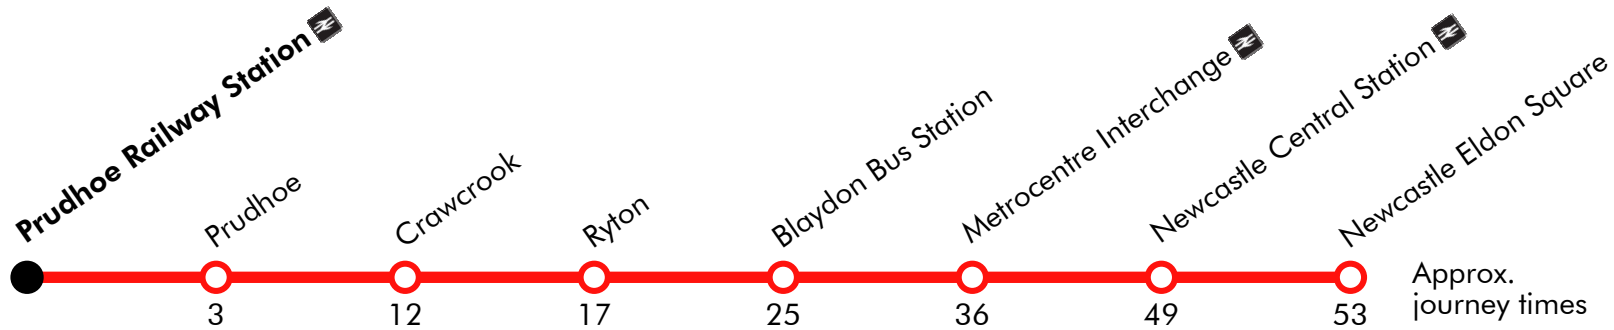

Via: Percy Street, Newgate Street, Neville Street, Askew Road West, Team Street, Gas Works Bridge Road, Colliery Road, St Omers Road, Scotswood View, Riverside Way, Chainbridge Road, Bus Station Link Road, Blaydon Bus Station, Bridge Street, Stella Road, Main Road, Main Street, Greenside Road, Woodside Lane, Folly Lane, Alma Terrace, Lead Road, Rockwood Hill Est

Effective from: 29/01/2023

Go North East

Monday to Friday

Notes:

*

Tyne View Retail Park	0732	0852		52		1452	1555	1659	1802	1904
Prudhoe Railway Station	0619	0735	0855		55		1455	1558	1702	1805	1907	2029	2129	2229	2329
Prudhoe	0622	0739	0858		58		1458	1601	1705	1808	1910	2032	2132	2232	2332
Crawcrook	0632	0750	0909	Then at these mins. past the hour	09		1509	1612	1715	1817	1918	2040	2140	2240	2340
Ryton	0637	0758	0915		15		1515	1618	1721	1822	1923	2045	2145	2245	2345
Blaydon Bus Station	0646	0808	0924		24		1524	1627	1730	1830	1931	2052	2152	2252	2352
Metrocentre Interchange <i>arr</i>	0653	0817	0933		33	until	1533	1636	1739	1837	1938	2059	2159	2259
Metrocentre Interchange <i>dep</i>	0655	0820	0936		36		1536	1639	1742	1839	1940	2101	2201	2301
Newcastle Quayside		0829												
Newcastle Central Station	0707	0833	0949		49		1549	1652	1755	1851	1951	2111	2211	2311
Newcastle Eldon Square	0712	0839	0954		54		1554	1657	1800	1855	1955	2115	2215	2315