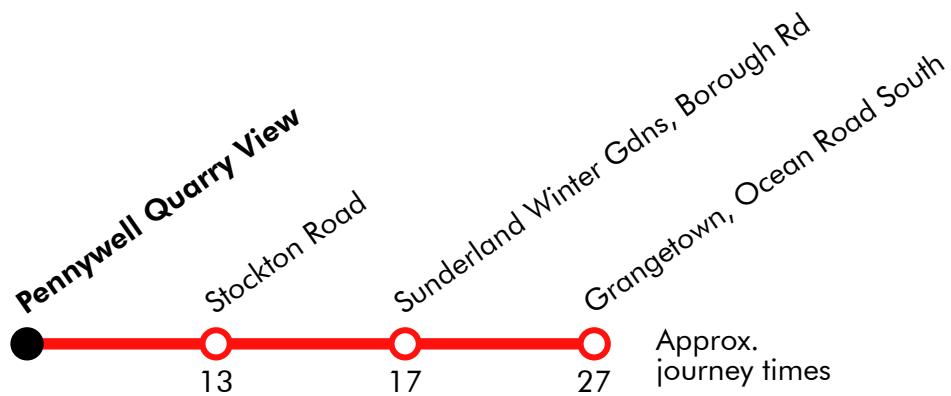

11

Pennywell - Pallion - Sunderland - Vilette Road - Grangetown Stagecoach

Effective from: 11/04/2021

Monday to Friday

Pennywell Quarry View	....	0623	0643	0701	0721	0741	0756	0811	0826	0841	0856	0911	0926	0941	0956	1011
Stockton Road	0627	0637	0657	0715	0735	0755	0810	0825	0840	0855	0910	0925	0940	0955	1010	1025
Sunderland Winter Gdns, Borough Rd	0629	0640	0700	0720	0740	0800	0815	0830	0845	0900	0915	0930	0945	1000	1015	1030
Grangetown, Ocean Road South	0639	0650	0710	0730	0750	0810	0825	0840	0855	0910	0925	0940	0955	1010	1025	1040

Monday to Friday (continued)

Pennywell Quarry View	1026	1041	1056	Then at these mins. past the hour	11	26	41	56	until	1611	1626	1641	1656	1711	1728	1746	1813
Stockton Road	1040	1055	1110		25	40	55	10		1625	1640	1655	1710	1725	1742	1800	1827
Sunderland Winter Gdns, Borough Rd	1045	1100	1115		30	45	00	15		1630	1645	1700	1715	1730	1747	1804	1831
Grangetown, Ocean Road South	1055	1110	1125		40	55	10	25		1640	1655	1710	1725	1740	1757	1814	1841

Monday to Friday (continued)

Pennywell Quarry View	1849	1919	1949	2019	2049	2119	2149	2219	2249
Stockton Road	1902	1932	2002	2032	2102	2132	2202	2232	2302
Sunderland Winter Gdns, Borough Rd	1904	1934	2004	2034	2104	2134	2204	2234	2304
Grangetown, Ocean Road South	1914	1944	2014	2044	2114	2144	2214	2244	2314