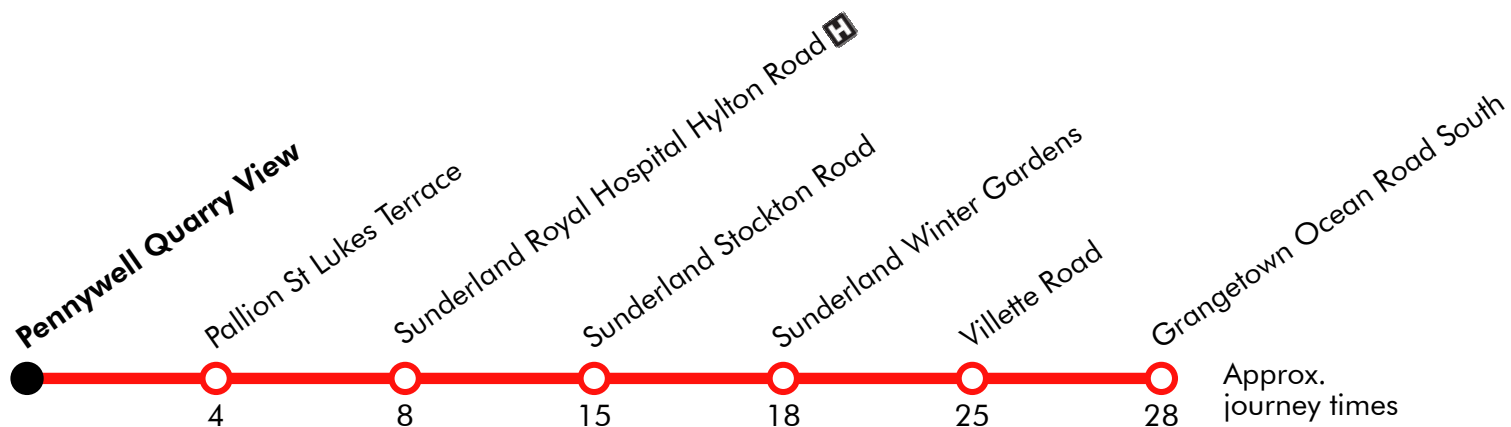

11

Pennywell - Sunderland Royal Hospital - Sunderland - Vilette Road - Grangetown Stagecoach

Effective from: 28/01/2024

Monday to Friday

Pennywell Quarry View	....	0623	0658	0718	0735	0755	0815	0835	0855	Then at these mins. past the hour	15	35	55	until	1615	1635	1655
Pallion St Lukes Terrace	....	0627	0702	0722	0739	0759	0819	0839	0859		19	39	59		1619	1639	1659
Sunderland Royal Hospital Hylton Road	....	0631	0706	0726	0743	0803	0823	0843	0903		23	43	03		1623	1643	1703
Sunderland Stockton Road	0622	0637	0712	0733	0752	0812	0832	0852	0912		32	52	12		1632	1652	1712
Sunderland Winter Gardens	0624	0640	0715	0736	0756	0816	0836	0856	0916		36	56	16		1636	1656	1716
Vilette Road	0631	0647	0722	0743	0803	0823	0843	0903	0923		43	03	23		1643	1703	1723
Grangetown Ocean Road South	0634	0650	0725	0746	0806	0826	0846	0906	0926		46	06	26		1646	1706	1726

Monday to Friday (continued)

Pennywell Quarry View	1715	1735	1755	1813	1848	1918	1948	2018	2048	2118	2148	2218	2248
Pallion St Lukes Terrace	1719	1739	1759	1817	1852	1922	1952	2022	2052	2122	2152	2222	2252
Sunderland Royal Hospital Hylton Road	1723	1743	1803	1821	1856	1926	1956	2026	2056	2126	2156	2226	2256
Sunderland Stockton Road	1732	1749	1809	1827	1901	1931	2001	2031	2101	2131	2201	2231	2301
Sunderland Winter Gardens	1736	1752	1812	1830	1904	1934	2004	2034	2104	2134	2204	2234	2304
Vilette Road	1743	1759	1819	1837	1911	1941	2011	2041	2111	2141	2211	2241	2311
Grangetown Ocean Road South	1746	1802	1822	1840	1914	1944	2014	2044	2114	2144	2214	2244	2314