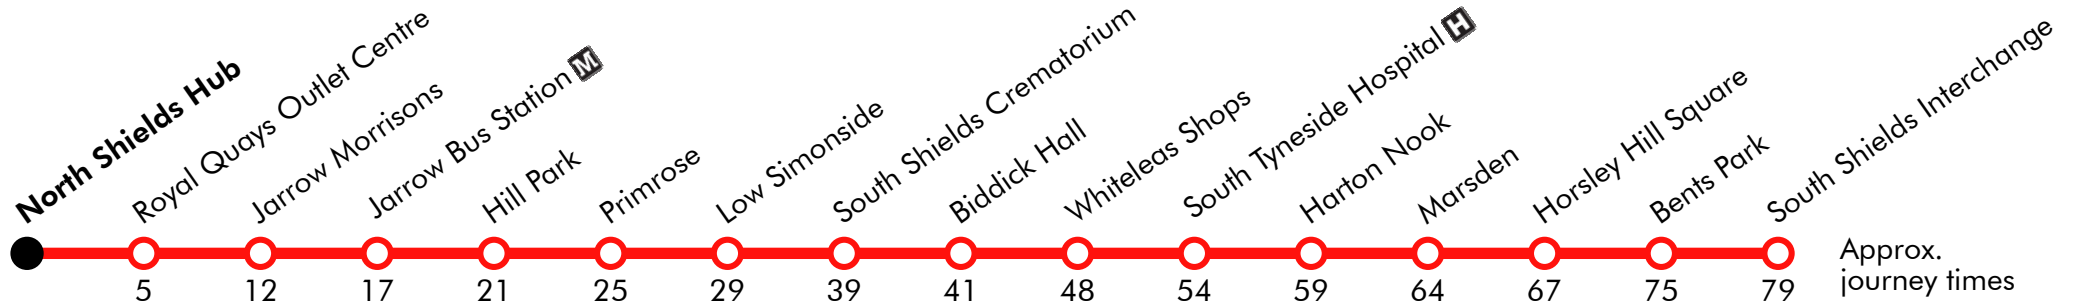

11

North Shields - Jarrow - South Tyneside Hospital - South Shields Stagecoach

Effective from: 03/09/2023

Monday to Friday

North Shields Hub	....	....	0644	....	....	0719	0749	0829	0906	0936		06 36		1406	1436	1509	1544
Royal Quays Outlet Centre	....	....	0649	....	....	0724	0754	0834	0911	0941		11 41		1411	1441	1514	1549
Jarrow Morrisons	....	....		....	....		0802	0842	0919	0949		19 49		1419	1449	1522	1557
Jarrow Bus Station	<i>arr</i>	....	0659	....	....	0734	0805	0845	0922	0952		22 52		1422	1452	1525	1600
Jarrow Bus Station	<i>dep</i>	....	....	....	....	0743	0813	0848	0923	0953		23 53		1423	1453	1528	1603
Hill Park	....	....	....	....	....	0747	0817	0852	0927	0957	Then	27 57		1427	1457	1532	1607
Primrose	....	....	....	....	....	0751	0821	0856	0931	1001	at	31 01		1431	1501	1536	1611
Low Simonside	....	0635	....	....	0726	0755	0825	0900	0935	1005	these	35 05		1435	1505	1540	1615
South Shields Crematorium	....	0642	....	....	0736	0805	0835	0910	0945	1015	mins.	45 15	until	1445	1515	1550	1625
Biddick Hall	0614	0644	....	0714	0738	0807	0837	0912	0947	1017	past	47 17		1447	1517	1552	1627
Whiteleas Shops	0620	0650	....	0720	0745	0814	0844	0919	0954	1024	the	54 24		1454	1524	1559	1634
South Tyneside Hospital	0624	0654	....	0724	0751	0820	0850	0925	1000	1030	hour	00 30		1500	1530	1605	1640
Harton Nook	0629	0659	....	0729	0756	0825	0855	0930	1005	1035		05 35		1505	1535	1610	1645
Marsden	0633	0703	....	0733	0802	0836	0906	0936	1011	1041		11 41		1511	1541	1616	1651
Horsley Hill Square	0636	0706	....	0736	0805	0839	0909	0939	1014	1044		14 44		1514	1544	1619	1654
Bents Park	0642	0712	....	0742	0813	0847	0917	0947	1022	1052		22 52		1522	1552	1627	1702
South Shields Interchange	0646	0716	....	0746	0818	0852	0922	0952	1027	1057		27 57		1527	1557	1632	1707