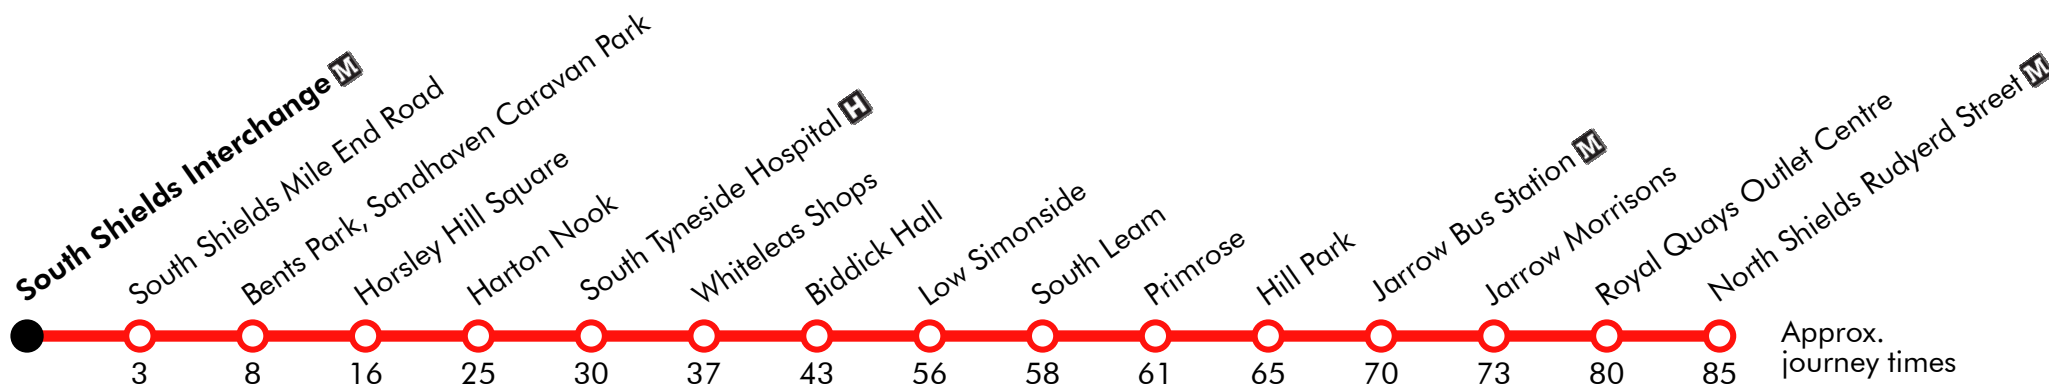

10

South Shields - South Tyneside Hospital - Jarrow - North Shields Stagecoach

Effective from: 25/07/2021

Monday to Friday

South Shields Interchange	....	....	....	....	0649	0717	0752	0832	0906	0936		06 36		1306	1336	1406
South Shields Mile End Road	....	....	....	....	0652	0720	0755	0835	0909	0939		09 39		1309	1339	1409
Bents Park, Sandhaven Caravan Park	....	....	....	....	0656	0725	0801	0841	0915	0945		15 45		1315	1345	1415
Horsley Hill Square	....	....	....	....	0704	0734	0810	0850	0924	0954		24 54		1324	1354	1424
Harton Nook	....	....	....	....	0713	0743	0819	0859	0933	1003		33 03		1333	1403	1433
South Tyneside Hospital	....	0616	....	0646	0718	0748	0828	0908	0938	1008		38 08		1338	1408	1438
Whiteleas Shops	....	0620	....	0653	0725	0755	0835	0915	0945	1015	Then at these mins. past the hour	45 15	until	1345	1415	1445
Biddick Hall	....	0627	....	0659	0731	0801	0841	0921	0951	1021		51 21		1351	1421	1451
Low Simonside	arr	....	0635	....	0711	0743	0813	0853	0933	1003		03 33		1403	1433	1503
Low Simonside	dep	....	....	....	0711	0743	0818	0858	0933	1003		03 33		1403	1433	1507
South Leam	....	....	....	0712	0744	0819	0859	0934	1004	1034		04 34		1404	1434	1508
Primrose	....	....	....	0715	0747	0822	0902	0937	1007	1037		07 37		1407	1437	1511
Hill Park	....	....	....	0720	0752	0827	0907	0942	1012	1042		12 42		1412	1442	1516
Jarrow Bus Station	arr	....	....	0724	0756	0831	0911	0946	1016	1046		16 46		1416	1446	1520
Jarrow Bus Station	dep	0627	....	0702	0734	0801	0836	0916	0946	1016		16 46		1416	1446	1520
Jarrow Morrisons		....		0804	0839	0919	0949	1019	1049			19 49		1419	1449	1523
Royal Quays Outlet Centre	0637	....	0712	0744	0811	0846	0926	0956	1026	1056		26 56		1426	1456	1530
North Shields Rudyerd Street	0642	....	0717	0749	0816	0851	0931	1001	1031	1101		31 01		1431	1501	1535