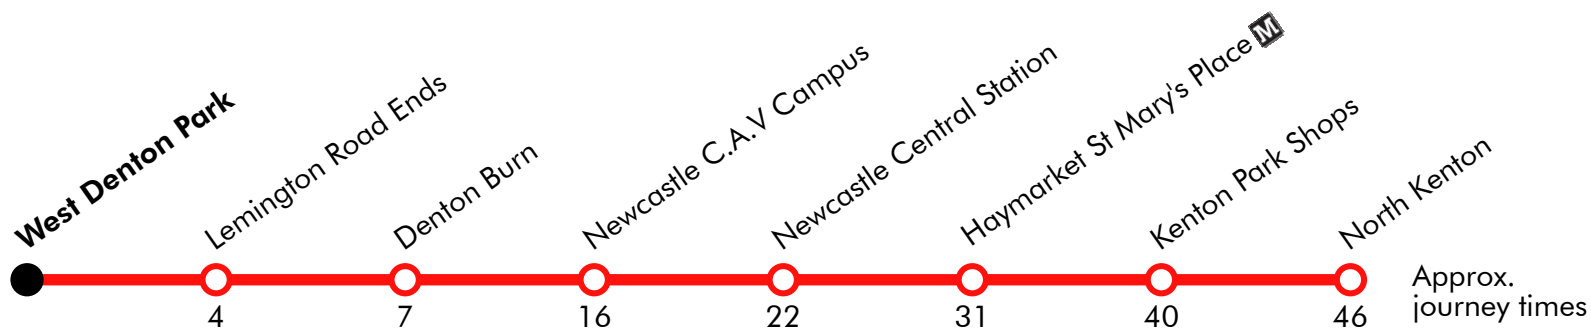

## West Denton Park - North Kenton

Effective from: 05/09/2021

Stagecoach