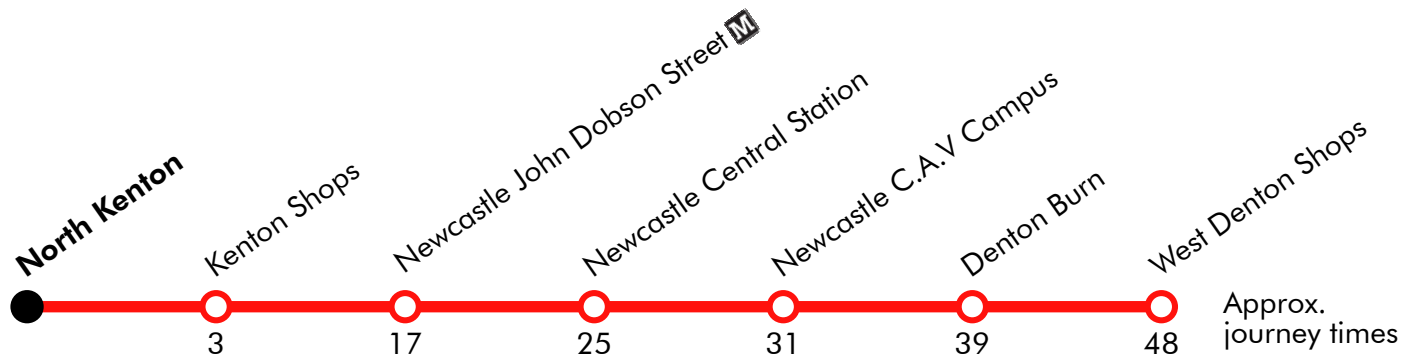

11

North Kenton - West Denton

Effective from: 05/09/2021

Stagecoach

Monday to Friday

North Kenton	0605	0633	0705	0725	0750	0810	0830	0855	0915	0935	0955	Then at these mins. past the hour	15	35	55	until	1515	1540
Kenton Shops	0608	0636	0709	0729	0754	0814	0834	0859	0919	0939	0959		19	39	59		1519	1544
Newcastle John Dobson Street	0620	0648	0724	0744	0809	0829	0849	0914	0934	0954	1014		34	54	14		1534	1559
Newcastle Central Station	0627	0655	0732	0752	0822	0842	0902	0927	0942	1002	1022		42	02	22		1542	1612
Newcastle C.A.V Campus	0633	0701	0738	0800	0830	0850	0910	0935	0950	1010	1030		50	10	30		1550	1620
Denton Burn	0640	0708	0747	0809	0839	0859	0919	0944	0959	1019	1039		59	19	39		1559	1629
West Denton Shops	0648	0716	0755	0819	0849	0909	0929	0954	1009	1029	1049	09	29	49	1609	1639		

Monday to Friday (continued)

North Kenton	1605	....	1645	1710	1735	1800	1831	1906	1926	2006	2026	2106	2126	2206	2226	2253
Kenton Shops	1609	....	1649	1714	1739	1804	1834	1909	1929	2009	2029	2109	2129	2209	2229	2256
Newcastle John Dobson Street	1624	1649	1704	1729	1754	1819	1846	1921	1941	2021	2041	2121	2141	2221	2241	2308
Newcastle Central Station	1637	1657	1717	1742	1807	1827	1853	1928	1948	2028	2048	2128	2148	2228	2248	2315
Newcastle C.A.V Campus	1645	1705	1725	1750	1815	1835	1859	1934	1954	2034	2054	2134	2154	2234	2254	2321
Denton Burn	1654	1714	1734	1759	1824	1844	1906	1941	2001	2041	2101	2141	2201	2241	2301	2328
West Denton Shops	1704	1724	1744	1809	1834	1854	1914	1949	2009	2049	2109	2149	2209	2249	2309	2336