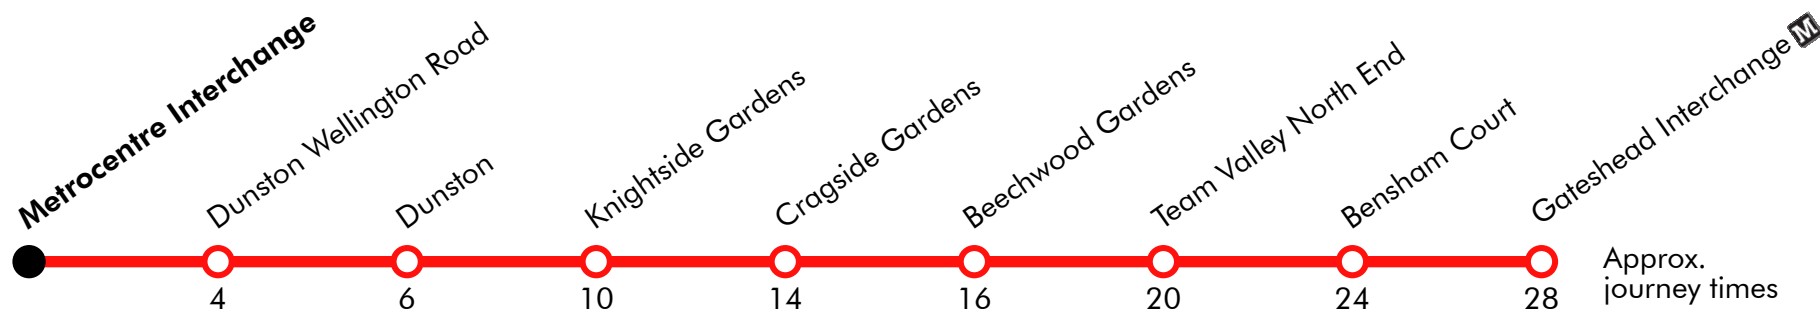

11A

Metrocentre - Lobley Hill - Gateshead

Effective from: 03/09/2017

Go North East

Sunday

Metrocentre Interchange	....	1042	1142	1242	1342	1442	1542	1642	1742
Dunston Wellington Road	0947	1047	1147	1247	1347	1447	1547	1647	1747
Dunston	0949	1049	1149	1249	1349	1449	1549	1649	1749
Knightside Gardens	0953	1053	1153	1253	1353	1453	1553	1653	1753
Cragside Gardens	0957	1057	1157	1257	1357	1457	1557	1657	1757
Beechwood Gardens	0958	1058	1158	1258	1358	1458	1558	1658	1758
Team Valley North End	1002	1102	1202	1302	1402	1502	1602	1702	1802
Bensham Court	1006	1106	1206	1306	1406	1506	1606	1706	1806
Gateshead Interchange	1011	1111	1211	1311	1411	1511	1611	1711	1811

Via: Scotswood View, St Omers Road, Wellington Road, Ravensworth Road, Wilson Street, Maple Avenue, Knightside Gardens, Cragside Gardens, Rothbury Gardens, Beechwood Gardens, Lobley Hill Road, Bensham Road, West Street