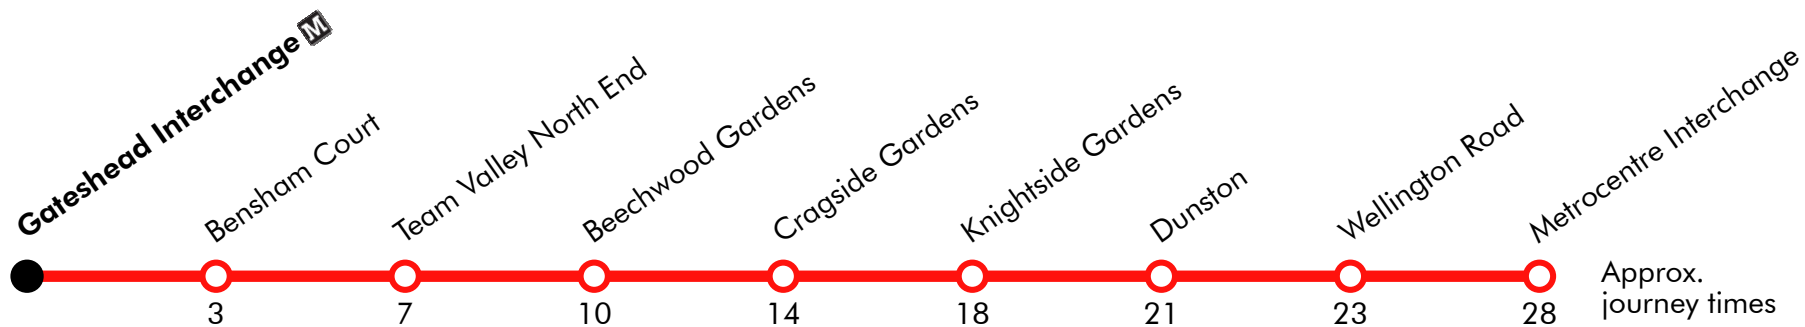

* Operates via Lobley Hill Road and Chiltern Gardens to Malvern Gardens

Via: Scotswood View, St Omers Road, Wellington Road, Ravensworth Road, Wilson Street, Maple Avenue, Knightside Gardens, Malvern Gardens, Moorfoot Gardens, Malvern Gardens, Chiltern Gardens, Lobley Hill Road, Bensham Road, West Street, High Street, Pilgrim Street, Market Street, New Bridge Street, Shields Road, Fossway, Shields Road, High Street West, High Street East, Wallsend High Street, Tynemouth Road, Howdon Lane, Bewicke Street, Howdon Road, Nelson Terrace, St Johns Terrace, Howdon Road, Coble Dene, Chirton Way, Chirton Dene Way, George Stephenson Way, Howdon Road, Saville Street West, Bedford Street, Howard Street, West Percy Street, Albion Road, Albion Road West, Hawkeys Lane, Walton Avenue, North Road, Preston North Road, Malvern Road, Devon Road, Rake Lane, Shields Road, Hillheads Road, Park Avenue, Park Road, Park Avenue

11A

Gateshead - Lobley Hill - Metrocentre

Go North East

Effective from: 03/09/2017

Sunday

Gateshead Interchange	0945		45		1545	1645	1745
Bensham Court	0948	Then at these mins. past the hour	48	until	1548	1648	1748
Team Valley North End	0952		52		1552	1652	1752
Beechwood Gardens	0955		55		1555	1655	1755
Cragside Gardens	0959		59		1559	1659	1759
Knightside Gardens	1003		03		1603	1703	1803
Dunston	1006		06		1606	1706	1806
Wellington Road	1008		08		1608	1708	1808
Metrocentre Interchange	1013		13		1613	1713	1813