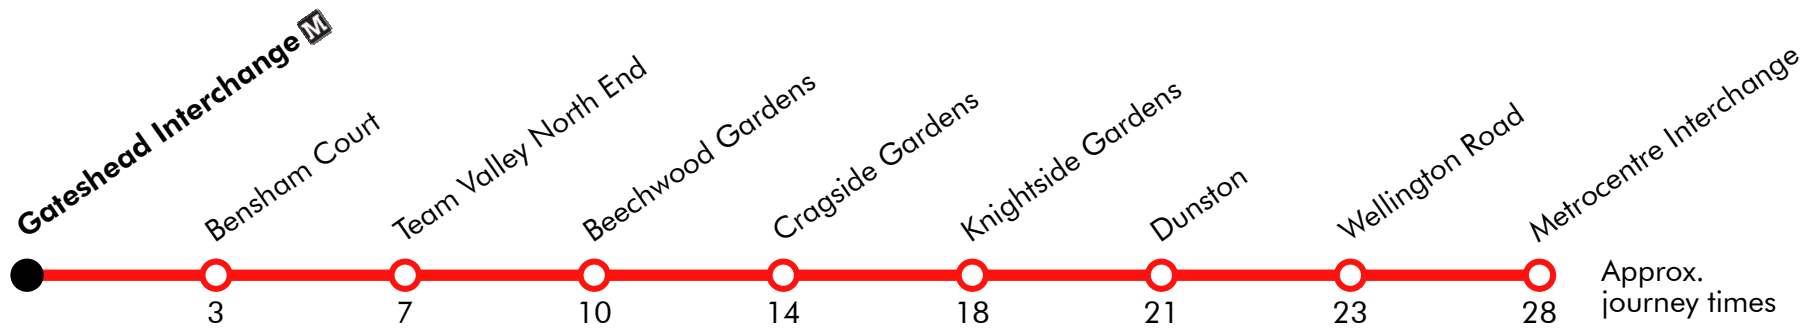

* Operates via Lobley Hill Road and Chiltern Gardens to Malvern Gardens

Via: Scotswood View, St Omers Road, Wellington Road, Ravensworth Road, Wilson Street, Maple Avenue, Knightside Gardens, Malvern Gardens, Moorfoot Gardens, Malvern Gardens, Chiltern Gardens, Lobley Hill Road, Bensham Road, West Street, High Street, Pilgrim Street, Market Street, New Bridge Street, Shields Road, Fossway, Shields Road, High Street West, High Street East, Wallsend High Street, Tynemouth Road, Howdon Lane, Bewicke Street, Howdon Road, Nelson Terrace, St Johns Terrace, Howdon Road, Coble Dene, Chirton Way, Chirton Dene Way, George Stephenson Way, Howdon Road, Saville Street West, Bedford Street, Howard Street, West Percy Street, Albion Road, Albion Road West, Hawkeys Lane, Walton Avenue, North Road, Preston North Road, Malvern Road, Devon Road, Rake Lane, Shields Road, Hillheads Road, Park Avenue, Park Road, Park Avenue

11A

Gateshead - Lobley Hill - Metrocentre

Go North East

Effective from: 03/09/2017

Sunday

Gateshead Interchange	0945		45		1545	1645	1745
Bensham Court	0948	Then at these mins. past the hour	48	until	1548	1648	1748
Team Valley North End	0952		52		1552	1652	1752
Beechwood Gardens	0955		55		1555	1655	1755
Cragside Gardens	0959		59		1559	1659	1759
Knightside Gardens	1003		03		1603	1703	1803
Dunston	1006		06		1606	1706	1806
Wellington Road	1008		08		1608	1708	1808
Metrocentre Interchange	1013		13		1613	1713	1813