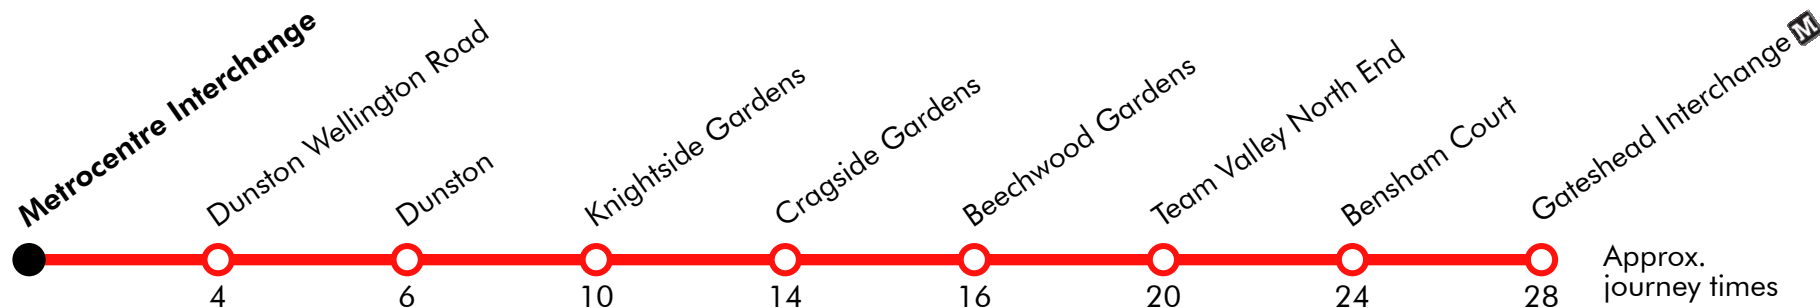

11A

Metrocentre - Lobley Hill - Gateshead

Go North East

Effective from: 03/09/2017

Sunday

Metrocentre Interchange	....	1042	1142	1242	1342	1442	1542	1642	1742
Dunston Wellington Road	0947	1047	1147	1247	1347	1447	1547	1647	1747
Dunston	0949	1049	1149	1249	1349	1449	1549	1649	1749
Knightside Gardens	0953	1053	1153	1253	1353	1453	1553	1653	1753
Cragside Gardens	0957	1057	1157	1257	1357	1457	1557	1657	1757
Beechwood Gardens	0958	1058	1158	1258	1358	1458	1558	1658	1758
Team Valley North End	1002	1102	1202	1302	1402	1502	1602	1702	1802
Bensham Court	1006	1106	1206	1306	1406	1506	1606	1706	1806
Gateshead Interchange	1011	1111	1211	1311	1411	1511	1611	1711	1811

Via: Scotswood View, St Omers Road, Wellington Road, Ravensworth Road, Wilson Street, Maple Avenue, Knightside Gardens, Cragside Gardens, Rothbury Gardens, Beechwood Gardens, Lobley Hill Road, Bensham Road, West Street