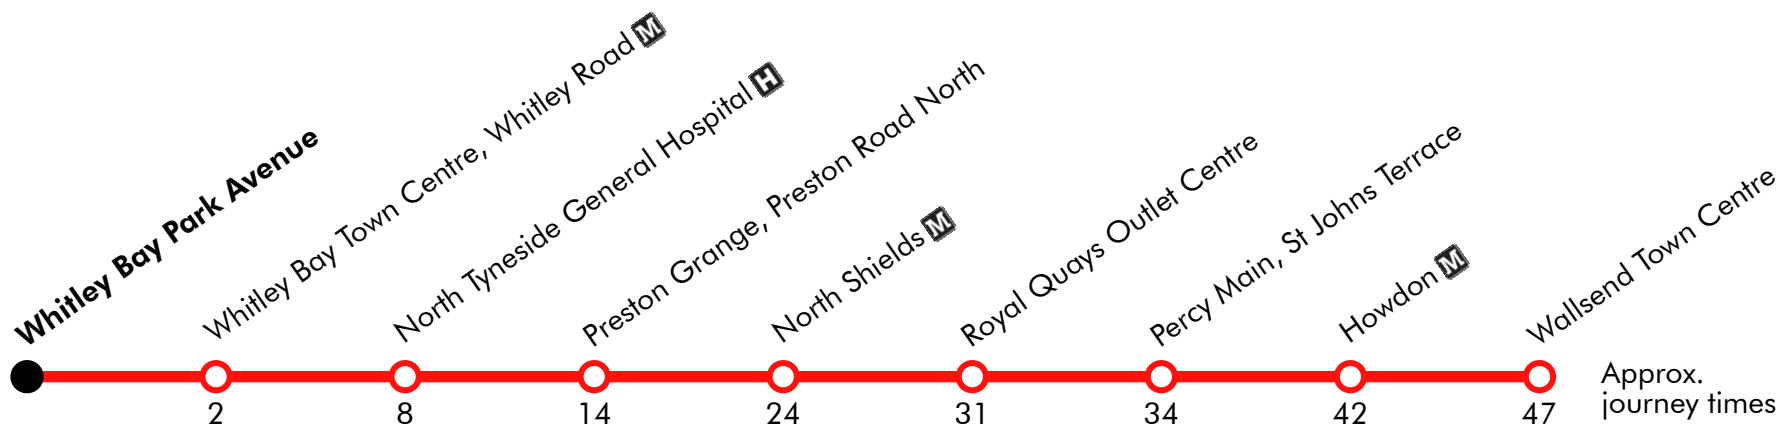

# Whitley Bay - North Shields - Wallsend

Effective from: 19/05/2019

Go North East: Blue Arrow

## Monday to Friday (continued)

Whitley Bay Park Avenue	....	1740	1810	1840		10 40		2140	2210	2240	2310
Whitley Bay Town Centre, Whitley Road	1700	1742	1812	1842		12 42		2142	2212	2242	2312
North Tyneside General Hospital	1707	1748	1818	1848	Then at these mins.	18 48		2148	2218	2248	2318
Preston Grange, Preston Road North	1713	1754	1824	1854		24 54		2154	2224	2254	2324
North Shields-Railway Terrace	<i>arr</i> 1724	1803	1833	1903		33 03		2203	2233	2303	2333
North Shields-Railway Terrace	<i>dep</i> 1725	1804	1834	1904		34 04	until	2204	2234	2304	....
Royal Quays Outlet Centre	1732	1811	1841	1911	past the hour	41 11		2211	2241	2311	....
Percy Main, St Johns Terrace	1735	1814	1844	1914		44 14		2214	2244	2314	....
Howdon-Tynemouth Road	1743	1822	1852	1922		52 22		2222	2252	2322	....
Wallsend Interchange	1752	1830	1900	1930		00 30		2230	2300	2330	....
Wallsend, High Street West	....	....	....	....		....	....	....	....	....	....