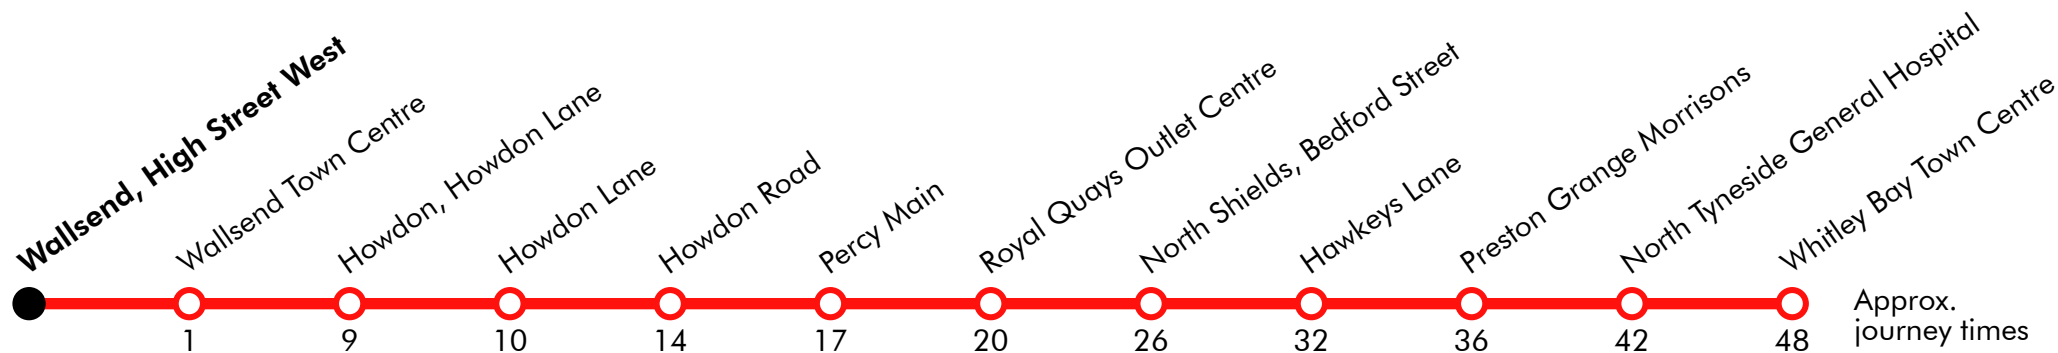

\$ This journey is operated by Gateshead Central Taxis

Via: Whitley Road, Hillheads Road, Shields Road, Rake Lane, Devon Road, Malvern Road, Preston North Road, Preston Road, Walton Avenue, Hawkeys Lane, Albion Road West, Nile Street, Railway Terrace, Prudhoe Street, Howdon Road, George Stephenson Way, Chirton Dene Way, Chirton Way, Coble Dene, Howdon Road, St Johns Terrace, Nelson Terrace, Howdon Road, East Howdon, Bewicke Street, Clavering Street, Howdon Lane, Tynemouth Road, Lodge Terrace, High Street East, Station Road, Elton Street East, High Street West

11

Wallsend - North Shields - Whitley Bay

Go North East: Little Coasters

Effective from: 13/10/2021

Monday to Friday

Wallsend, High Street West	0649	0719	0747	0815	0845	0917	0949	1019	1049		19	49		1419	1449	1524
Wallsend Town Centre																
Howdon, Howdon Lane	0657	0727	0756	0825	0855	0927	1000	1030	1100		30	00		1430	1500	1535
Howdon Lane																
Howdon Road	0701	0731	0800	0829	0859	0931	1004	1034	1104	Then at these	34	04		1434	1504	1539
Percy Main	0705	0735	0804	0833	0903	0935	1008	1038	1108		38	08		1438	1508	1543
Royal Quays Outlet Centre	0706	0736	0805	0834	0904	0936	1009	1039	1109	mins. past the hour	39	09	until	1439	1509	1544
North Shields, Bedford Street <i>arr</i>	0714	0744	0813	0843	0913	0945	1018	1048	1118		48	18		1448	1518	1553
North Shields, Bedford Street <i>dep</i>	0715	0745	0815	0845	0915	0947	1020	1050	1120	50	20	1450	1522	1557		
Hawkeys Lane	0721	0751	0822	0852	0922	0954	1027	1057	1127	57	27	1457	1529	1604		
Preston Grange Morrisons	0726	0756	0828	0858	0928	1000	1033	1103	1133	03	33	1503	1535	1610		
North Tyneside General Hospital	0732	0802	0834	0904	0934	1006	1039	1109	1139	09	39	1509	1541	1616		
Whitley Bay Town Centre	0739	0809	0841	0911	0941	1013	1046	1116	1146	16	46	1516	1548	1623		