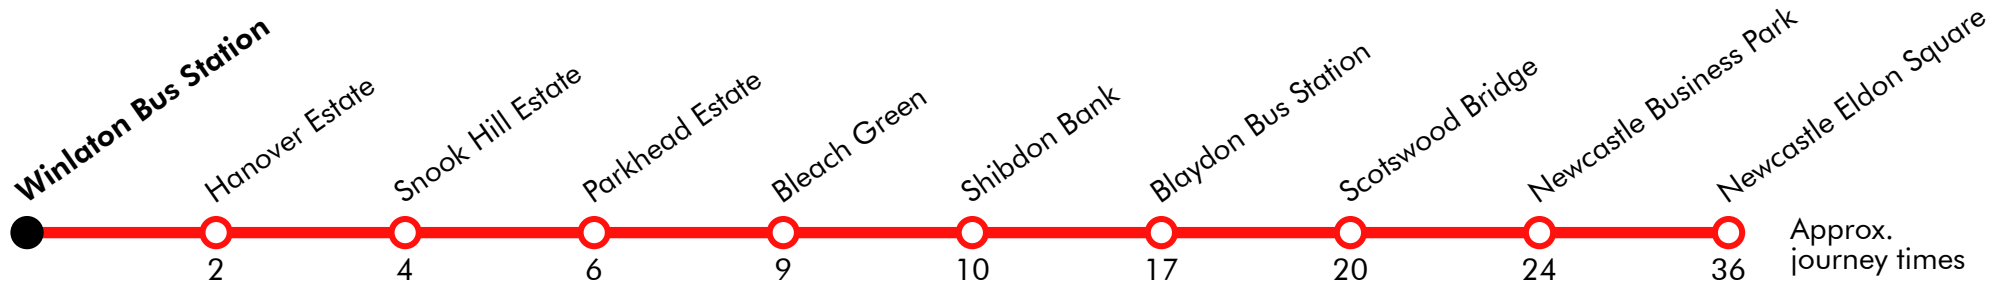

12A

Winlaton - Parkhead Estate - Blaydon - Scotswood Road - Newcastle

Go North East

Effective from: 05/09/2021

Monday to Friday

Winlaton Bus Station	0634	0659	0726	0755	0837	0910	0940	1012	1042		12 42		1412	1442	1514	1547	1623
Hanover Estate	0636	0701	0728	0758	0840	0913	0943	1015	1045		15 45		1415	1445	1517	1550	1626
Snook Hill Estate	0638	0703	0730	0800	0842	0915	0945	1017	1047		17 47		1417	1447	1519	1552	1628
Parkhead Estate	0640	0705	0732	0802	0844	0917	0947	1019	1049	Then at these mins.	19 49	until	1419	1449	1521	1554	1630
Bleach Green	0643	0708	0735	0806	0847	0920	0951	1022	1052		22 52		1422	1452	1524	1557	1633
Shibdon Bank	0645	0710	0737	0808	0850	0921	0953	1023	1053		23 53		1423	1453	1525	1558	1634
Blaydon Bus Station <i>arr</i>	0650	0715	0744	0815	0855	0926	0958	1028	1058	past the hour	28 58		1428	1458	1530	1603	1639
Blaydon Bus Station <i>dep</i>	0651	0717	0746	0817	0857	0928	1000	1030	1100		30 00		1430	1500	1532	1604	1641
Scotswood Bridge	0654	0720	0750	0821	0900	0931	1003	1033	1103		33 03		1433	1503	1535	1607	1644
Newcastle Business Park	0659	0725	0757	0828	0904	0935	1007	1037	1107		37 07		1437	1507	1539	1611	1649
Newcastle Eldon Square	0710	0740	0812	0842	0916	0947	1019	1049	1119		49 19		1449	1519	1551	1625	1703