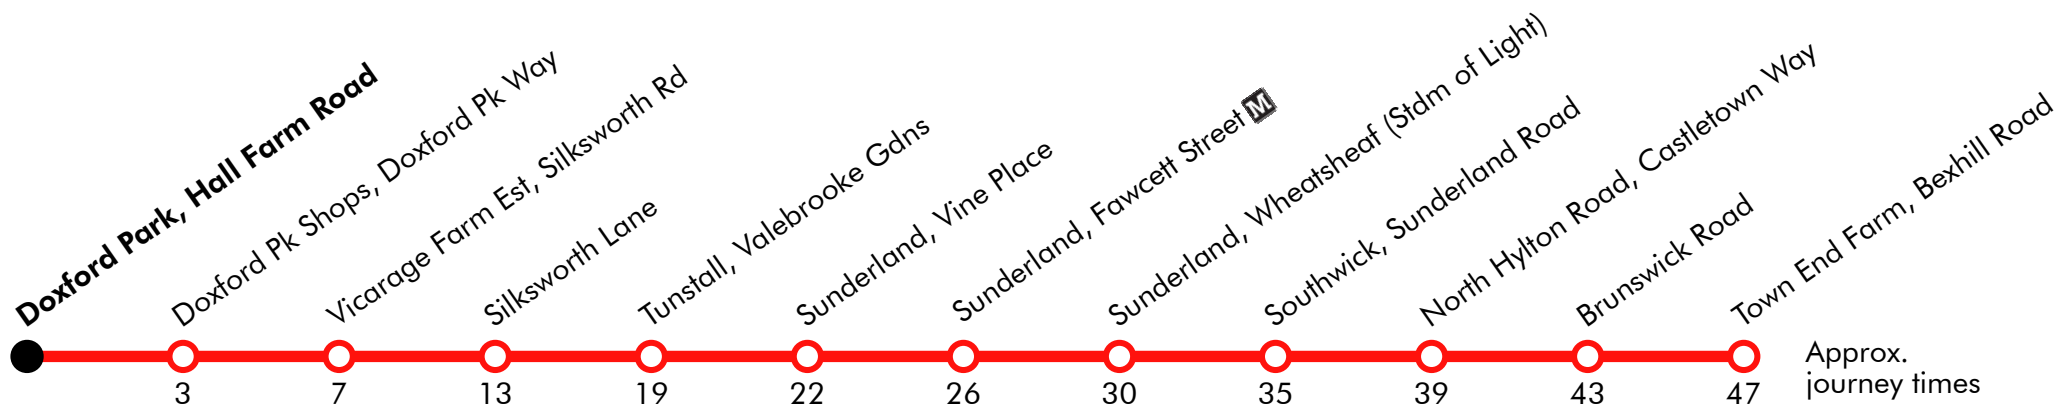

12

Doxford Park - Sunderland - Southwick - Town End Farm

Stagecoach

Effective from: 18/07/2021

Monday to Friday

Doxford Park, Hall Farm Road	0715	0739	0803	0815	0842	0906	0918	0942	1006	1018	1042	1106	1118	1142	1206
Doxford Pk Shops, Doxford Pk Way	0718	0742	0806	0818	0845	0909	0921	0945	1009	1021	1045	1109	1121	1145	1209
Vicarage Farm Est, Silksworth Rd	0722	0746	0810	0822	0849	0913	0925	0949	1013	1025	1049	1113	1125	1149	1213
Silksworth Lane	0728	0752	0816	0828	0855	0919	0931	0955	1019	1031	1055	1120	1132	1156	1220
Tunstall, Valebrooke Gdns	0733	0757	0821	0833	0900	0924	0936	1000	1024	1036	1100	1126	1138	1202	1226
Sunderland, Vine Place	0736	0800	0824	0836	0903	0927	0939	1003	1027	1039	1103	1129	1141	1205	1229
Sunderland, Fawcett Street	0739	0803	0827	0839	0906	0930	0942	1006	1030	1042	1106	1134	1146	1210	1234
Sunderland, Wheatshaeaf (Stdm of Light)	0742	0806	0830	0842	0909	0933	0945	1009	1034	1046	1110	1138	1150	1214	1238
Southwick, Sunderland Road	0747	0811	0835	0847	0914	0938	0950	1014	1039	1051	1115	1143	1155	1219	1243
North Hylton Road, Castletown Way	0751	0815	0839	0851	0918	0942	0954	1018	1043	1055	1119	1147	1159	1223	1247
Brunswick Road	0755	0819	0843	0855	0922	0946	0958	1022	1047	1059	1123	1151	1203	1227	1251
Town End Farm, Bexhill Road	0757	0821	0845	0857	0924	0948	1000	1024	1052	1104	1128	1156	1208	1232	1256