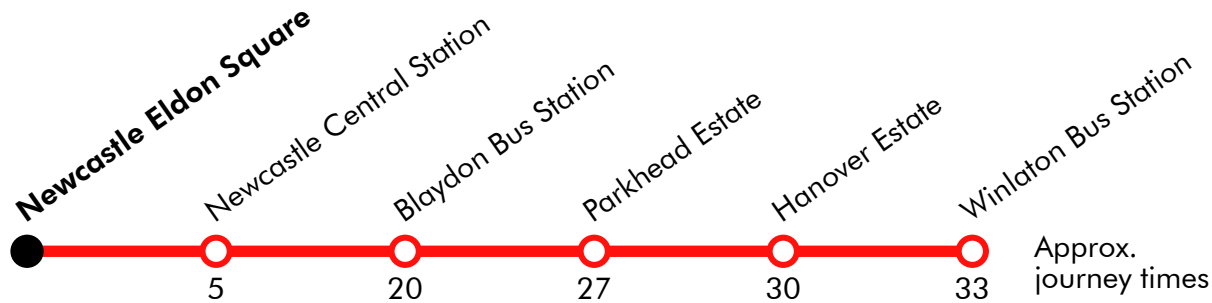

12

Newcastle - Scotswood Road - Blaydon - Winlaton

Go North East

Effective from: 12/03/2023

Monday to Friday

Newcastle Eldon Square	0605	0655	0725	0755	0825	0855	0925	1000	1030			00 30		1400	1430	1500	1530	1605	
Newcastle Central Station	0610	0700	0730	0801	0831	0901	0931	1006	1036	Then at these mins. past the hour		06 36		1406	1436	1506	1536	1611	
William Armstrong Drive	0616	0706	0736	0808	0838	0908	0938												1619
Blaydon Bus Station <i>arr</i>	0624	0714	0745	0817	0847	0917	0947	1020	1050			20 50	until		1420	1450	1521	1551	1630
Blaydon Bus Station <i>dep</i>	0625	0715	0747	0819	0849	0919	0949	1023	1053			23 53			1423	1453	1524	1554	1632
Parkhead Estate	0632	0722	0754	0827	0857	0927	0957	1031	1101			31 01		1431	1501	1532	1602	1640	
Hanover Estate	0634	0724	0756	0830	0900	0930	1000	1034	1104		34 04		1434	1504	1535	1605	1643		
Winlaton Bus Station	0637	0727	0759	0833	0903	0933	1003	1037	1107		37 07		1437	1507	1538	1608	1646		

Via: Percy Street, Newgate Street, Neville Street, Railway Street, Scotswood Road, Chainbridge Road, Bus Station Link Road, Blaydon Bus Station, Shibdon Road, Shibdon Bank, Clavering Road, Axwell View, Park Lane, Coldstream Drive, Beverley Drive, Winlaton Bus Station