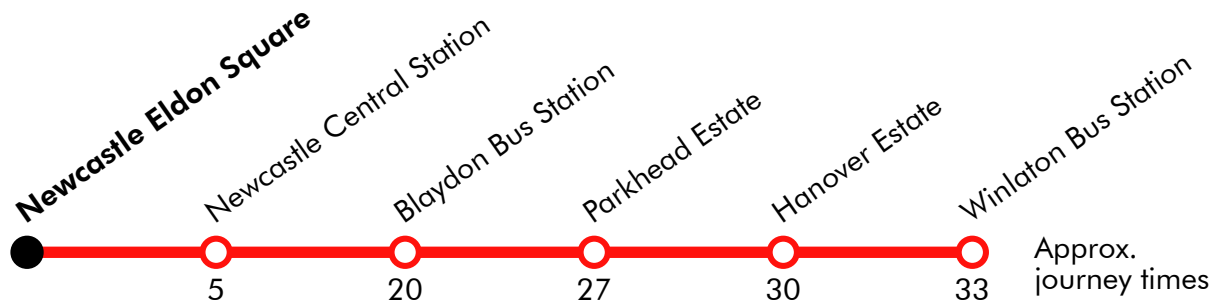

12

Newcastle - Scotswood Road - Blaydon - Heddon View - Winlaton Go North East

Effective from: 28/01/2024

Monday to Friday

Newcastle Eldon Square	0605	0655	0725	0755	0825	0855	0925	1000	1030	Then at these mins. past the hour	00	30	until	1400	1430	1500	1530	1605	
Newcastle Central Station	0610	0700	0730	0801	0831	0901	0931	1006	1036		06	36		1406	1436	1506	1536	1611	
William Armstrong Drive	0616	0706	0736	0808	0838	0908	0938												1619
Blaydon Bus Station <i>arr</i>	0624	0714	0745	0817	0847	0917	0947	1020	1050		20	50		1420	1450	1521	1551	1630	
Blaydon Bus Station <i>dep</i>	0625	0715	0747	0819	0849	0919	0949	1023	1053	23	53	1423	1453	1524	1554	1632			
Parkhead Estate	0632	0722	0754	0827	0857	0927	0957	1031	1101	31	01	1431	1501	1532	1602	1640			
Hanover Estate	0634	0724	0756	0830	0900	0930	1000	1034	1104	34	04	1434	1504	1535	1605	1643			
Winlaton Bus Station	0637	0727	0759	0833	0903	0933	1003	1037	1107	37	07	1437	1507	1538	1608	1646			

Monday to Friday (continued)

Newcastle Eldon Square	1635	1705	1735	1805	1835	1855	2005	2115	2215	2315
Newcastle Central Station	1641	1711	1741	1811	1841	1900	2010	2120	2220	2320
William Armstrong Drive	1649	1719	1749	1819	1849					
Blaydon Bus Station <i>arr</i>	1700	1730	1800	1830	1900	1912	2022	2132	2232	2332
Blaydon Bus Station <i>dep</i>	1702	1732	1802	1832	1902	1913	2023	2133	2233	2333
Parkhead Estate	1710	1740	1810	1840	1910	1920	2030	2140	2240	2340
Hanover Estate	1713	1743	1813	1843	1913	1922	2032	2142	2242	2342
Winlaton Bus Station	1716	1746	1816	1846	1916	1925	2035	2145	2245	2345