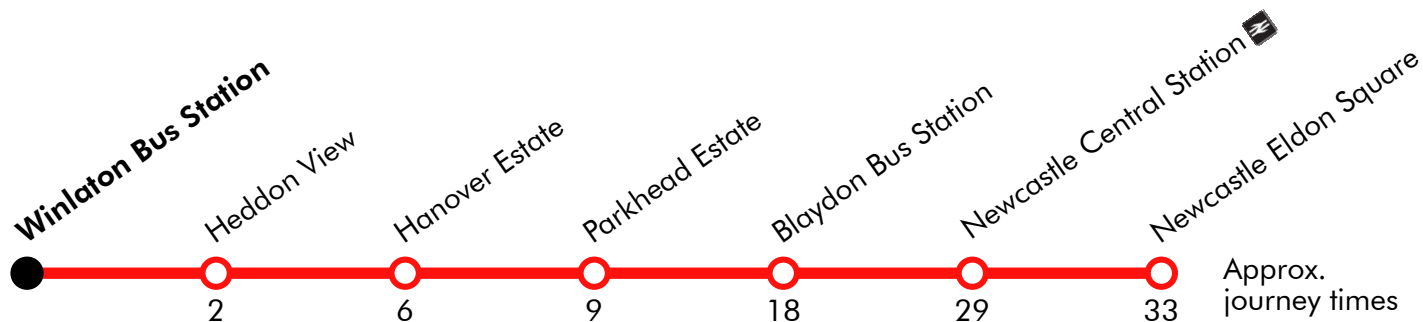

12

Winlaton - Heddon View - Blaydon - Scotswood Road - Newcastle Go North East

Effective from: 28/01/2024

Monday to Friday

Winlaton Bus Station	0517	0614	0639	0705	0732	0802	0842	0912	0942	Then at these mins. past the hour	12	42	until	1512	1542	1612	1650	1720
Heddon View	0520	0617	0642	0708	0735	0805	0845	0915	0945		15	45		1515	1545	1615	1653	1723
Hanover Estate	0525	0622	0647	0713	0740	0810	0850	0920	0950	20	50	1520	1550	1620	1658	1728		
Parkhead Estate	0528	0625	0650	0716	0743	0813	0853	0923	0953	23	53	1523	1553	1623	1701	1731		
Blaydon Bus Station <i>arr</i>	0536	0633	0658	0726	0756	0826	0902	0932	1002	32	02	1532	1602	1632	1710	1740		
Blaydon Bus Station <i>dep</i>	0537	0634	0700	0728	0758	0828	0904	0934	1004	34	04	1534	1604	1634	1712	1742		
William Armstrong Drive	0543	0642	0710	0738	0808	0838								1613	1643	1721	1749	
Newcastle Central Station	0550	0649	0719	0748	0818	0848	0918	0948	1018	48	18	1548	1620	1650	1728	1756		
Newcastle Eldon Square	0554	0653	0723	0753	0823	0853	0923	0953	1023	53	23	1553	1625	1655	1733	1801		

Monday to Friday (continued)

Winlaton Bus Station	1750	1819	1850	1927	2036	2146	2246	2337
Heddon View	1753	1822	1853	1929	2038	2148	2248	2339
Hanover Estate	1758	1827	1858	1933	2042	2152	2252	....
Parkhead Estate	1801	1830	1901	1936	2045	2155	2255	....
Blaydon Bus Station <i>arr</i>	1810	1839	1910	1944	2053	2203	2303	....
Blaydon Bus Station <i>dep</i>	1812	1841	1912	1945	2054	2204	2304	....
William Armstrong Drive	1819	1848	1919					....
Newcastle Central Station	1826	1855	1926	1955	2104	2214	2314	....
Newcastle Eldon Square	1831	1900	1931	2000	2109	2219	2319	....