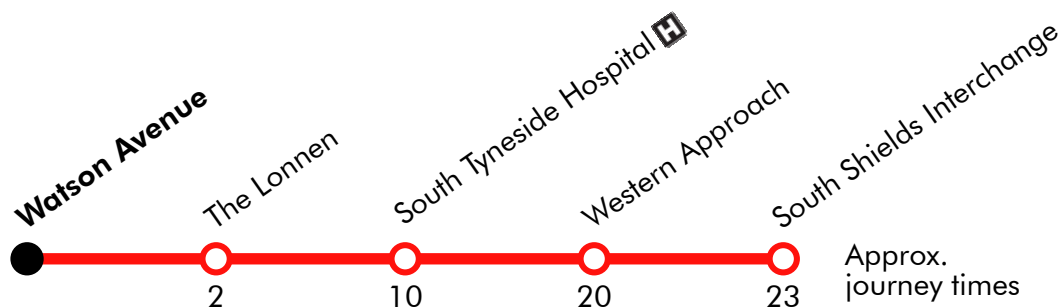

12

The Lonnen - South Tyneside Hospital - South Shields Stagecoach

Effective from: 07/03/2021

Monday to Friday

Watson Avenue	0630	0723	0751	0822	0901	0931	1002	1032	Then at these mins. past the hour	02	32	until	1402	1432	1507	1537	1612	1642
The Lonnen	0632	0725	0753	0824	0903	0933	1004	1034		04	34		1404	1434	1509	1539	1614	1644
South Tyneside Hospital	0640	0733	0801	0833	0912	0942	1013	1043		13	43		1413	1443	1518	1548	1623	1653
Western Approach	0650	0743	0811	0843	0922	0952	1023	1053		23	53		1423	1453	1528	1558	1633	1703
South Shields Interchange	0653	0746	0814	0846	0925	0955	1026	1056		26	56		1426	1456	1531	1601	1636	1706

Monday to Friday (continued)

Watson Avenue	1712	1738	1835	1931	2031	2131	2231
The Lonnen	1714	1740	1837	1933	2033	2133	2233
South Tyneside Hospital	1723	1749	1845	1941	2041	2141	2241
Western Approach	1733	1759	1854	1950	2050	2150	2250
South Shields Interchange	1736	1802	1857	1953	2053	2153	2253

Saturday

Watson Avenue	0630	0723	0822	0931	1032	1102	1132	1202	1232	1302	1332	1402	1432	1507	1537	1612	1642
The Lonnen	0632	0725	0824	0933	1034	1104	1134	1204	1234	1304	1334	1404	1434	1509	1539	1614	1644
South Tyneside Hospital	0640	0733	0833	0942	1043	1113	1143	1213	1243	1313	1343	1413	1443	1518	1548	1623	1653
Western Approach	0650	0743	0843	0952	1053	1123	1153	1223	1253	1323	1353	1423	1453	1528	1558	1633	1703
South Shields Interchange	0653	0746	0846	0955	1056	1126	1156	1226	1256	1326	1356	1426	1456	1531	1601	1636	1706