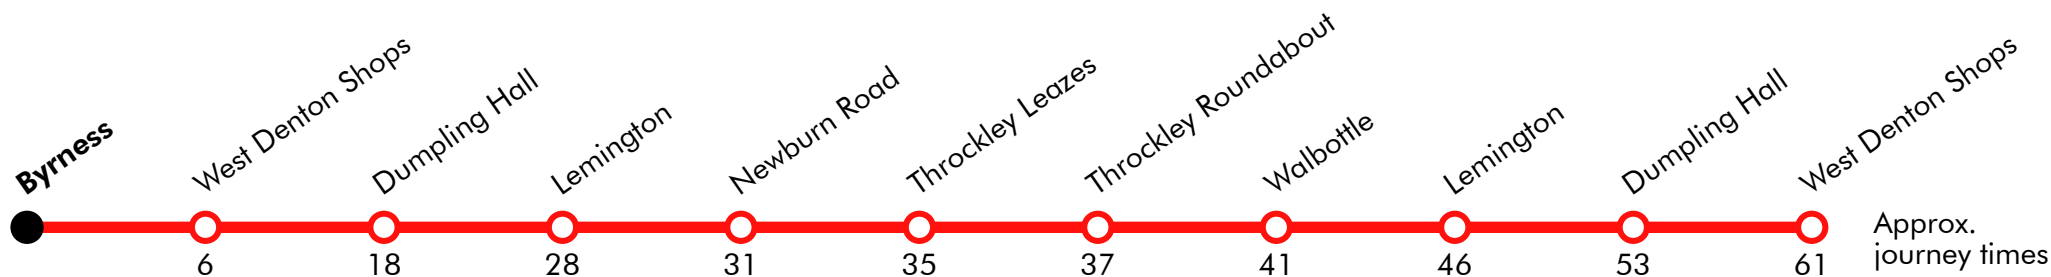

13

West Denton - Throckley - West Denton

Effective from: 18/03/2018

Gateshead Central Taxis

Monday to Friday

Byrness		59		1459	1559	1659
West Denton Shops	arr		00		1500	1600	1700
West Denton Shops	dep 0805		05		1505	1605	1705
Dumpling Hall	0817	Then at these mins. past the hour	17	until	1517	1617	1717
Lemington	0827		27		1527	1627	1727
Newburn Road	0830		30		1530	1630	1730
Throckley Leazes	0834		34		1534	1634	1734
Throckley Roundabout	0836		36		1536	1636	1736
Walbottle	0840		40		1540	1640	1740
Lemington	0845		45		1545	1645	1745
Dumpling Hall	0852		52		1552	1652	1752
West Denton Shops	0900		00		1600	1700	1800

13

West Denton - Throckley - West Denton

Effective from: 18/03/2018

Gateshead Central Taxis

Saturday

Byrness		59		1459	1559	1659
West Denton Shops	arr		00		1500	1600	1700
West Denton Shops	dep 0805		05		1505	1605	1705
Dumpling Hall	0817	Then at these mins. past the hour	17	until	1517	1617	1717
Lemington	0827		27		1527	1627	1727
Newburn Road	0830		30		1530	1630	1730
Throckley Leazes	0834		34		1534	1634	1734
Throckley Roundabout	0836		36		1536	1636	1736
Walbottle	0840		40		1540	1640	1740
Lemington	0845		45		1545	1645	1745
Dumpling Hall	0852		52		1552	1652	1752
West Denton Shops	0900		00		1600	1700	1800

Via: Byrness, West Denton Way, Hillhead Road, Lemington Road Ends Slip Road, Roman Way, A69, Moorway Drive, Neptune Road, Kirkston Avenue, Hospital Lane, Combe Drive, Union Hall Road, Tyne View, Northumberland Road, Lemington Road, High Street, Newburn Road, Hallow Drive, Leazes Parkway, Coach Road, Hexham Road, Hawthorn Terrace, Walbottle Road, Lemington Road, Scotswood Road, Combe Drive, Union Hall Road, Kirkston Avenue, Moorway Drive, West Road, A69, A69 Lemington Slip Road, Hillhead Road, West Denton Way, Byrness, West Denton Way