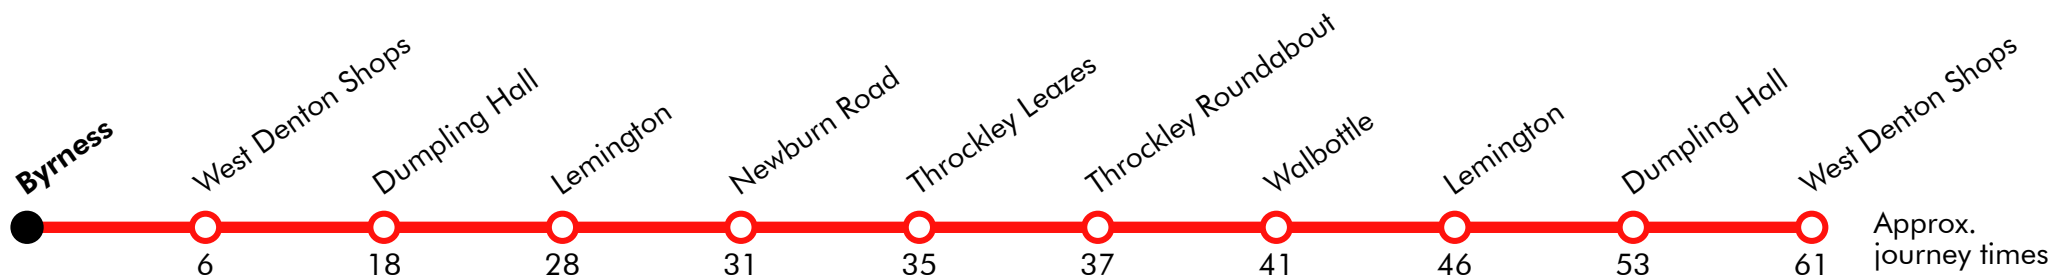

13

West Denton - Throckley - West Denton

Effective from: 18/03/2018

Gateshead Central Taxis

Monday to Friday

Byrness		59		1459	1559	1659
West Denton Shops	arr		00		1500	1600	1700
West Denton Shops	dep 0805		05		1505	1605	1705
Dumpling Hall	0817	Then at these mins. past the hour	17	until	1517	1617	1717
Lemington	0824		24		1524	1624	1724
Newburn Road	0830		30		1530	1630	1730
Throckley Leazes	0834		34		1534	1634	1734
Throckley Roundabout	0836		36		1536	1636	1736
Walbottle	0839		39		1539	1639	1739
Lemington	0845		45		1545	1645	1745
Dumpling Hall	0852		52		1552	1652	1752
West Denton Shops	0900		00		1600	1700	1800

13

West Denton - Throckley - West Denton

Effective from: 18/03/2018

Gateshead Central Taxis

Saturday

Byrness		59		1459	1559	1659
West Denton Shops	arr		00		1500	1600	1700
West Denton Shops	dep 0805		05		1505	1605	1705
Dumpling Hall	0817	Then at these mins. past the hour	17	until	1517	1617	1717
Lemington	0824		24		1524	1624	1724
Newburn Road	0830		30		1530	1630	1730
Throckley Leazes	0834		34		1534	1634	1734
Throckley Roundabout	0836		36		1536	1636	1736
Walbottle	0839		39		1539	1639	1739
Lemington	0845		45		1545	1645	1745
Dumpling Hall	0852		52		1552	1652	1752
West Denton Shops	0900		00		1600	1700	1800

Via: Byrness, West Denton Way, Hillhead Road, Lemington Road Ends Slip Road, Roman Way, A69, Moorway Drive, Neptune Road, Kirkston Avenue, Hospital Lane, Combe Drive, Union Hall Road, Tyne View, Northumberland Road, Lemington Road, High Street, Newburn Road, Hallow Drive, Leazes Parkway, Coach Road, Hexham Road, Hawthorn Terrace, Walbottle Road, Lemington Road, Scotswood Road, Combe Drive, Union Hall Road, Kirkston Avenue, Moorway Drive, West Road, A69, A69 Lemington Slip Road, Hillhead Road, West Denton Way, Byrness, West Denton Way