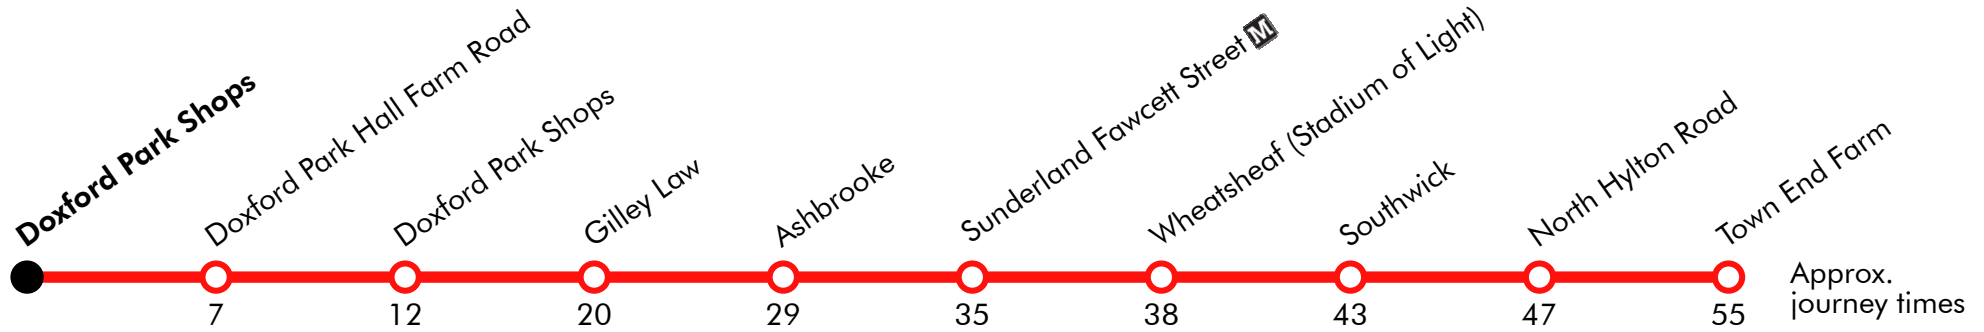

13

Doxford Park - Gilley Law - Sunderland - Southwick - Town End Farm

Stagecoach

Effective from: 28/01/2024

Monday to Friday

Doxford Park Shops	....	....	....	0636	0651	0706	0721	0736	0751	0806	0826	0841	0856	0911	0926	0941
Doxford Park Hall Farm Road	arr	....	....	0638	0653	0708	0723	0739	0754	0809	0829	0844	0859	0914	0929	0944
Doxford Park Hall Farm Road	dep	....	....	0640	0655	0708	0723	0739	0758	0813	0833	0848	0903	0918	0933	0948
Doxford Park Shops	....	....	....	0645	0700	0713	0728	0744	0803	0818	0838	0853	0908	0923	0938	0953
Doxford International Admiral Way	....	....	....	|	|	|	|	|	|	|	|	|	|	|	|	|
Gilley Law	....	....	....	0652	0707	0722	0737	0753	0812	0827	0847	0902	0917	0932	0947	1002
Ashbrooke	....	....	....	0701	0716	0732	0747	0803	0822	0837	0857	0912	0927	0942	0957	1012
Sunderland Fawcett Street	0610	0630	0650	0705	0720	0738	0753	0809	0828	0843	0903	0918	0933	0948	1003	1018
Wheatsheaf (Stadium of Light)	0613	0633	0653	0709	0724	0742	0757	0813	0832	0847	0907	0922	0937	0952	1007	1022
Southwick	0618	0638	0658	0714	0729	0747	0802	0818	0837	0852	0912	0927	0942	0957	1012	1027
North Hylton Road	0622	0642	0702	0718	0733	0751	0806	0822	0841	0856	0916	0931	0946	1001	1016	1031
Town End Farm	0628	0648	0708	0727	0742	0800	0815	0831	0850	0905	0925	0940	0955	1010	1025	1040