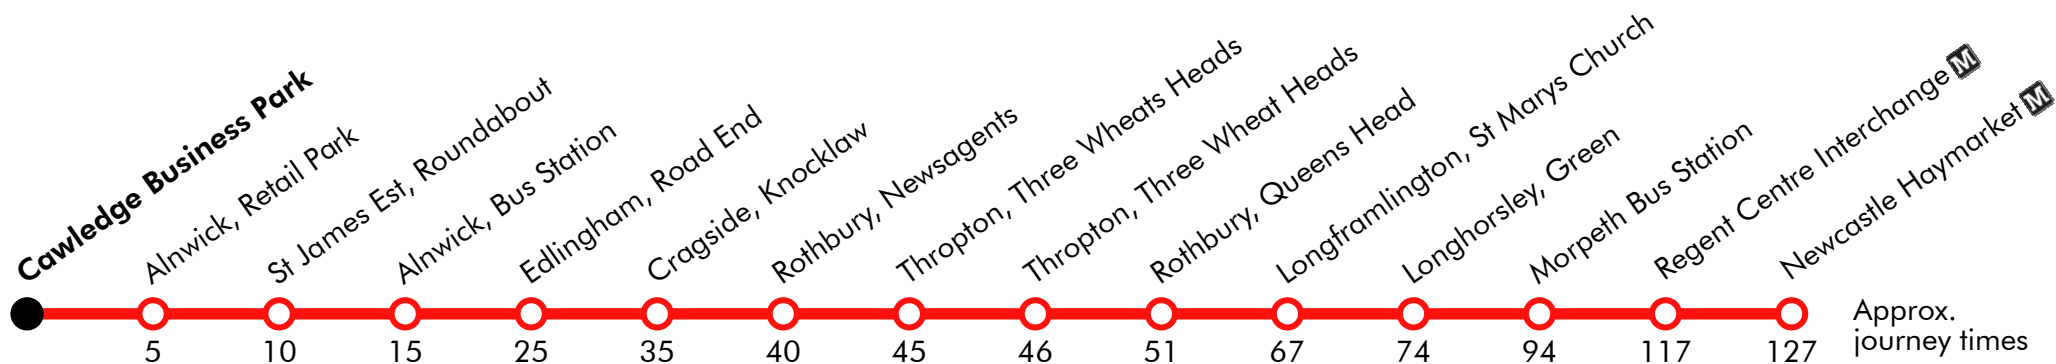

15

Alnwick Willowburn Retail Park - Newcastle Haymarket Phoenix Coaches

Effective from: 26/08/2019

Monday to Friday

Cawledge Business Park	....	1345
Alnwick, Willowburn Retail Park	1030	1350
St James Est, Roundabout	1035	1355
Alnwick, Bus Station	1040	1400
Edlingham, Road End	1050	1410
Cragside, Knocklaw	1100	1420
Rothbury, Newsagents	1105	1425
Thropton, Three Wheat Heads	1110	1430
Thropton, Three Wheat Heads	....	1431
Rothbury, Queens Head	....	1436
Longframlington, St Marys Church	....	1452
Longhorsley, Green	....	1459
Morpeth Bus Station	arr	....
Morpeth Bus Station	dep	....
Regent Centre Interchange	....	1542
Newcastle Haymarket	....	1552