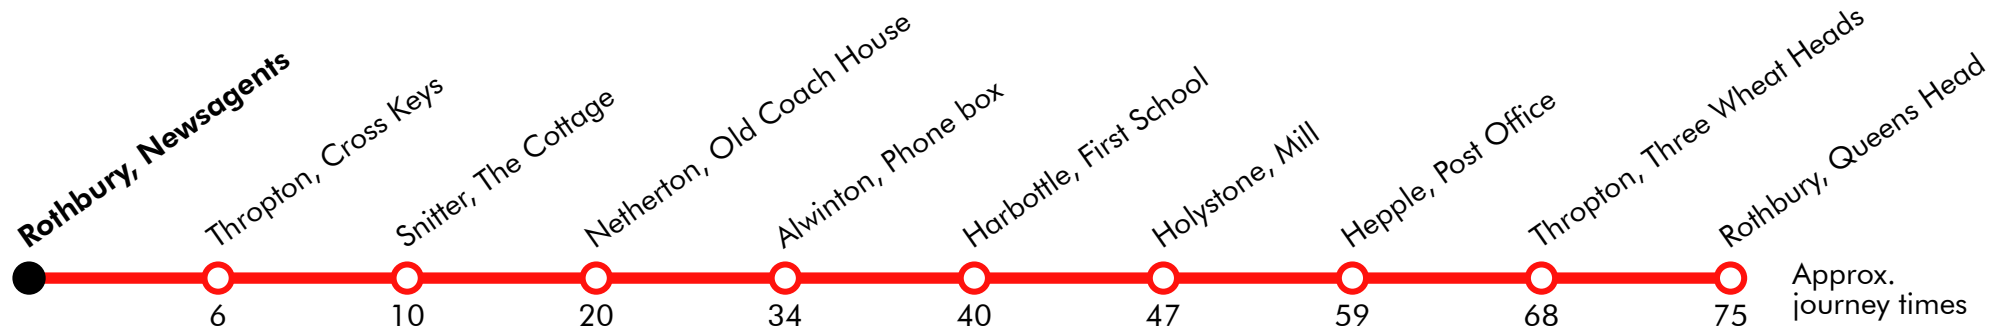

Via: Town Foot, High Street, B6341, Unclassified Road, B6341, High Street, Townfoot

16B

Rothbury - Alwinton - Holystone - Rothbury

Upper Coquetdale Community Transport: 01669 630330

Effective from: 03/09/2019

a Only runs on Thursdays

Via: Town Foot, High Street, B6341, Unclassified Road, B6341, High Street, Townfoot