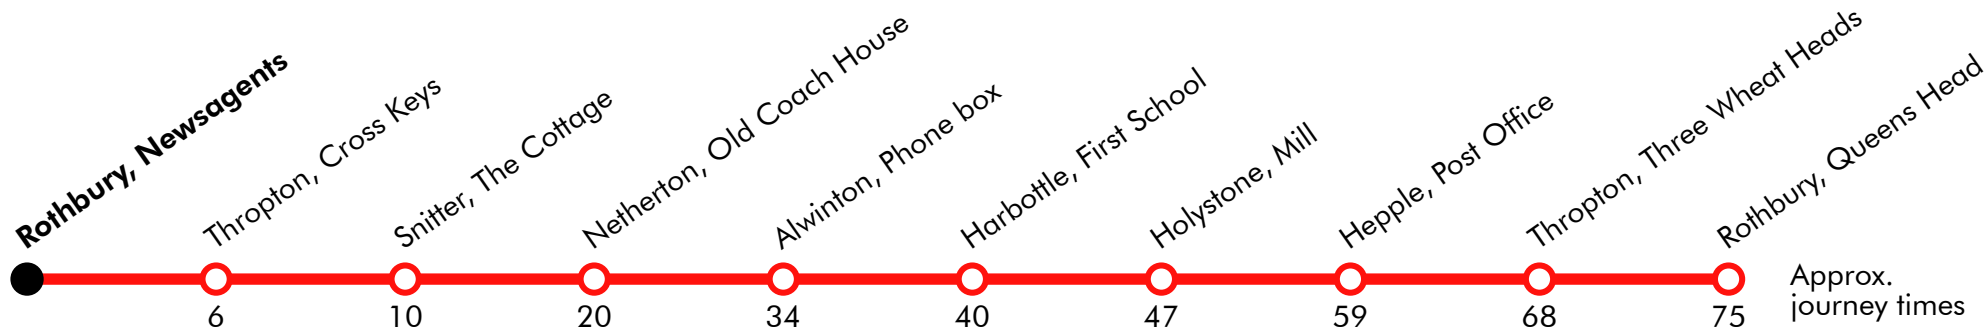

16A

Rothbury - Alwinton - Holystone - Rothbury

Upper Coquetdale Community Transport: 01669 630330

Effective from: 03/09/2019

Monday to Friday

Notes:

a a

a Only runs on Tuesdays

Via: Town Foot, High Street, B6341, Unclassified Road, B6341, High Street, Townfoot

16B

Rothbury - Alwinton - Holystone - Rothbury

Upper Coquetdale Community Transport: 01669 630330

Effective from: 03/09/2019

a Only runs on Thursdays

Via: Town Foot, High Street, B6341, Unclassified Road, B6341, High Street, Townfoot