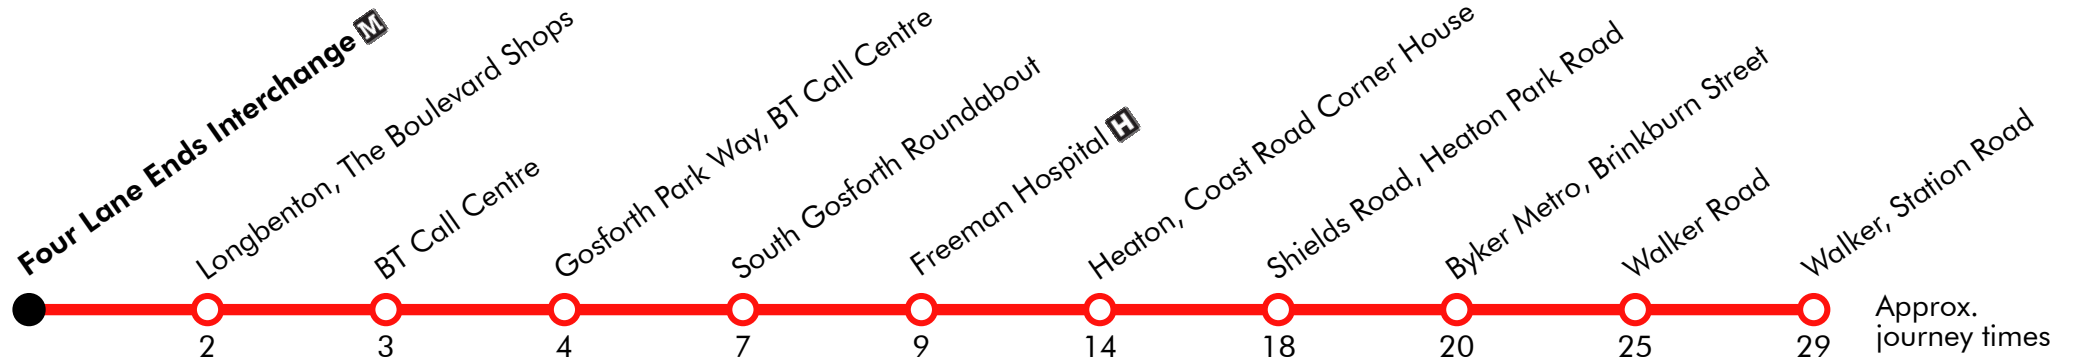

18

Four Lane Ends - Freeman Hospital - Byker - Walker Gateshead Central Taxis

Effective from: 01/09/2019

Monday to Friday

Four Lane Ends Interchange	2133	2203	2303
Longbenton, The Boulevard Shops	2135	2205	2305
BT Call Centre	2136	2206	2306
Gosforth Park Way, BT Call Centre	2137	2207	2307
South Gosforth Roundabout	2140	2210	2310
Freeman Hospital	2142	2212	2312
Heaton, Coast Road Corner House	2147	2217	2317
Shields Road, Heaton Park Road	2151	2221	2321
Byker Metro, Brinkburn Street	2153	2223	2323
Walker Road	2158	2228	2328
Walker, Station Road	2202	2232	2332