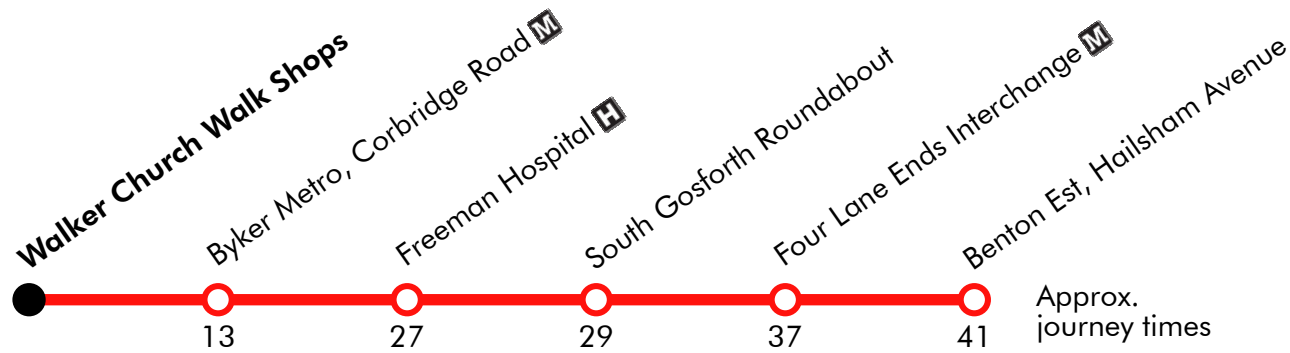

18

Walker - Byker - BT Call Centre - Four Lane Ends - Benton Estate/Quorum Park Stagecoach

Effective from: 06/06/2021

Monday to Friday

Walker Church Walk Shops	0618	0702	0722	0742	0822	0902	0943	1013	1043	1113	1143	1213	1243	1313	1348	1428	1458
Byker Metro, Corbridge Road	0630	0715	0735	0755	0835	0915	0956	1026	1056	1126	1156	1226	1256	1326	1401	1441	1511
Freeman Hospital	0642	0729	0749	0809	0849	0929	1010	1040	1110	1140	1210	1240	1310	1340	1420	1500	1530
South Gosforth Roundabout	0644	0731	0751	0811	0851	0931	1012	1042	1112	1142	1212	1242	1312	1342	1422	1502	1532
Four Lane Ends Interchange	0651	0739	....	0831	0911	0941	1020	1050	1120	1150	1220	1250	1320	1350	1430	1510	1545
Benton Est, Hailsham Avenue			....				1024	1054	1124	1154	1224	1254	1324	1354	1434	1514	1549
Quorum Park	0655	0745	....	0837	0915	0945	....	....	....	....	....	....	....	....	....	....	....

Monday to Friday (continued)

Walker Church Walk Shops	1538	1618	1658	1738
Byker Metro, Corbridge Road	1551	1631	1711	1751
Freeman Hospital	1610	1650	1730	1810
South Gosforth Roundabout	1612	1652	1732	1812
Four Lane Ends Interchange	1625	1705	1745	1825
Benton Est, Hailsham Avenue				....
Quorum Park	1629	1709	1749	....