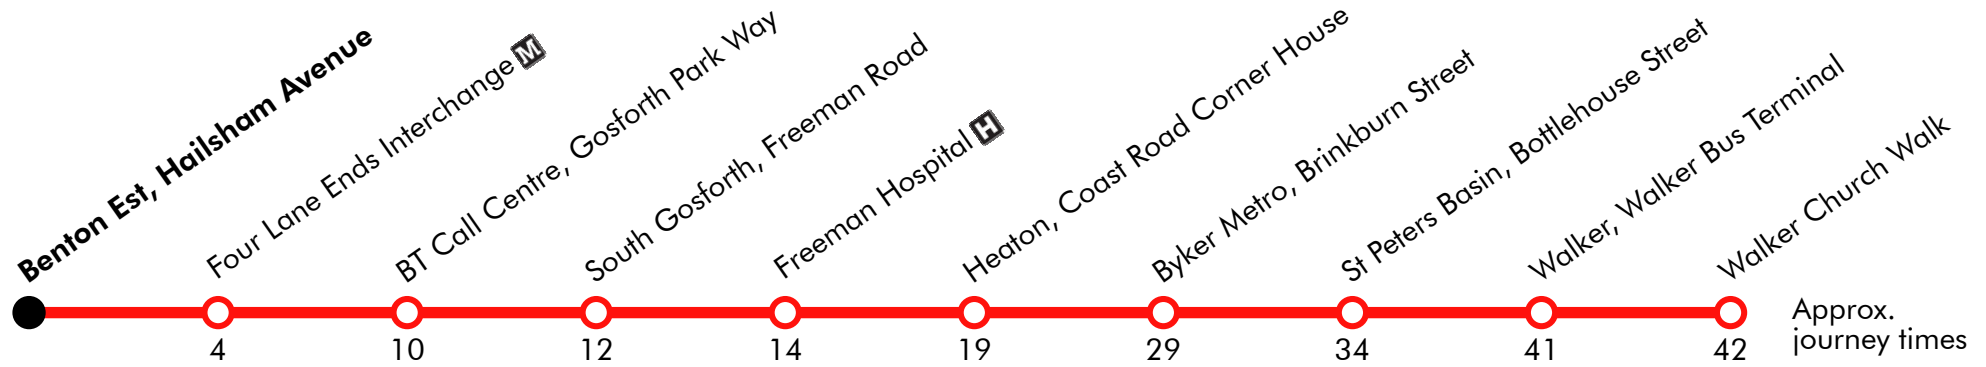

18

Quorum Park/Benton Estate - Four Lane Ends - BT Call Centre - Byker - Walker Stagecoach

Effective from: 06/06/2021

Monday to Friday

Quorum Park	....	0658	....	0750	0840	....	....	....	....	....	....	....	....	....	....	....
Benton Est, Hailsham Avenue	....	|	....	|	|	0928	0958	1028	1058	1128	1158	1228	1258	1328	1403	1438
Four Lane Ends Interchange	0625	0702	0717	0757	0847	0932	1002	1032	1102	1132	1202	1232	1302	1332	1407	1442
BT Call Centre, Gosforth Park Way	0630	0708	0723	0802	0853	0938	1008	1038	1108	1138	1208	1238	1308	1338	1413	1448
South Gosforth, Freeman Road	0632	0710	0725	0805	0855	0940	1010	1040	1110	1140	1210	1240	1310	1340	1415	1450
Freeman Hospital	0634	0712	0737	0817	0902	0942	1012	1042	1112	1142	1212	1242	1312	1342	1422	1457
Heaton, Coast Road Corner House	0639	0717	0742	0822	0907	0947	1017	1047	1117	1147	1217	1247	1317	1347	1427	1502
Byker Metro, Brinkburn Street	0648	0727	0757	0837	0922	0957	1027	1057	1127	1157	1227	1257	1327	1357	1437	1517
St Peters Basin, Bottlehouse Street	0652	0732	0802	0842	0927	1002	1032	1102	1132	1202	1232	1302	1332	1402	1442	1522
Walker, Walker Bus Terminal	0658	0738	0809	0849	0934	1009	1039	1109	1139	1209	1239	1309	1339	1409	1449	1529
Walker Church Walk	0659	0739	0810	0850	0935	1010	1040	1110	1140	1210	1240	1310	1340	1410	1450	1530