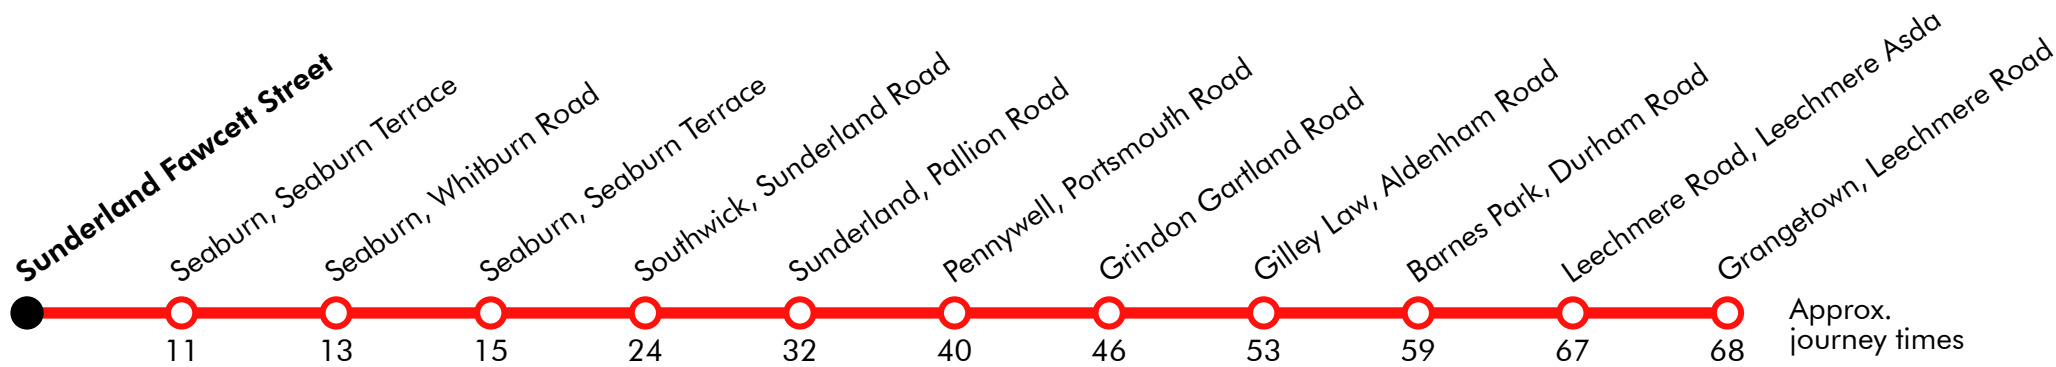

Stagecoach

Effective from: 01/09/2019

Monday to Friday

Grangetown, Leechmere Road	0818	1455
The Prospect, Springwell Road	0829	1506
Grindon, Gartland Road	0841	1514
Sunderland, Pallion Road	0854	1527
Southwick, Sunderland Road	0905	1535
Seaburn, Seaburn Terrace	0915	1545
Seaburn, Whitburn Road	0925	1547
Seaburn, Seaburn Terrace	0927	1549
Sunderland Fawcett Street	0940	1602

Via: Leechmere Road, Helvellyn Road, Queen Alexandra Road, Durham Road, Springwell Road, Sunningdale Road, Silloth Road, Telford Road, Thorndale Road, Tilbury Road, Tay Road, Gleneagles Road, Gartland Road, Greenwood Road, Gleneagles Road, Grindon Lane, Pennywell Road, Portsmouth Road, Hylton Road, Pallion Road, St Lukes Terrace, Meldon Road, Merle Terrace, Pallion New Road, Camden Street, Sunderland Road, Thompson Road, Charlton Road, Station Road, Fulwell Road, Sea Road, Seaburn Terrace, Whitburn Road, Seaburn Terrace, Sea Lane, Park Avenue, Roker Park Road, Roker Baths Road, Gladstone Street, Fulwell Road, Lower Dundas Street, Dundas Street, John Street, Fawcett Street

18A

Sunderland - Seaburn - Southwick - Barnes Park - Grangetown Stagecoach

Effective from: 01/09/2019

Monday to Friday

Sunderland Fawcett Street	0710	1338
Seaburn, Seaburn Terrace		1349
Seaburn, Whitburn Road		1351
Seaburn, Seaburn Terrace	0721	1353
Southwick, Sunderland Road	0731	1402
Sunderland, Pallion Road	0739	1410
Pennywell, Portsmouth Road	0746	1418
Grindon Gartland Road	0752	1424
Gilley Law, Aldenham Road		1431
Barnes Park, Durham Road	0803	1437
Leechmere Road, Leechmere Asda	0811	1445
Grangetown, Leechmere Road	0812	1446