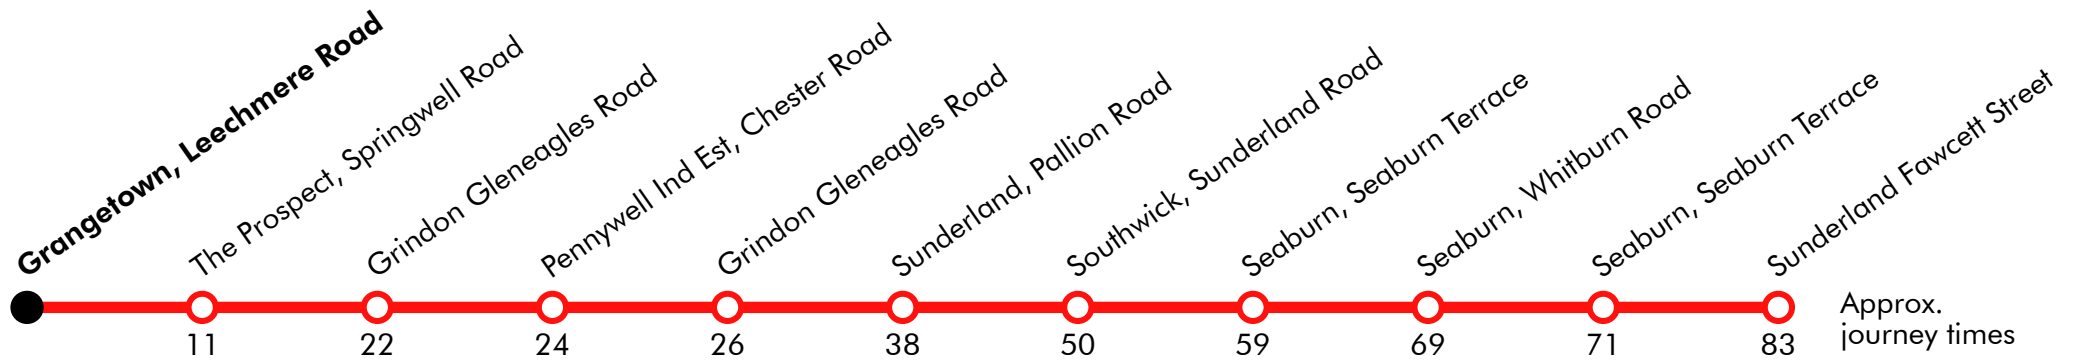

Via: Fawcett Street, Wheatsheaf Roker Avenue, Fulwell Road, Roker Baths Road, Roker Park Road, Park Avenue, Seaburn Terrace, Whitburn Road, Seaburn Terrace, Sea Lane, Sea Road, Station Road, Fulwell Grange, Thompson Road, Sunderland Road, Camden Street, Pallion New Road, Merle Terrace, St Lukes Terrace, Pallion Road, Hylton Road, Portsmouth Road, Pennywell Road, Grindon Lane, Gleneagles Road, Gartland Road, Sevenoaks Drive, Chester Road, Greenwood Road, Gartland Road, Gleneagles Road, Tay Road, Thorney Close Road, Durham Road, North Moor Lane, Aldenham Road

# Grangetown - Southwick - Seaburn - Sunderland

Stagecoach

Effective from: 11/04/2021

# Sunderland - Seaburn - Southwick - Grangetown

Stagecoach

Effective from: 11/04/2021

## Monday to Friday

Sunderland Fawcett Street	0710	1338
Seaburn, Seaburn Terrace		1349
Seaburn, Whitburn Road		1351
Seaburn, Seaburn Terrace	0721	1353
Southwick, Sunderland Road	0730	1402
Sunderland, Pallion Road	0738	1410
Pennywell, Portsmouth Road	0744	1416
Grindon Gleneagles Road	0749	1421
Pennywell Ind Est, Chester Road	0751	1423
Grindon Gleneagles Road	0753	1425
Gilley Law, Aldenham Road		1432
Leechmere Road, Leechmere Asda	0813	1446
Grangetown, Leechmere Road	0814	1447