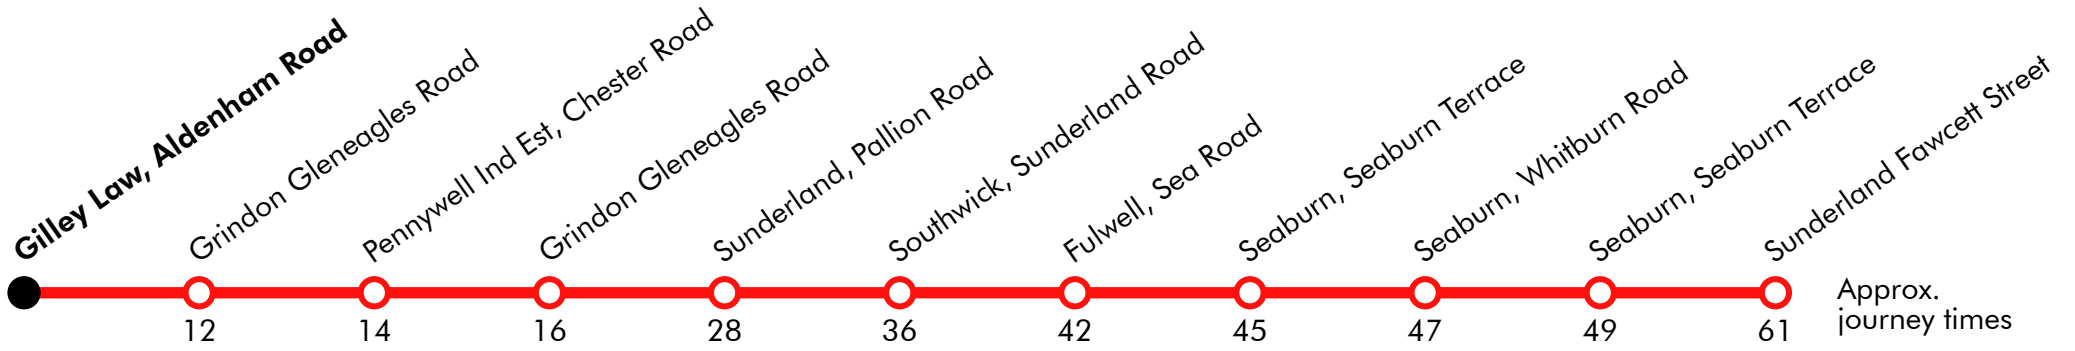

18

Gilley Law - Sunderland

Effective from: 11/04/2021

Stagecoach

Monday to Friday

Notes:

	nSch								
Gilley Law, Aldenham Road	0709	0933	1033	1133	1233	1333	1545	1712	1825
The Prospect, Springwell Road	|	|	|	|	|	|	1550	1717	1829
Grindon Gleneagles Road	0720	0945	1045	1145	1245	1345	....	....	....
Pennywell Ind Est, Chester Road	0722	0947	1047	1147	1247	1347	....	....	....
Grindon Gleneagles Road	0724	0949	1049	1149	1249	1349	....	....	....
Sunderland, Pallion Road	0735	1001	1101	1201	1301	1401	....	....	....
Southwick, Sunderland Road	0743	1009	1109	1209	1309	1409	....	....	....
Fulwell, Sea Road	0749	1015	1115	1215	1315	1415	....	....	....
Seaburn, Seaburn Terrace	|	1018	1118	1218	1318	1418	....	....	....
Seaburn, Whitburn Road	|	1020	1120	1220	1320	1420	....	....	....
Seaburn, Seaburn Terrace	0752	1022	1122	1222	1322	1422	....	....	....
Sunderland Fawcett Street	0804	1034	1134	1234	1334	1434	....	....	....

nSch Does not operate on School days