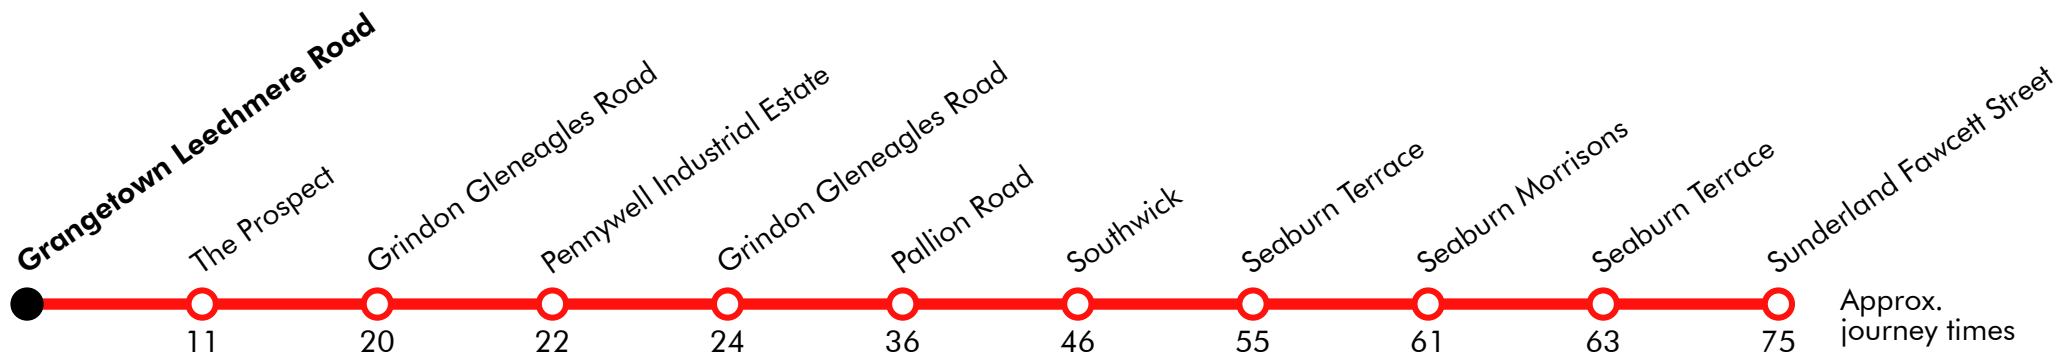

18A

Grangetown - Southwick - Seaburn - Sunderland

Stagecoach

Effective from: 03/09/2023

Monday to Friday

Grangetown Leechmere Road	0817	1500
The Prospect	0828	1511
Grindon Gleneagles Road	0839	1518
Pennywell Industrial Estate	0841	1520
Grindon Gleneagles Road	0843	1522
Pallion Road	0855	1534
Southwick	0907	1542
Seaburn Terrace	0916	1551
Seaburn Morrisons	0926	1553
Seaburn Terrace	0928	1555
Sunderland Fawcett Street	0940	1607

Via: Leechmere Road, Helvellyn Road, Queen Alexandra Road, Durham Road, Springwell Road, Sunningdale Road, Silloth Road, Telford Road, Thorndale Road, Tilbury Road, Tay Road, Gleneagles Road, Gartland Road, Sevenoaks Drive, Chester Road, Greenwood Road, Gartland Road, Gleneagles Road, Grindon Lane, Pennywell Road, Portsmouth Road, Hylton Road, Pallion Road, St Lukes Terrace, Meldon Road, Merle Terrace, Pallion New Road, Camden Street, Sunderland Road, Thompson Road, Charlton Road, Station Road, Fulwell Road, Sea Road, Seaburn Terrace, Whitburn Road, Seaburn Terrace, Sea Lane, Park Avenue, Roker Park Road, Roker Baths Road, Gladstone Street, Fulwell Road, Lower Dundas Street, Dundas Street, John Street, Fawcett Street

18A

Sunderland - Seaburn - Southwick - Grangetown

Stagecoach

Effective from: 03/09/2023

Monday to Friday

Sunderland Fawcett Street	0710	1338
Seaburn Terrace		1349
Seaburn Morrisons		1351
Seaburn Terrace	0721	1353
Southwick	0730	1402
Pallion Road	0738	1410
Pennywell Portsmouth Road	0744	1416
Grindon Gleneagles Road	0749	1421
Pennywell Industrial Estate	0751	1423
Grindon Gleneagles Road	0753	1425
Gilley Law		1432
Leechmere Asda	0813	1446
Grangetown Leechmere Road	0814	1447