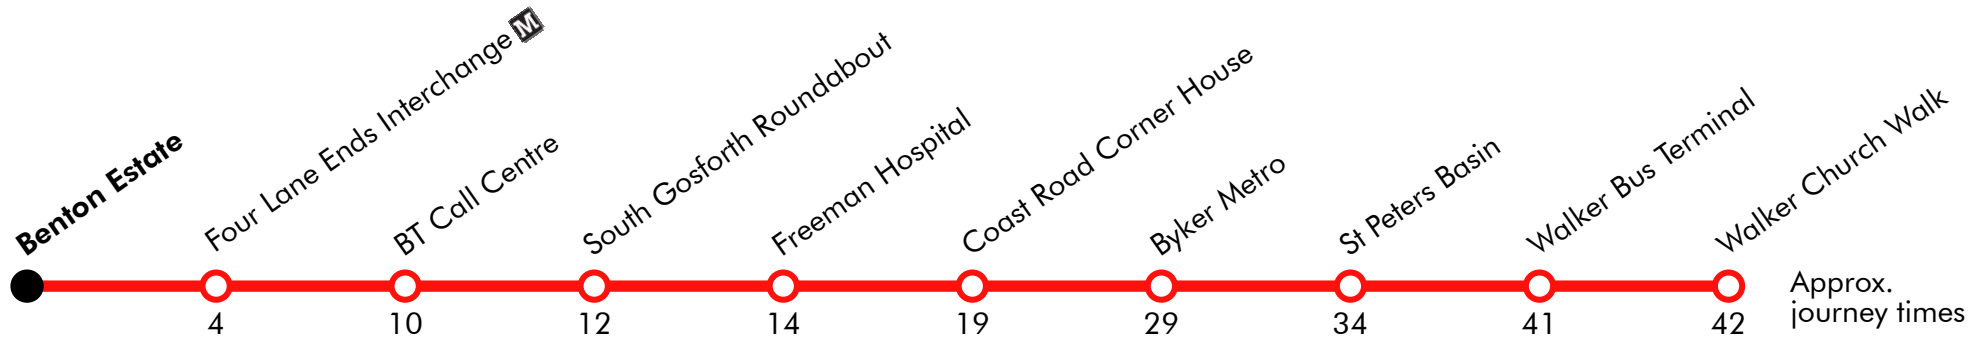

18

Quorum Park/Benton Estate - Four Lane Ends - BT Call Centre - Byker - Walker Stagecoach

Effective from: 03/09/2023

Monday to Friday

Benton Estate	....	....	....	....	....	0928	0958	1028	1058	1128	1158	1228	1258	1328	1403	1438	1522
Quorum Park Convergys	....	0654	....	0743	0835												
Four Lane Ends Interchange	0625	0702	0717	0757	0847	0932	1002	1032	1102	1132	1202	1232	1302	1332	1407	1442	1529
Longbenton Shops																	
BT Call Centre	0630	0708	0723	0802	0853	0938	1008	1038	1108	1138	1208	1238	1308	1338	1413	1448	1535
South Gosforth Roundabout	0632	0710	0725	0805	0855	0940	1010	1040	1110	1140	1210	1240	1310	1340	1415	1450	1537
Freeman Hospital	0634	0712	0737	0817	0902	0942	1012	1042	1112	1142	1212	1242	1312	1342	1422	1457	1542
Coast Road Corner House	0639	0717	0742	0822	0907	0947	1017	1047	1117	1147	1217	1247	1317	1347	1427	1502	1547
Byker Metro	0648	0727	0757	0837	0922	0957	1027	1057	1127	1157	1227	1257	1327	1357	1437	1517	1602
St Peters Basin	0652	0732	0802	0842	0927	1002	1032	1102	1132	1202	1232	1302	1332	1402	1442	1522	1607
Walker Bus Terminal	0658	0738	0809	0849	0934	1009	1039	1109	1139	1209	1239	1309	1339	1409	1449	1529	1614
Walker Church Walk	0659	0739	0810	0850	0935	1010	1040	1110	1140	1210	1240	1310	1340	1410	1450	1530	1615